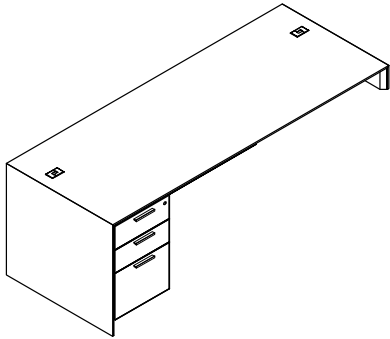

Work Station Desk 83" wide

D W H List Price Weight-lbs

ADS-3283-AL-MHR	Work Station Desk, b/b/f left	32"	83"	29"	$4815	211
ADS-3283-AR-MHL	Work Station Desk, b/b/f right	32"	83"	29"	$4815	211
ADS00F-3283-AL-MHR	Work Station Desk full modesty, b/b/f left	32"	83"	29"	$5468	253
ADS00F-3283-AR-MHL	Work Station Desk full modesty, b/b/f right	32"	83"	29"	$5468	253