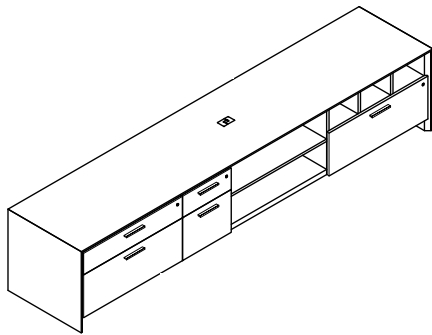

AC0-2411523-taxq-GFB Credenza, b/lat, b/f, landing zone, org over lat

24" 115" 23" $8314 497