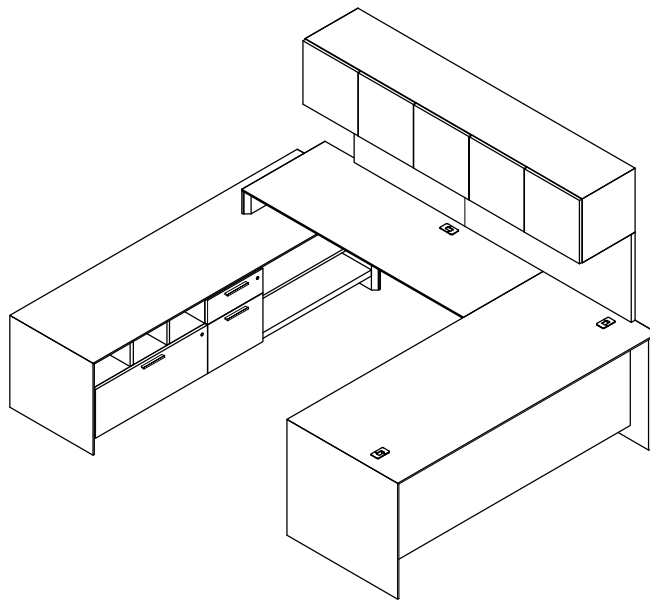

Model	Description	D	W	H	List Price	Weight-lbs
U Workstation						
AD000L-3275-AR	Desk full modesty, b/b/f right	32"	75"	29"	$5194	265
ABS-2464-L-MHL-GBB	Station Bridge, left	24"	64"	29"	$1896	58
ASWH3-168016-0-TBF	Wall Hung, hinged doors, 3-bay, LED lighting & tackboard	16"	80"	16"	$5120	172
AC0-248323-qax-GFR	Credenza, org over lat, bf, landing zone	24"	83"	23"	$6271	359

$18481

854