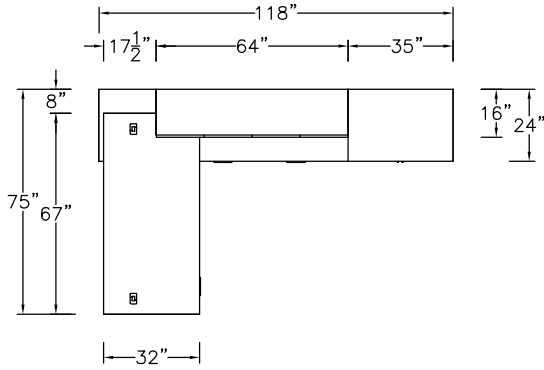

Model	Description	D	W	H	List Price	Weight-lbs
L Workstation						
ADS-3267-AL-MHR	Station Desk without modesty, b/b/f left	32"	67"	29"	$4581	193
AC0-248323-xat-GFL	Credenza, landing zone, b/f, b/lat	24"	83"	23"	$6474	389
ASWH21-166428-0-TBF	Wall Hung, hinged doors, 2-bay, 1 adj shelf each bay, LED lighting & tackboard	16"	64"	28"	$4635	202
ASH014-243579	Hinged Door Anchor, 1 bay, 4 adj shelves right	24"	35"	79"	$5079	323
					$20769	1107