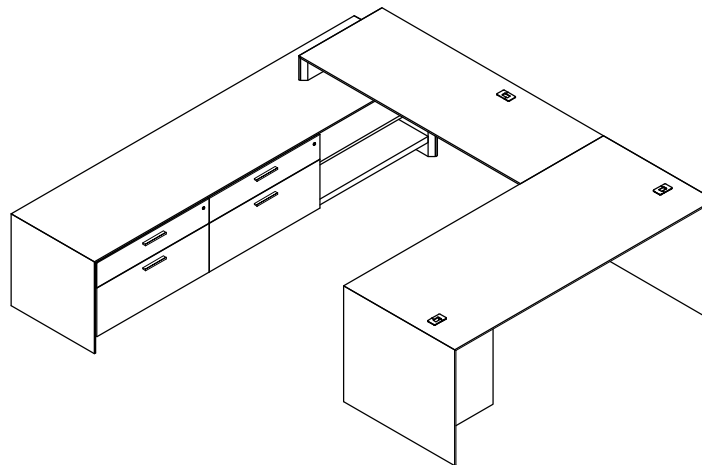

Model	Description	D	W	H	List Price	Weight-lbs
U Workstation						
AD0-3275-AR	Desk full modesty, b/b/f right	32"	75"	29"	$4568	228
ABS-2464-L-MHL-GBB	Station Bridge, left	24"	64"	29"	$1896	58
AC0-248323-ttx-GFR	Credenza, b/lat, b/lat, landing zone	24"	83"	23"	$6273	409

$13187

695