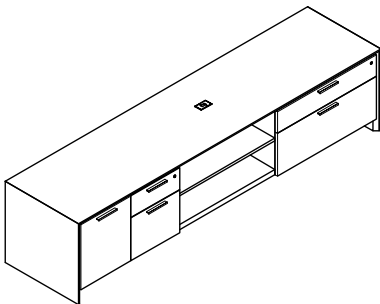

D W H List Price Weight-lbs

AC0-249923-hhxaa-GFC Credenza, 2 hinged doors, landing zone, b/f, b/f

24" 99" 23" \$7997 448

AC0-249923-txt-GFC Credenza, b/lat, landing zone, b/lat

24" 99" 23" \$7001 428

AC0-249923-haxt-GFC Credenza, hinged door, b/f, landing zone, b/lat