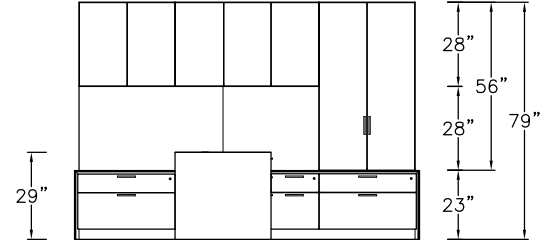

Model	Description	D	W	H	List Price	Weight-lbs
T Workstation						
ADS-3275-AL-MHR	Station Desk without modesty, b/b/f left	32"	75"	29"	$4699	202
AC0-2411523-txat-GFA	Credenza, b/lat, landing zone, b/f, b/lat	24"	115"	23"	$8513	527
ASWH31-168028-0-TBF	Wall Hung, hinged doors, 3-bay, 1 adj shelf each, LED lighting & tackboard	16"	80"	28"	$5973	255
ASHT13-163256	Hinged Door Anchor, 1-bay, 3 adj shelves	16"	32"	56"	$2895	139

$22080

1123