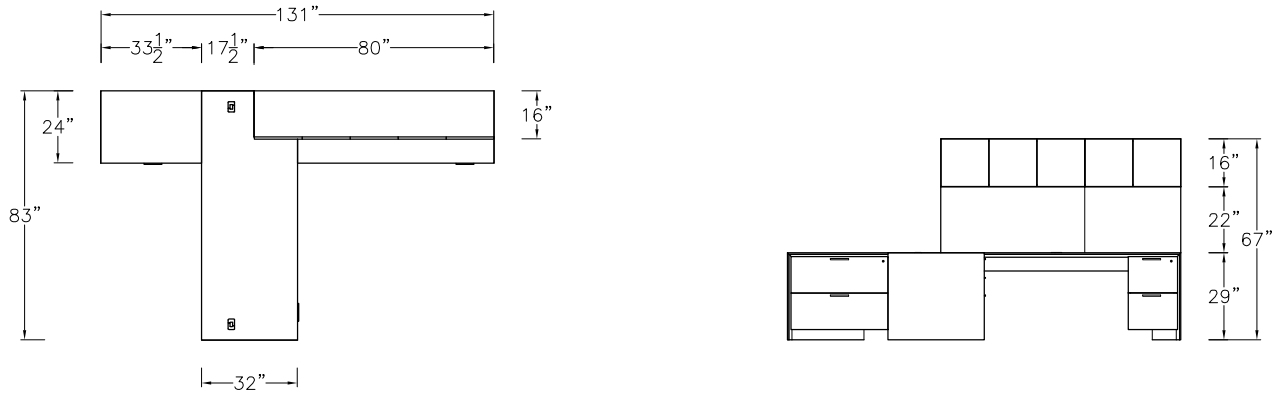

Model	Description	D	W	H	List Price	Weight-lbs
T Workstation						
AD0-3283-AL	Desk without modesty, b/b/f left	32"	83"	29"	$4686	237
AR0-2434-EL	Return, lat left	24"	33.5"	29"	$3046	153
AR0-2466-BR-GBC	Return, f/f right	24"	65.5"	29"	$3328	159
ASWH3-168016-0-TBF	Wall Hung, hinged doors, 3-bay, LED lighting & tackboard	16"	80"	16"	$5120	172

$16180

721