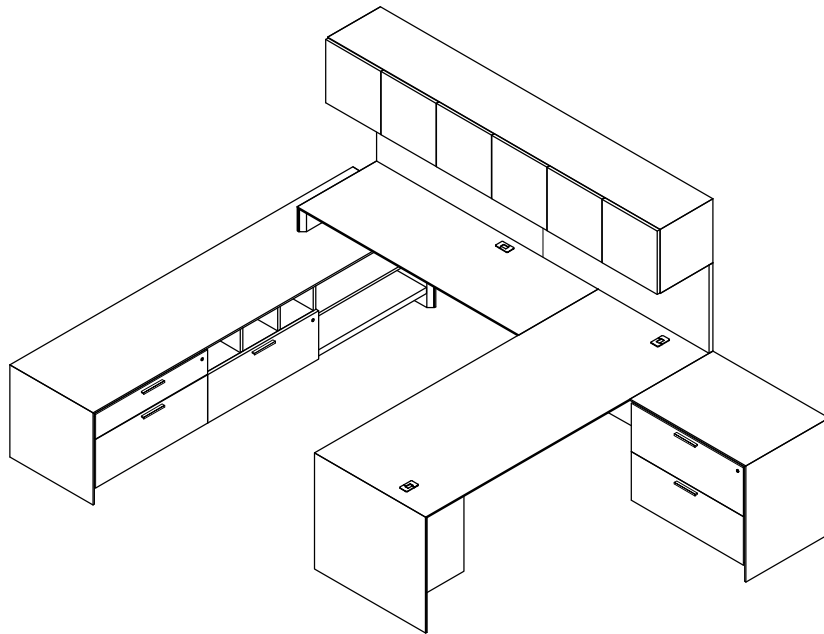

Model	Description	D	W	H	List Price	Weight-lbs
F Workstation						
AD0-3283-AR	Desk without modesty, b/b/f right	32"	83"	29"	$4686	237
AR0-2434-ER	Return, lat right	24"	33.5"	29"	$3046	153
ABS-2464-L-MHL-GBB	Station Bridge, left	24"	64"	29"	$1896	58
AC0-249923-tqx-GFR	Credenza, b/lat, org over lat, landing zone	24"	99"	23"	$6799	398
ASWH3-169616-0-TBF	Wall Hung, hinged doors, 3-bay, LED lighting & tackboard	16"	96"	16"	$5687	203

$22114

1049