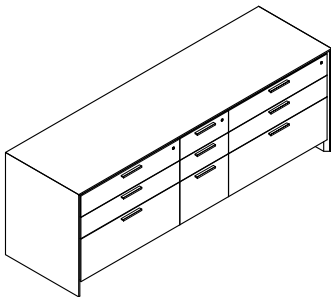

AC0-2483-TAT Credenza, b/b/lat, b/b/f, b/b/lat

24" 83" 29" $7853 439