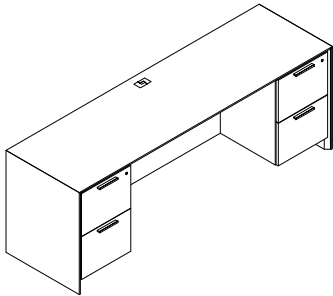

AC0-2483-B4B-GBC Credenza, f/f, removable mod, f/f

24" 83" 29" $6301 343