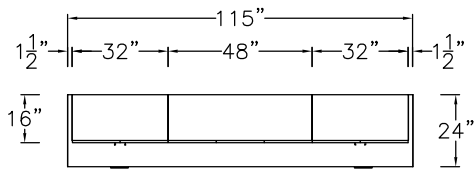

Model	Description	D	W	H	List Price	Weight-lbs
Wall Unit						
AC0-2499-E3E-GBC	Credenza, lat, removable mod, lat	24"	99"	29"	$6819	396
ASHT13-161650-L	Hinged Door Anchor, 1 bay, 3 adj shelves, left	16"	16"	50"	$2223	82
ASWH21-166428-0-TBF	Wall Hung, hinged doors, 2 bay, 1 adj shelf each	16"	64"	28"	$4635	202
ASHT13-161650-R	Hinged Door Anchor, 1 bay, 3 adj shelves, right	16"	16"	50"	$2223	82

$15900

762