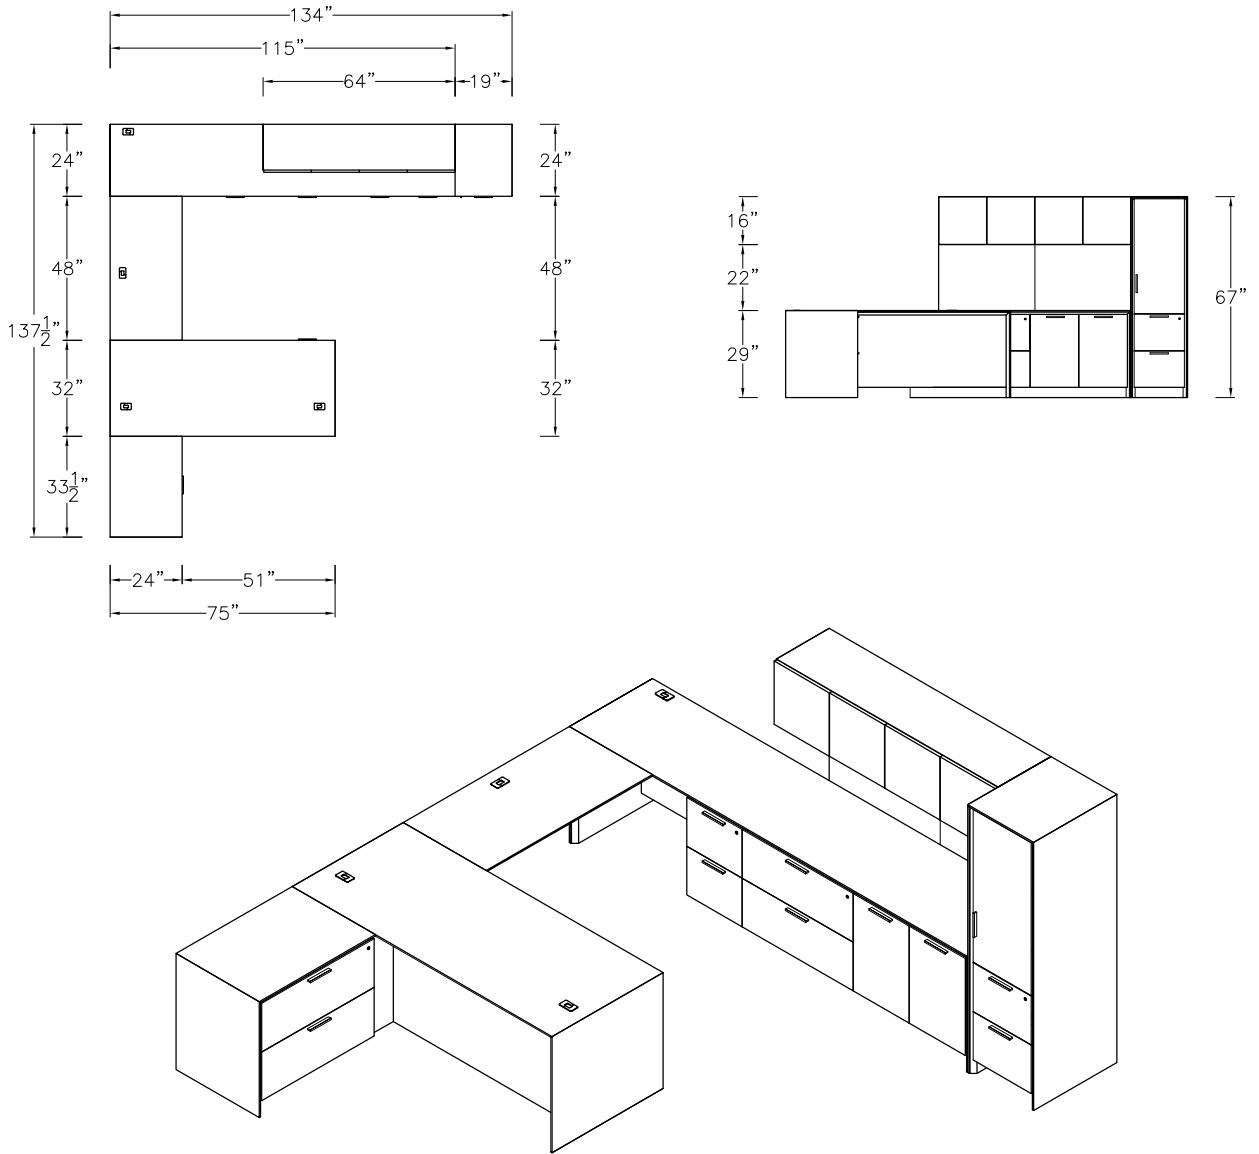

Model	Description	D	W	H	List Price	Weight-lbs
F Workstation						
AD000F-3275-AL	Desk full modesty w/filler, b/b/f left	32"	75"	29"	$5194	265
AR0-2434-EL	Return, lat left	24"	33.5"	29"	$3046	153
AB0-2448-0-GBC	Bridge	24"	48"	29"	$1125	40
AC0-24115-3BEHH-GBL	Credenza, removable mod, f/f, lat, 2 hinged doors w/1-bay 1 adj shelf	24"	115"	29"	$8384	458
ASWH2-166416-0-TBF	Wall Hung, hinged doors, 2-bay, LED lighting & tackboard	16"	64"	16"	$4007	137
ASSD122-241967-R	File Storage Anchor, 1-bay, 3 adj shelves over f/f, right	24"	19"	67"	$4682	232
					$26438	1285