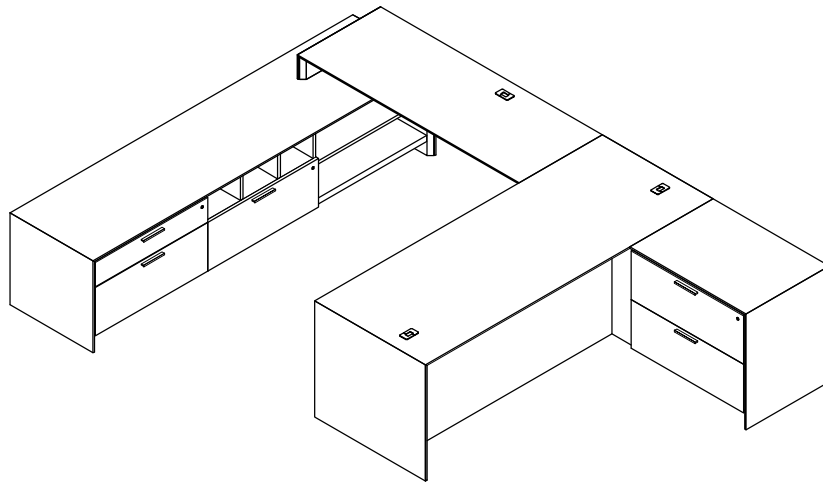

Model	Description	D	W	H	List Price	Weight-lbs
F Workstation						
AD000F-3283-AR	Desk full modesty w/filler, b/b/f right	32"	83"	29"	$5339	278
AR0-2434-ER	Return, lat right	24"	33.5"	29"	$3046	153
ABS-2464-L-MHL-GBB	Station Bridge, left	24"	64"	29"	$1896	58
AC0-249923-tqx-GFR	Credenza, b/lat, org over lat, landing zone	24"	99"	23"	$6799	398

$17080

887