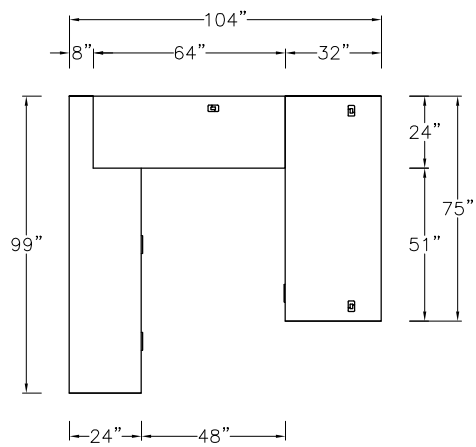

Model	Description	D	W	H	List Price	Weight-lbs
U Workstation						
AD0-3275-AR	Desk full modesty, b/b/f right	32"	75"	29"	$4568	228
ABS-2464-L-MHL-GBB	Station Bridge, left	24"	64"	29"	$1896	58
AC0-248323-ttx-GFR	Credenza, b/lat, b/lat, landing zone	24"	83"	23"	$6273	409

$13187

695