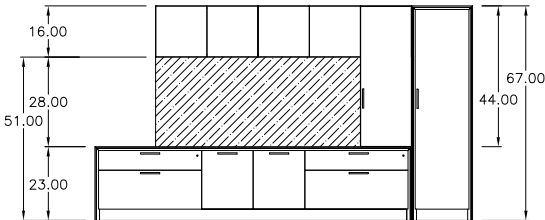

Elevation 2