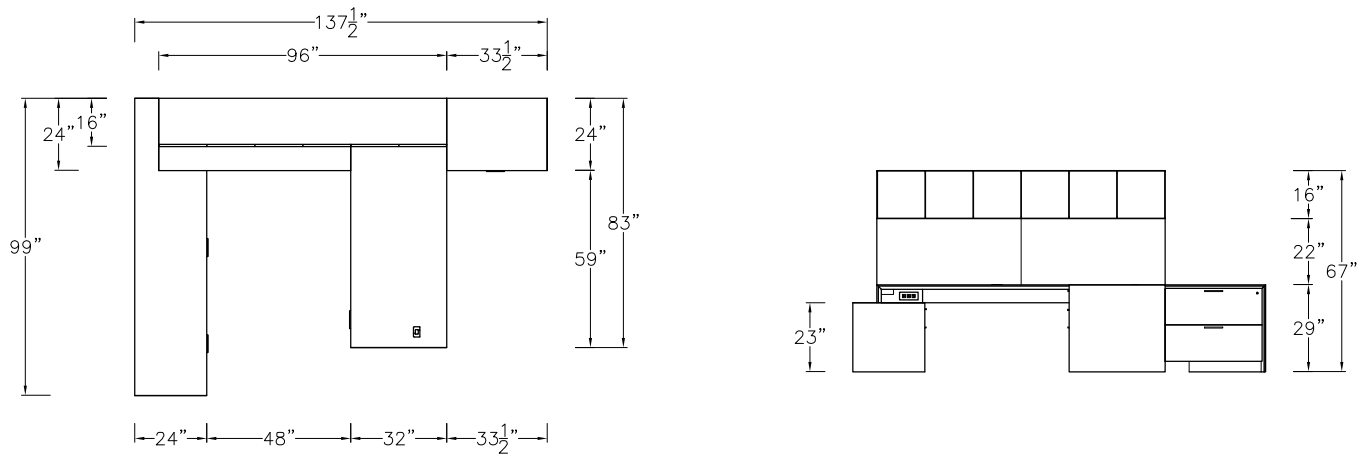

Model	Description	D	W	H	List Price	Weight-lbs
F Workstation						
AD0-3283-AR	Desk without modesty, b/b/f right	32"	83"	29"	$4686	237
AR0-2434-ER	Return, lat right	24"	33.5"	29"	$3046	153
ABS-2464-L-MHL-GBB	Station Bridge, left	24"	64"	29"	$1896	58
AC0-249923-tqx-GFR	Credenza, b/lat, org over lat, landing zone	24"	99"	23"	$6799	398
ASWH3-169616-0-TBF	Wall Hung, hinged doors, 3-bay, LED lighting & tackboard	16"	96"	16"	$5687	203

$22114

1049