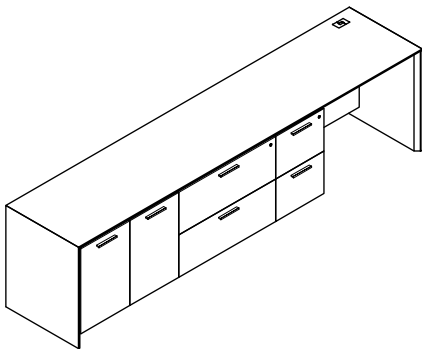

AC0-24115-HHEB3-GBR Credenza, 2 hinged doors, lat, f/f, removable mod

24" 115" 29" $8384 458