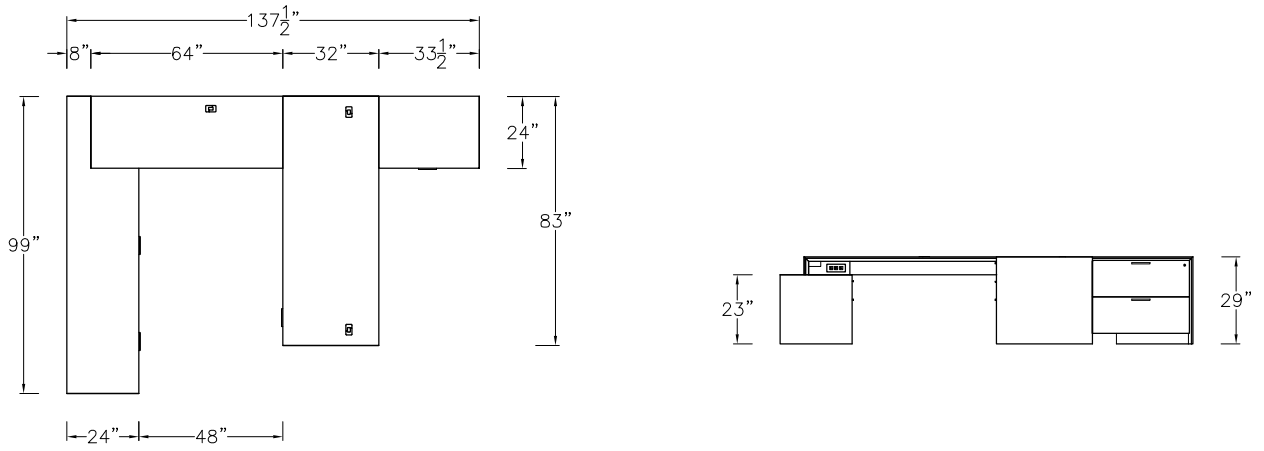

Model	Description	D	W	H	List Price	Weight-lbs
F Workstation						
AD000F-3283-AR	Desk full modesty w/filler, b/b/f right	32"	83"	29"	$5339	278
AR0-2434-ER	Return, lat right	24"	33.5"	29"	$3046	153
ABS-2464-L-MHL-GBB	Station Bridge, left	24"	64"	29"	$1896	58
AC0-249923-tqx-GFR	Credenza, b/lat, org over lat, landing zone	24"	99"	23"	$6799	398

$17080

887