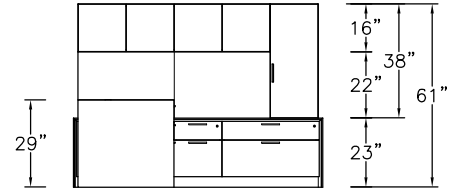

Model	Description	D	W	H	List Price	Weight-lbs
L Workstation						
ADS-3267-AL-MHR	Station Desk without modesty, b/b/f left	32"	67"	29"	$4581	193
AC0-248323-xat-GFL	Credenza, landing zone, b/f, b/lat	24"	83"	23"	$6474	389
ASWH2-166416-0-TBF	Wall Hung, hinged doors, 2-bay, LED lighting & tackboard	16"	64"	16"	$4007	137
ASHT12-161638-R	Hinged Door Tower, 1 bay, 2 adj shelves right	16"	16"	38"	$1721	65
					$16783	784