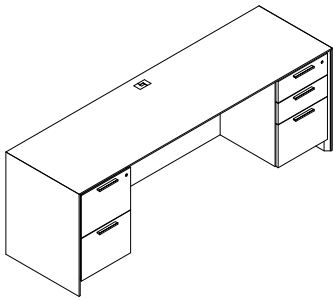

Free Standing Knee Space Credenzas 83" wide 29" high

D W H List Price Weight-lbs

AC0-2483-B4A-GBC Credenza, f/f, removable mod, b/b/f

24" 83" 29" $6301 343