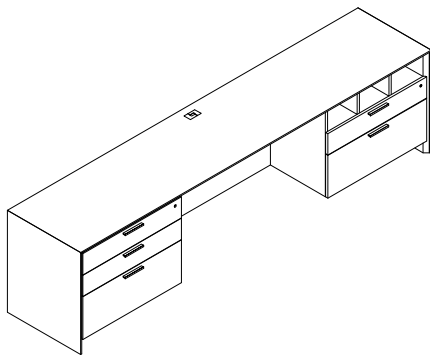

AC0-24115-T4Q-GBC Credenza, b/b/lat, removable mod, org over b/lat

24" 115" 29" $7223 396