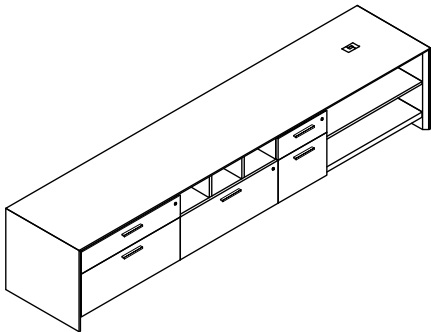

AC0-2411523-tqax-GFR Credenza, b/lat, org over lat, b/f, landing zone

24" 115" 23" $8314 497