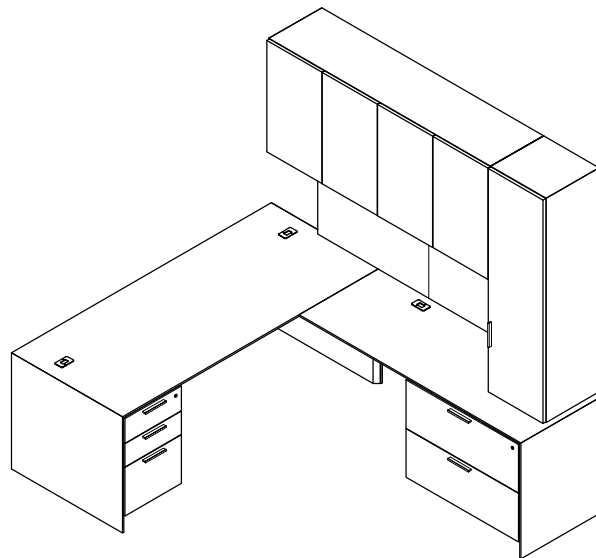

Model	Description	D	W	H	List Price	Weight-lbs
L Workstation						
ADS-3275-AL	Station Desk without modesty, b/b/f left	32"	75"	29"	$4349	202
AR0-2466-ER-GBA	Return, lat right	24"	65.5"	29"	$3505	179
ASWH21-166428-0-TBF	Wall Hung, hinged doors, 2-bay, 1 adj shelf each, LED lighting & tackboard	16"	64"	28"	$4635	202
ASHT13-161656-R	Hinged Door Anchor, 1 bay, 3 adj shelves right	16"	16"	56"	$2332	88

$14821

671