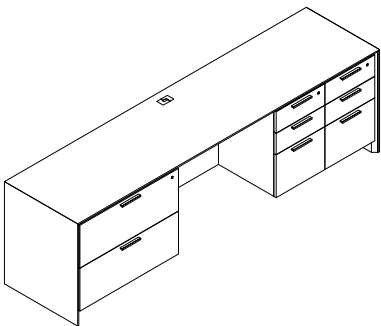

24" 99" 29" \$6516 316

AC0-2499-E3AA-GBC Credenza, lat, removable mod, b/b/f, b/b/f

24" 99" 29" \$8119 456

Free Standing Knee Space Credenzas 99" wide 29" high

D W H List Price Weight-lbs

AC0-2499-E3AB-GBC Credenza, lat, removable mod, b/b/f, f/f