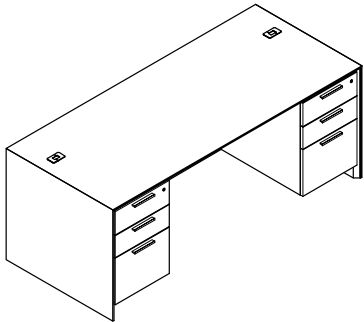

Double Hinged Door Pedestal

32"

\$1500

60

Aero Free Standing Desks

Free Standing Desks with Pedestals

D W H List Price Weight-lbs

AD0-3267-AA	Desk without modesty, b/b/f, b/b/f	32"	67"	29"	\$5927	299
AD0-3275-AA	Desk without modesty, b/b/f, b/b/f	32"	75"	29"	\$6042	308
AD0-3283-AA	Desk without modesty, b/b/f, b/b/f	32"	83"	29"	\$6161	317
AD000L-3267-AA	Desk full modesty, b/b/f, b/b/f	32"	67"	29"	\$6527	332
AD000L-3275-AA	Desk full modesty, b/b/f, b/b/f	32"	75"	29"	\$6668	345
AD000L-3283-AA	Desk full modesty, b/b/f, b/b/f	32"	83"	29"	\$6814	358