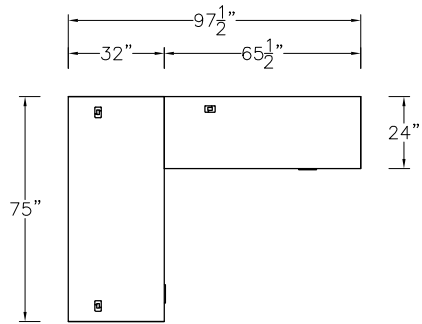

Model	Description	D	W	H	List Price	Weight-lbs
L Workstation						
AD0-3275-AL	Desk without modesty, b/b/f left	32"	75"	29"	$4568	228
AR0-2466-ER-GBA	Return, lat right	24"	65.5"	29"	$3505	179