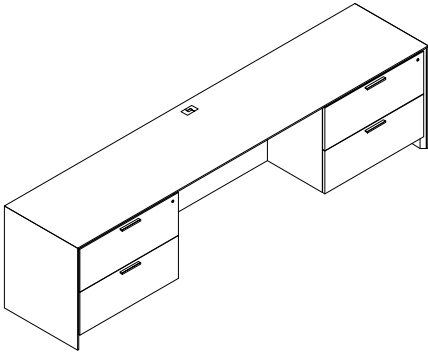

Free Standing Knee Space Credenzas 115" wide 29" high

D W H List Price Weight-lbs

AC0-24115-E4E-GBC Credenza, lat, removable mod, lat

24" 115" 29" $7174 426