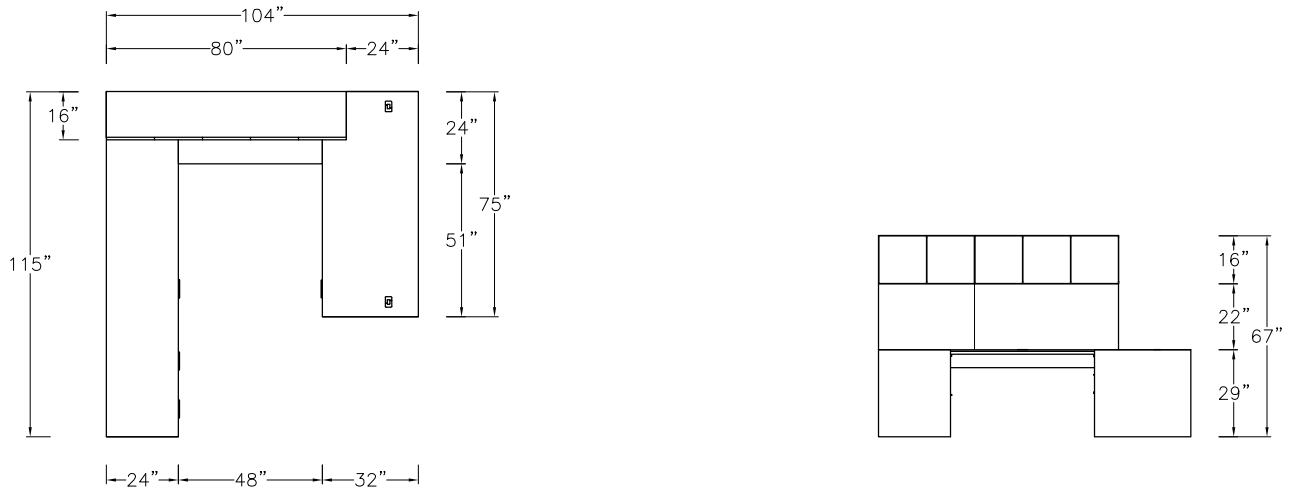

Model	Description	D	W	H	List Price	Weight-lbs
U Workstation						
AD000L-3275-AR	Desk full modesty, b/b/f right	32"	75"	29"	$5194	265
AB0-2448-0-GBC	Bridge	24"	48"	29"	$1125	40
ASWH3-168016-0-TBF	Wall Hung, hinged doors, 3-bay, LED lighting & tackboard	16"	80"	16"	$5120	172
AC0-24115-HHE4-GBR	Credenza, 2 hinged doors w/1-bay 1 adj shelf, lat, removable mod	24"	115"	29"	$7021	386

$18460

863