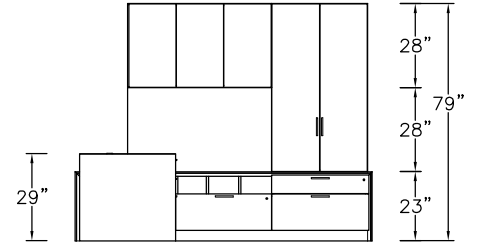

Model	Description	D	W	H	List Price	Weight-lbs
L Workstation						
ADS-3283-AL-MHR	Station Desk without modesty, b/b/f left	32"	83"	29"	$4815	211
AC0-249923-xqt-GFL	Credenza, landing zone, org over lat, b/lat	24"	99"	23"	$6799	398
ASWH21-164828-0-TBF	Wall Hung, hinged doors, 2-bay, 1 adj shelf each, LED lighting & tackboard	16"	48"	28"	$4156	159
ASHT13-163256	Hinged Door Tower, 1 bay, 3 adj shelves	16"	32"	56"	$2895	139

$18665

907