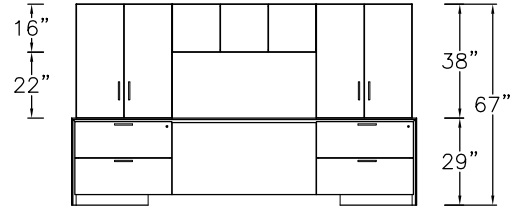

Model	Description	D	W	H	List Price	Weight-lbs
Wall Unit						
AC0-24115-E4E-GBC	Credenza, lat, removable mod, lat	24"	115"	29"	$7174	426
ASSHT12-163238	File Storage Anchor w/Hinged Doors , 1 adj shelf over f/f	16"	32"	38"	$3399	128
ASWH2-164816-0-TBF	Wall Hung, hinged doors, 2 bay	16"	48"	16"	$3611	107
ASHT12-163238	Hinged Door Cabinet, 1 bay, 2 adj shelves	16"	32"	38"	$2176	104

$16360

765