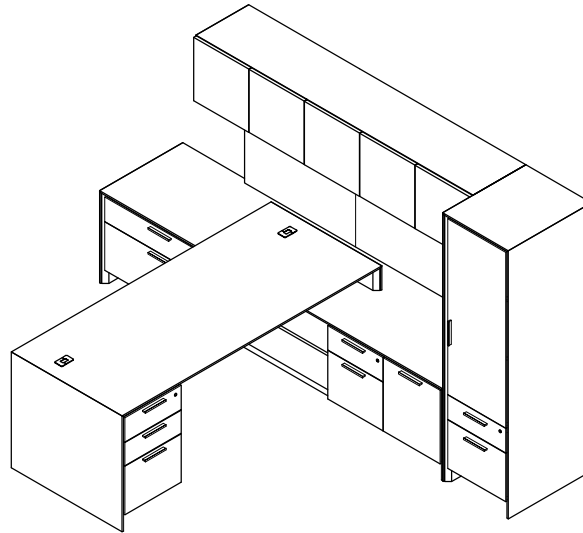

Model	Description	D	W	H	List Price	Weight-lbs
T Workstation						
ADS-3275-AL-MHR	Station Desk without modesty, b/b/f left	32"	75"	29"	$4699	202
AC0-249923-txah-GFA	Credenza, b/lat, landing zone, b/f	24"	99"	23"	$7674	443
ASWH3-168016-0-TBF	Wall Hung, hinged doors, 3-bay, LED lighting & tackboard	16"	80"	16"	$5120	172
ASS0122-241967-R	File Storage Anchor, 1 bay, 2 adj shelves over b/f right	24"	19"	67"	$4682	232
					$22175	1049