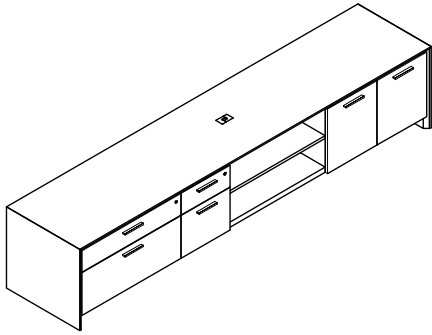

Work Station Credenzas 115" wide 23" high

D W H List Price Weight-lbs

AC0-2411523-taxhh-GFB Credenza, b/lat, b/f, landing zone, 2 hinged door

24" 115" 23" $8289 487