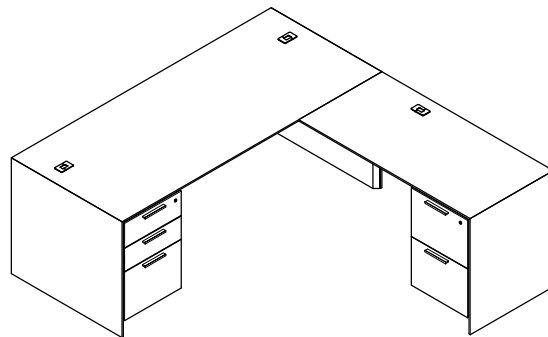

Model	Description	D	W	H	List Price	Weight-lbs
L Workstation						
AD0-3275-AL-MHR	Desk without modesty, b/b/f left	32"	75"	29"	$4918	228
AR0-2450-BR-GBA	Return, f/f right	24"	49.5"	29"	$3145	146

$8063

374

17