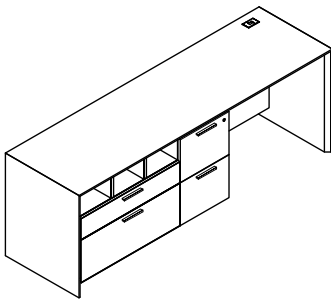

AC0-2483-QB3-GBR Credenza, org over lat, f/f, removable mod

24" 83" 29" $6289 325