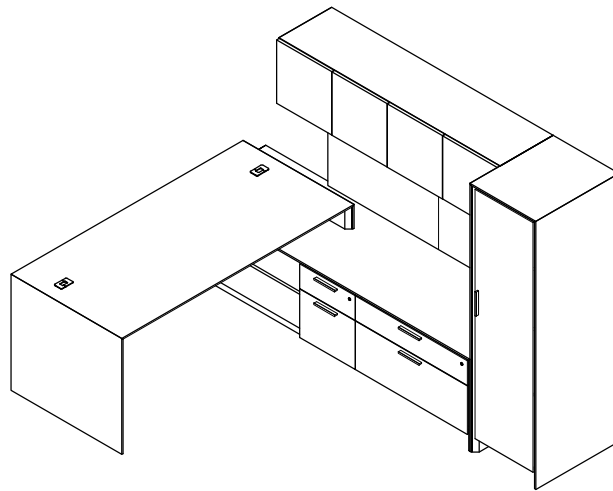

Model	Description	D	W	H	List Price	Weight-lbs
L Workstation						
ADS-3267-0-MHR	Station Desk without modesty	32"	67"	29"	$3106	113
AC0-248323-xat-GFL	Credenza, landing zone, b/f, b/lat	24"	83"	23"	$6474	389
ASWH2-166416-0-TBF	Wall Hung, hinged doors, 2-bay, LED lighting & tackboard	16"	64"	16"	$4007	137
ASH013-241967-R	Hinged Door Anchor, 1 bay, 3 adj shelves right	24"	19"	67"	$3589	202

$17176

841