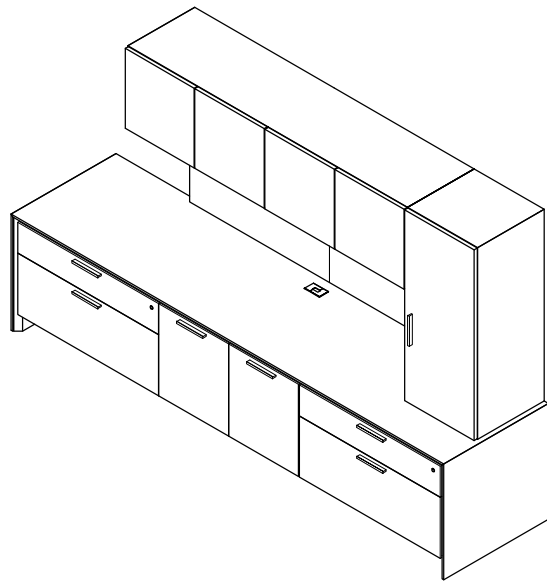

Model	Description	D	W	H	List Price	Weight-lbs
Wall Unit						
AC0-2483-A4B-GBC	Credenza, b/b/f, removable mod, f/f	24"	83"	29"	$6301	343
ASHT12-161638-L	Hinged Door Cabinet, 1 bay, 2 adj shelves, left	16"	16"	38"	$1721	65
ASWH2-164816-0-TBF	Wall Hung, hinged doors, 2 bay	16"	48"	16"	$3611	107
ASHT12-161638-R	Hinged Door Cabinet, 1 bay, 2 adj shelves, right	16"	16"	38"	$1721	65

$13354

580