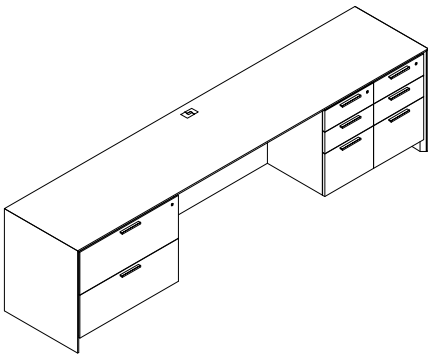

AC0-24115-E4AA-GBC Credenza, lat, removable mod, b/b/f, b/b/f

24" 115" 29" $8470 486