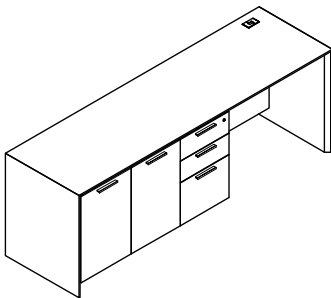

D W H List Price Weight-lbs

AC0-2483-EA3-GBR Credenza, lat, b/b/f, removable mod

24" 83" 29" \$6636 355

AC0-2483-EB3-GBR Credenza, lat, f/f, removable mod

24" 83" 29" \$6363 355

AC0-2483-HHA3-GBR Credenza, 2 hinged doors, b/b/f, removable mod