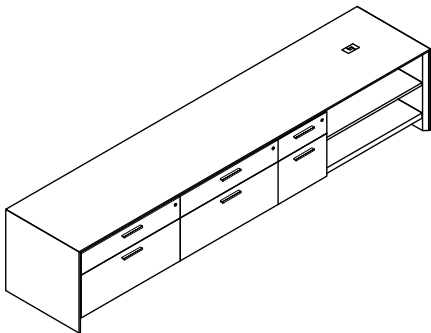

AC0-2411523-ttax-GFR Credenza, b/lat, b/lat, b/f, landing zone

24" 115" 23" $8513 527