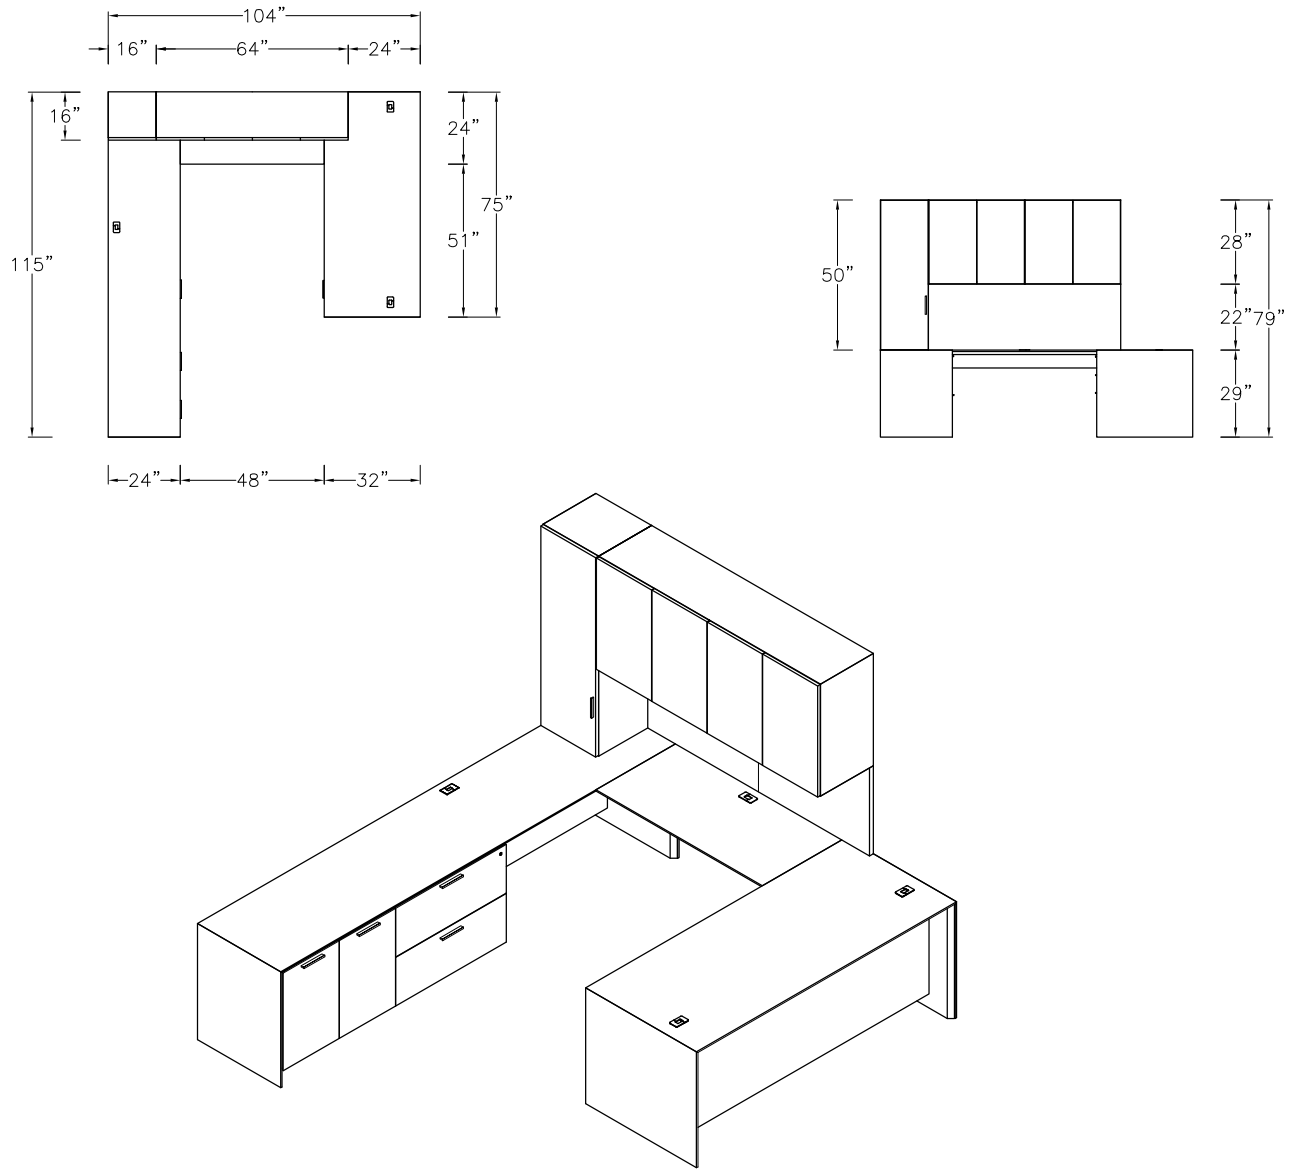

Model	Description	D	W	H	List Price	Weight-lbs
U Workstation						
AD000L-3275-AR	Desk full modesty, b/b/f right	32"	75"	29"	$5194	265
AB0-2448-0-GBC	Bridge	24"	48"	29"	$1125	40
AC0-24115-HHE4-GBB	Credenza, 2 hinged doors w/1-bay 1 adj shelf, lat, removable mod	24"	115"	29"	$7021	386
ASHT13-161650-L	Hinged Door Anchor, 1-bay, 3 adj shelves, left	16"	16"	50"	$2223	82
ASWH21-166428-0-TBF	Wall Hung, hinged doors, 2-bay, 1 adj shelf each, LED lighting & tackboard	16"	64"	28"	$4635	202
					$20198	975