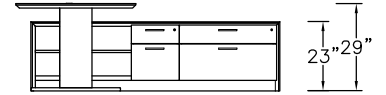

Model	Description	D	W	H	List Price	Weight-lbs
L Workstation						
ADTU-4083-0-MHR	RunoffTable Desk	40"	83"	29"	$4712	163
AC0-248323-xat-GFL	Credenza, landing zone, b/f, b/lat	24"	83"	23"	$6474	389

$11186

552

15