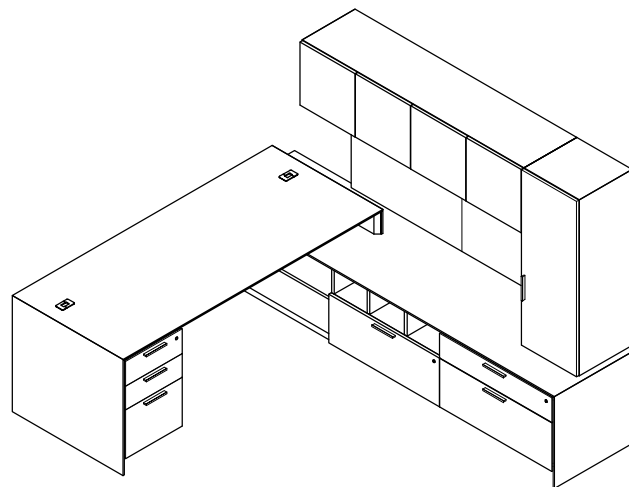

Model	Description	D	W	H	List Price	Weight-lbs
L Workstation						
ADS-3275-AL-MHR	Station Desk without modesty, b/b/f left	32"	75"	29"	$4699	202
AC0-249923-xqt-GFL	Credenza, landing zone, org over lat, b/lat	24"	99"	23"	$6799	398
ASWH2-166416-0-TBF	Wall Hung, hinged doors, 2-bay, LED lighting & tackboard	16"	64"	16"	$4007	137
ASHT12-161644-R	Hinged Door Tower, 1 bay, 2 adj shelves right	16"	16"	44"	$1830	71

$17335

808