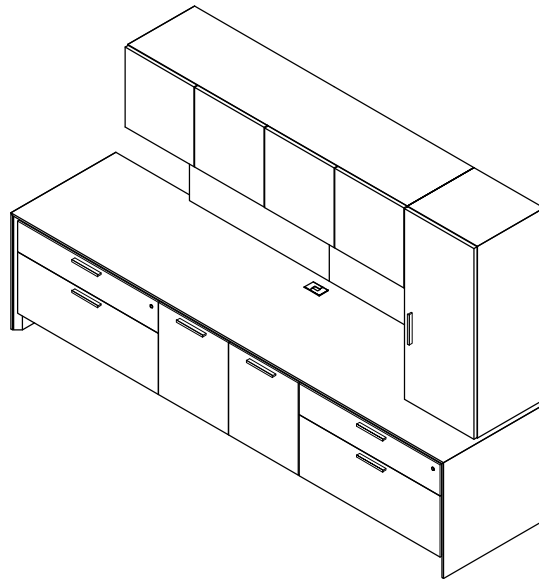

Model	Description	D	W	H	List Price	Weight-lbs
Wall Unit						
AC0-249923-thht-GBC	Credenza, b/lat, b/lat	24"	99"	23"	$7674	418
ASWH2-166416-0-TBF	Wall Hung, hinged doors, 2 bay	16"	64"	16"	$4007	137
ASHT12-161638-R	Hinged Door Cabinet, 1 bay, 2 adj shelves, right	16"	16"	38"	$1721	65