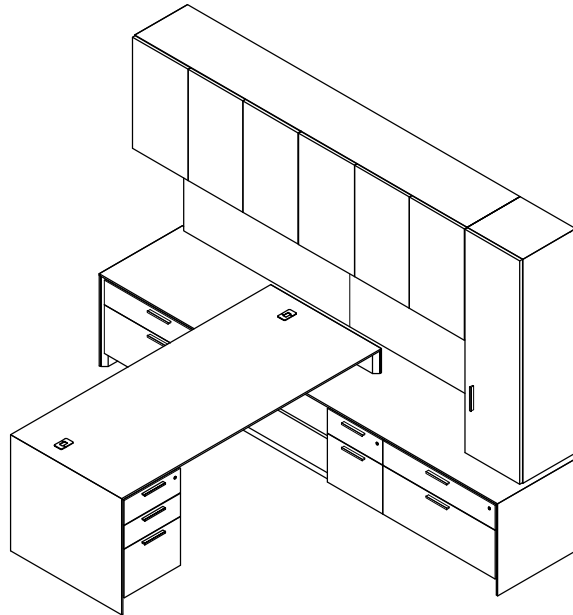

Model	Description	D	W	H	List Price	Weight-lbs
T Workstation						
ADS-3275-AL-MHR	Station Desk without modesty, b/b/f left	32"	75"	29"	$4699	202
AC0-2411523-txat-GFA	Credenza, b/lat, landing zone, b/f, b/lat	24"	115"	23"	$8513	527
ASWH31-169628-0-TBF	Wall Hung, hinged doors, 3-bay, 1 adj shelf each, LED lighting & tackboard	16"	96"	28"	$6620	299
ASHT13-161656-R	Hinged Door Anchor, 1-bay, 3 adj shelves right	16"	16"	56"	$2332	88
					$22164	1116