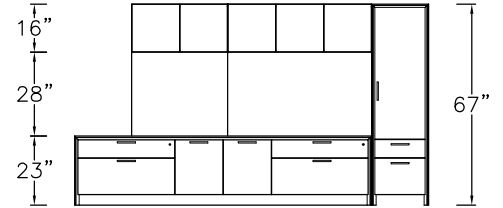

Model	Description	D	W	H	List Price	Weight-lbs
Wall Unit						
AC0-249923-thht-GBC	Credenza, b/lat, b/lat	24"	99"	23"	$7674	418
ASWH3-168016-0-TBF	Wall Hung, hinged doors, 3 bay	16"	80"	16"	$5120	172
ASS0122-241967-R	File Storage Anchor, 1 bay, 1 adj shelf over b/f, right	24"	19"	67"	$4682	232

$17476

822