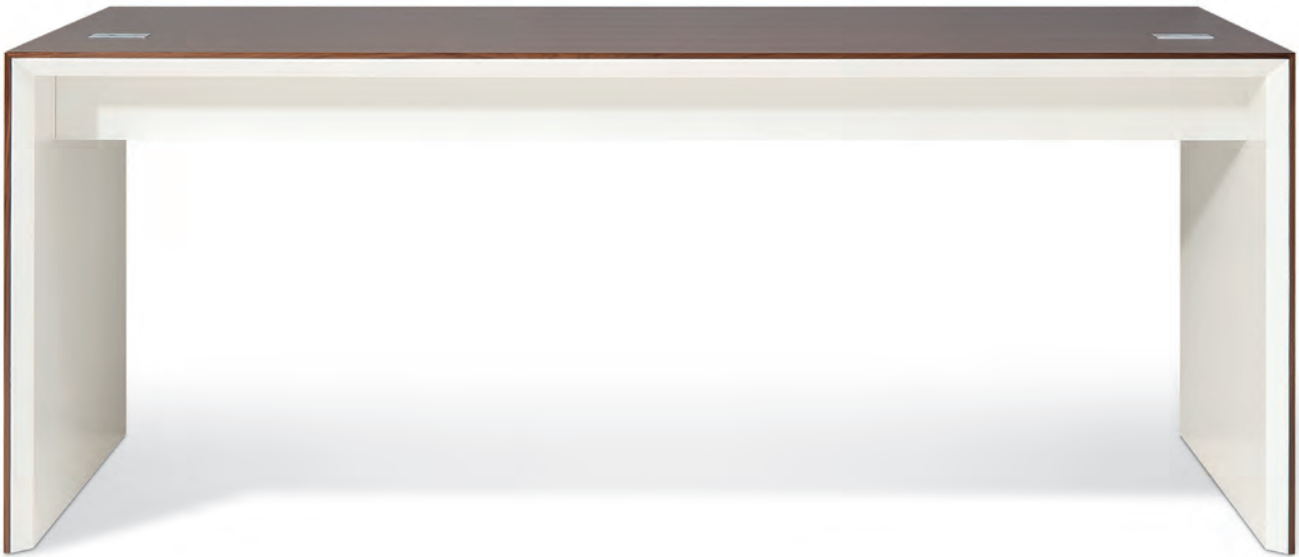

Double Hinged Door Pedestal

32"

\$1500

60

Aero Free Standing Desks

Free Standing Desks with Pedestals

D W H List Price Weight-lbs

AD0-3267-AA	Desk without modesty, b/b/f, b/b/f	32"	67"	29"	\$5927	299
AD0-3275-AA	Desk without modesty, b/b/f, b/b/f	32"	75"	29"	\$6042	308
AD0-3283-AA	Desk without modesty, b/b/f, b/b/f	32"	83"	29"	\$6161	317
AD000L-3267-AA	Desk full modesty, b/b/f, b/b/f	32"	67"	29"	\$6527	332
AD000L-3275-AA	Desk full modesty, b/b/f, b/b/f	32"	75"	29"	\$6668	345
AD000L-3283-AA	Desk full modesty, b/b/f, b/b/f	32"	83"	29"	\$6814	358