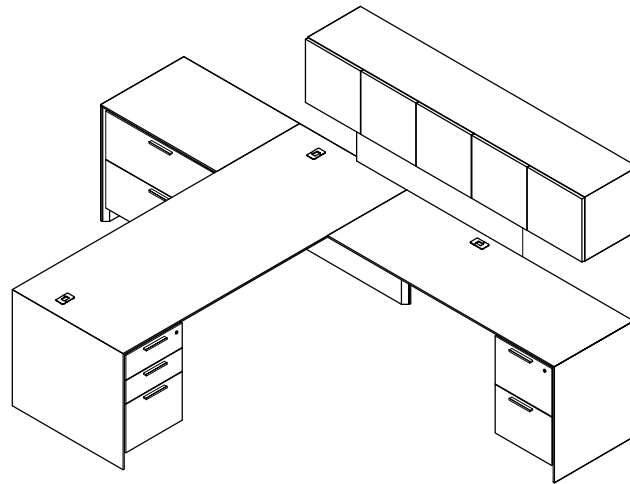

Model	Description	D	W	H	List Price	Weight-lbs
T Workstation						
AD0-3283-AL	Desk without modesty, b/b/f left	32"	83"	29"	$4686	237
AR0-2434-EL	Return, lat left	24"	33.5"	29"	$3046	153
AR0-2466-BR-GBC	Return, f/f right	24"	65.5"	29"	$3328	159
ASWH3-168016-0-TBF	Wall Hung, hinged doors, 3-bay, LED lighting & tackboard	16"	80"	16"	$5120	172

$16180

721