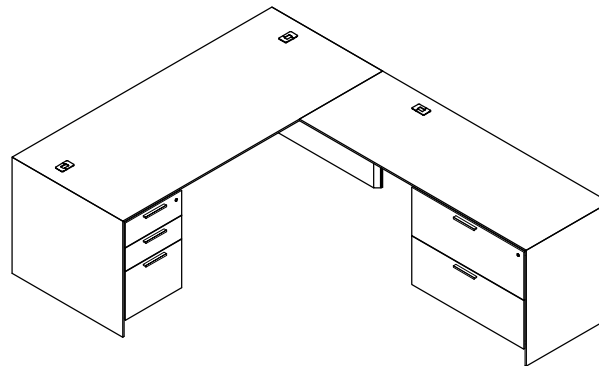

Model	Description	D	W	H	List Price	Weight-lbs
L Workstation						
AD0-3275-AL	Desk without modesty, b/b/f left	32"	75"	29"	$4568	228
AR0-2466-ER-GBA	Return, lat right	24"	65.5"	29"	$3505	179