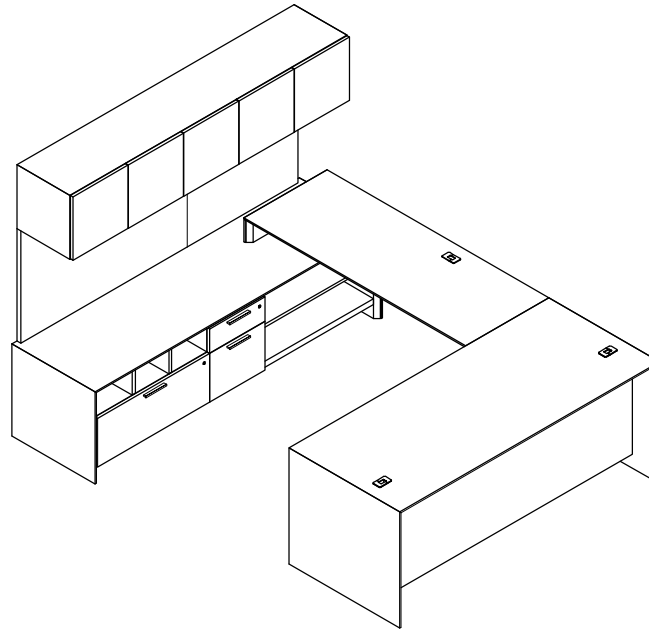

Model	Description	D	W	H	List Price	Weight-lbs
U Workstation						
AD000L-3275-AR	Desk full modesty, b/b/f right	32"	75"	29"	$5194	265
ABS-2464-L-MHL-GBB	Station Bridge, left	24"	64"	29"	$1896	58
AC0-248323-qax-GFR	Credenza, org over lat, bf, landing zone	24"	83"	23"	$6271	359
ASWH3-168016-0-TBF	Wall Hung, hinged doors, 3-bay, LED lighting & tackboard	16"	80"	16"	$5120	172

$18481

854