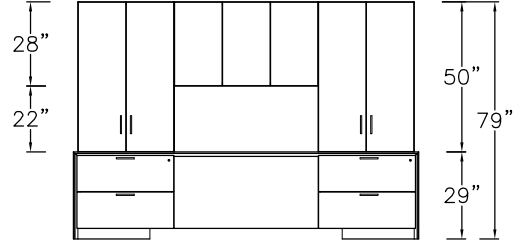

Model	Description	D	W	H	List Price	Weight-lbs
Wall Unit						
AC0-24115-E4E-GBC	Credenza, lat, removable mod, lat	24"	115"	29"	$7174	426
ASHT13-163250	Hinged Door Anchor, 1 bay, 3 adj shelves	16"	32"	50"	$2761	131
ASWH21-166428-0-TBF	Wall Hung, hinged doors, 2 bay, 1 adj shelf each	16"	64"	28"	$4635	202
ASHT13-163250	Hinged Door Anchor, 1 bay, 3 adj shelves	16"	32"	50"	$2761	131

$17331

890