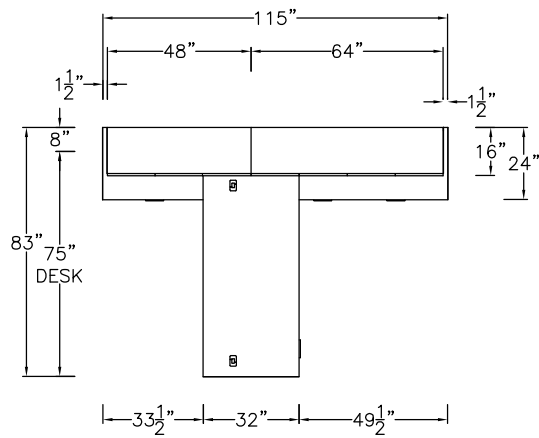

Model	Description	D	W	H	List Price	Weight-lbs
T Workstation						
ADS-3275-AL-MHR	Station Desk without modesty, b/b/f left	32"	75"	29"	$4699	202
AC0-2411523-txat-GFA	Credenza, b/lat, landing zone, b/f, b/lat	24"	115"	23"	$8513	527
ASWH21-164828-0-TBF	Wall Hung, hinged doors, 2-bay, 1 adj shelf each LED lighting & tackboard	16"	48"	28"	$4156	159
ASWH21-166428-0-TBF	Wall Hung, hinged doors, 2-bay, 1 adj shelf each LED lighting & tackboard	16"	64"	28"	$4635	202

$22003

1090