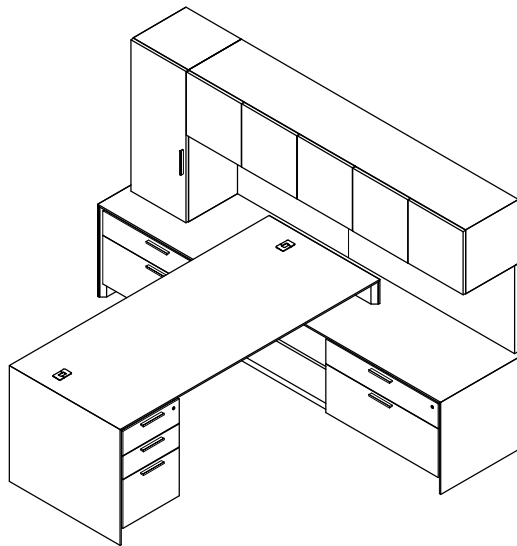

Model	Description	D	W	H	List Price	Weight-lbs
T Workstation						
ADS-3275-AL-MHR	Station Desk without modesty, b/b/f left	32"	75"	29"	$4699	202
AC0-249923-txt-GFA	Credenza, b/lat, landing zone, b/lat	24"	99"	23"	$7001	428
ASHT12-161638-L	Hinged Door Cabinet, 1-bay, 2 adj shelves left	16"	16"	38"	$1721	65
ASWH3-168016-0-TBF	Wall Hung, hinged doors, 3 bay, LED lighting & tackboard	16"	80"	16"	$5120	172

$18541

867