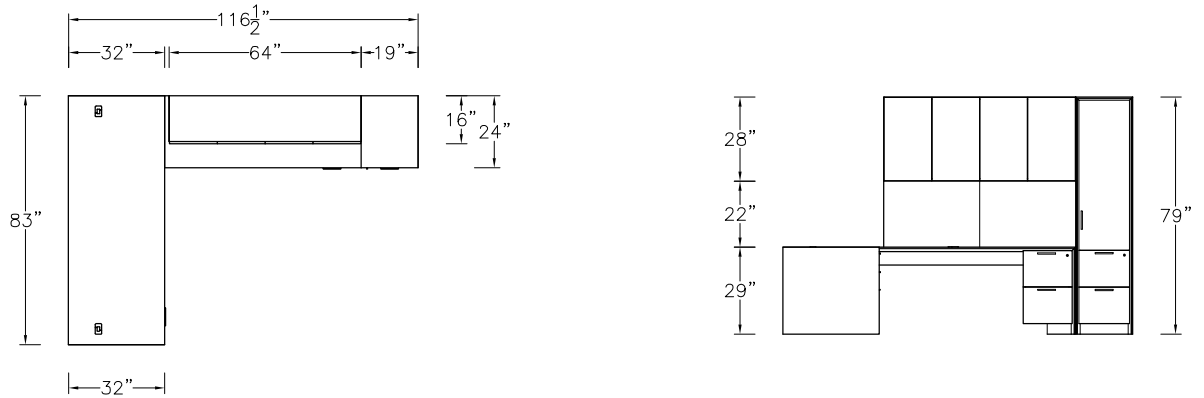

Model	Description	D	W	H	List Price	Weight-lbs
L Workstation						
AD0-3283-AL	Desk without modesty, b/b/f left	32"	83"	29"	$4686	237
AR0-2466-BR-GBC	Return, f/f right	24"	65.5"	29"	$3328	159
ASWH21-166428-0-TBF	Wall Hung, hinged doors, 2-bay, 1 adj shelf each, LED lighting & tackboard	16"	64"	28"	$4635	202
ASSD132-241979-R	File Storage Anchor add on unit, 1 bay, 3 adj shelves over f/f right	24"	19"	79"	$5322	266

$17971

864