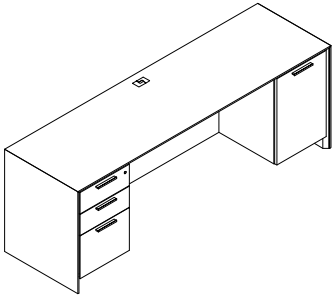

24" 83" 29" \$6301 343

AC0-2483-A4A-GBC Credenza, b/b/f, removable mod, b/b/f

24" 83" 29" \$6301 343

Free Standing Knee Space Credenzas 83" wide 29" high

D W H List Price Weight-lbs

AC0-2483-B4H-GBC Credenza, f/f, removable mod, hinged door 24" 83" 29" \$5903 298