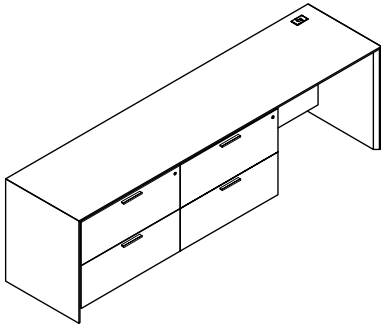

AC0-2499-EE3-GBR Credenza, lat, lat, removable mod

24" 99" 29" $6819 396