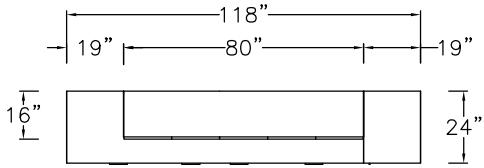

Model	Description	D	W	H	List Price	Weight-lbs
Wall Unit						
AC0-249923-thht-GBC	Credenza, b/lat, b/lat	24"	99"	23"	$7674	418
ASWH3-168016-0-TBF	Wall Hung, hinged doors, 3 bay	16"	80"	16"	$5120	172
ASH013-241967-R	Hinged Door Anchor, 1 bay, 3 adj shelves, right	24"	19"	67"	$3589	202

$16383

792