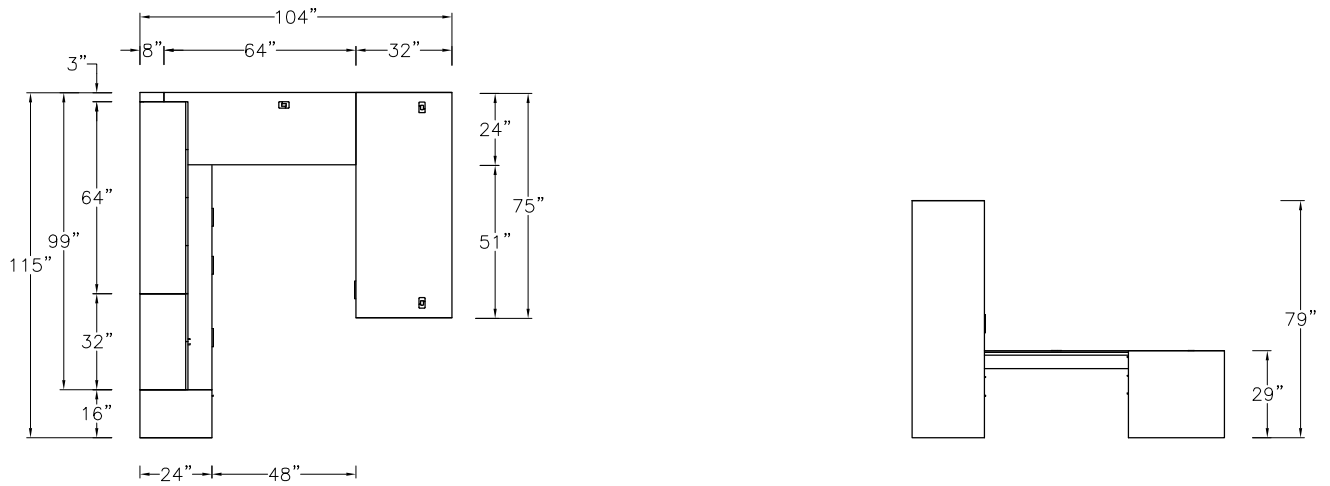

Model	Description	D	W	H	List Price	Weight-lbs
U Workstation						
AD0-3275-AR	Desk without modesty, b/b/f right	32"	75"	29"	$4568	228
ABS-2464-L-MHLGBB	Station Bridge left	24"	64"	29"	$1896	58
AC0-249923-thhx-GFR	Credenza, b/lat, b/f, landing zone	24"	99"	23"	$6974	388
ASH014-241979-L	Hinged Door Anchor, 1-bay, 4 adj shelves, left	24"	19"	79"	$4232	236
ASHT13-163256	Hinged Door Anchor, 1-bay, 3 adj shelves	16"	32"	56"	$2895	139
ASWH21-166428-0-TBF	Wall Hung, hinged doors, 2-bay, 1 adj shelf each, LED lighting & tackboard	16"	64"	28"	$4635	202
					$25200	1250