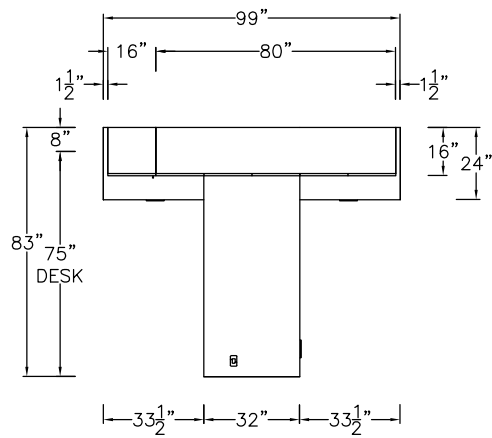

\$11700

630

Model	Description	D	W	H	List Price	Weight-lbs
T Workstation						
AD0-3283-AL	Desk without modesty, b/b/f left	32"	83"	29"	\$4686	237
AR0-2434-EL	Return, lat left	24"	3.5"	29"	\$3046	153
AR0-2466-BR-GBC	Return, f/f right	24"	65.5"	29"	\$3328	159