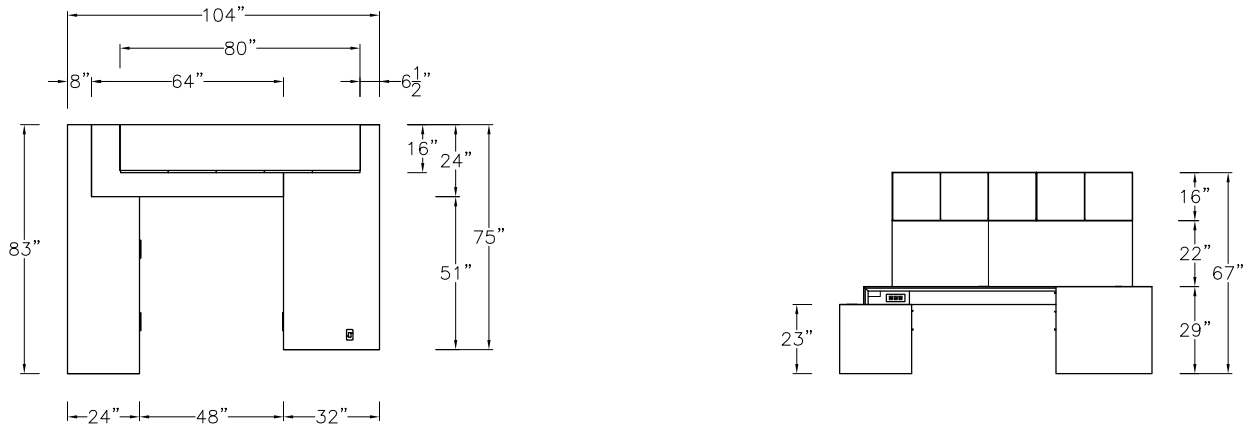

Model	Description	D	W	H	List Price	Weight-lbs
U Workstation						
AD000L-3275-AR	Desk full modesty, b/b/f right	32"	75"	29"	$5194	265
ABS-2464-L-MHL-GBB	Station Bridge, left	24"	64"	29"	$1896	58
ASWH3-168016-0-TBF	Wall Hung, hinged doors, 3-bay, LED lighting & tackboard	16"	80"	16"	$5120	172
AC0-248323-qax-GFR	Credenza, org over lat, bf, landing zone	24"	83"	23"	$6271	359

$18481

854