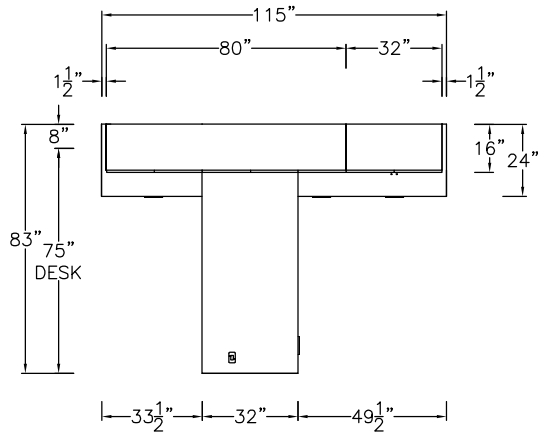

Model	Description	D	W	H	List Price	Weight-lbs
T Workstation						
ADS-3275-AL-MHR	Station Desk without modesty, b/b/f left	32"	75"	29"	$4699	202
AC0-2411523-txat-GFA	Credenza, b/lat, landing zone, b/f, b/lat	24"	115"	23"	$8513	527
ASWH31-168028-0-TBF	Wall Hung, hinged doors, 3-bay, 1 adj shelf each, LED lighting & tackboard	16"	80"	28"	$5973	255
ASHT13-163256	Hinged Door Anchor, 1-bay, 3 adj shelves	16"	32"	56"	$2895	139

$22080

1123