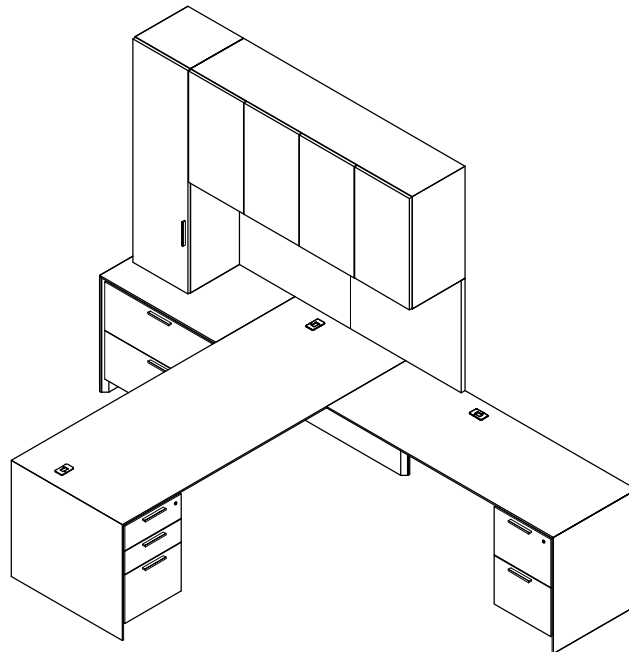

Model	Description	D	W	H	List Price	Weight-lbs
T Workstation						
AD0-3283-AL	Desk without modesty, b/b/f left	32"	83"	29"	$4686	237
AR0-2434-EL	Return, lat left	24"	33.5"	29"	$3046	153
AR0-2466-BR-GBA	Return, f/f right	24"	65.5"	29"	$3328	159
ASHT13-161656-L	Hinged Door Anchor, 1-bay, 3 adj shelves left	16"	16"	56"	$2332	88
ASWH21-166428-0-TBF	Wall Hung, hinged doors, 2-bay, 1 adj shelf each, LED lighting & tackboard	16"	64"	28"	$4635	202
					$18027	839