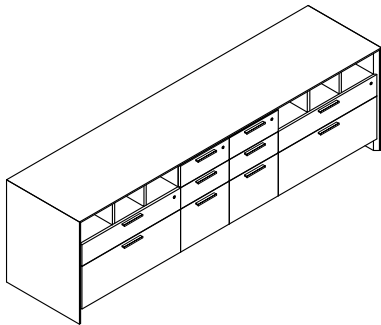

AC0-2499-QAAQ

Credenza, org over lat, b/b/f, b/b/f, org over lat

24" 99" 29"

$9206

480