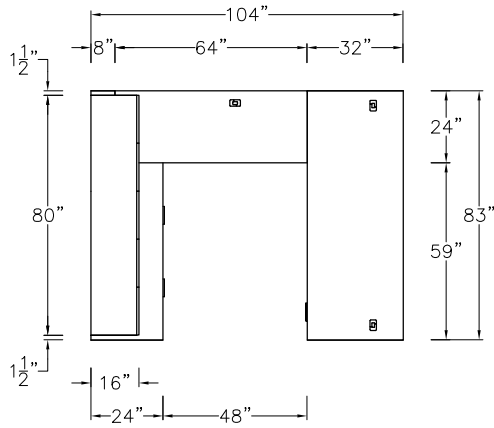

Model	Description	D	W	H	List Price	Weight-lbs
U Workstation						
AD000L-3283-AR	Desk full modesty, b/b/f right	32"	83"	29"	$5339	278
ABS-2464-L-MHL-GBB	Station Bridge, left	24"	64"	29"	$1896	58
AC0-248323-qax-GFR	Credenza, org over lat, bf, landing zone	24"	83"	23"	$6271	359
ASWH3-168016-0-TBF	Wall Hung, hinged doors, 3-bay, LED lighting & tackboard	16"	80"	16"	$5120	172

$18626

867