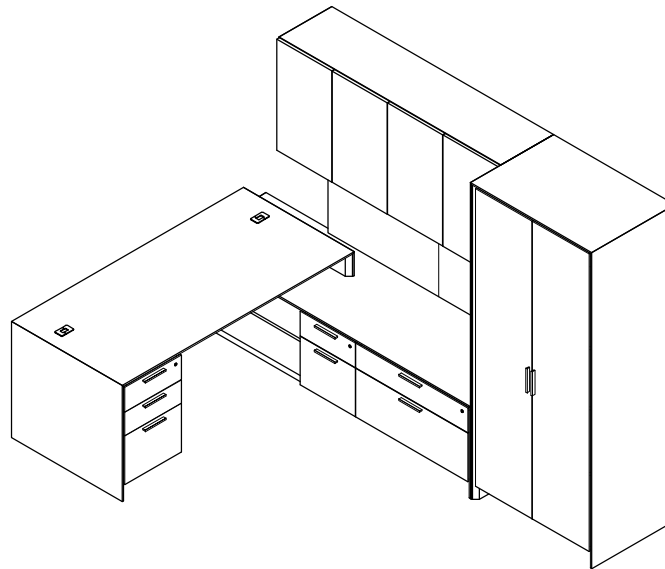

Model	Description	D	W	H	List Price	Weight-lbs
L Workstation						
ADS-3267-AL-MHR	Station Desk without modesty, b/b/f left	32"	67"	29"	$4581	193
AC0-248323-xat-GFL	Credenza, landing zone, b/f, b/lat	24"	83"	23"	$6474	389
ASWH21-166428-0-TBF	Wall Hung, hinged doors, 2-bay, 1 adj shelf each bay, LED lighting & tackboard	16"	64"	28"	$4635	202
ASH014-243579	Hinged Door Anchor, 1 bay, 4 adj shelves right	24"	35"	79"	$5079	323
					$20769	1107