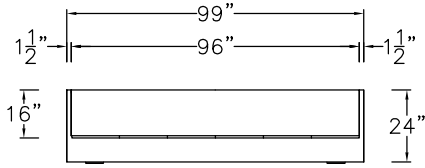

Model	Description	D	W	H	List Price	Weight-lbs
Wall Unit						
AC0-2499-A6B-GBC	Credenza, b/b/f, removable mod, f/f	24"	99"	29"	$6689	372
ASWH31-169628-0-TBF	Wall Hung, hinged doors, 3 bay, 1 adj shelf each	16"	96"	28"	$6620	299