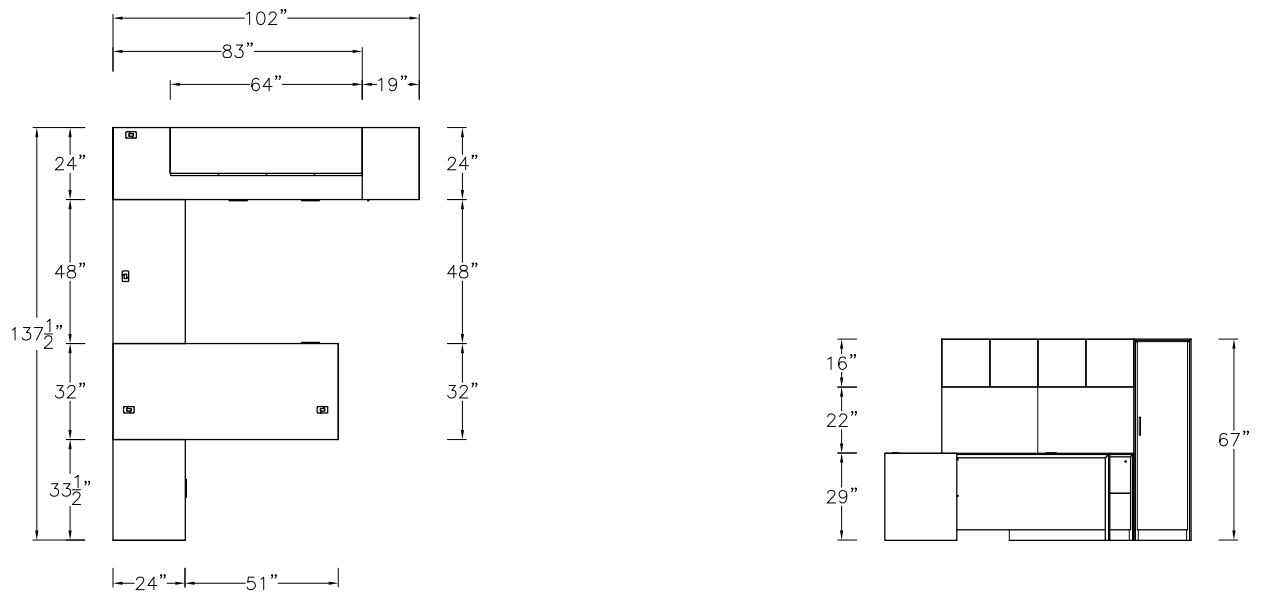

Model	Description	D	W	H	List Price	Weight-lbs
F Workstation						
AD000F-3275-AL	Desk full modesty w/filler, b/b/f left	32"	75"	29"	$5194	265
AR0-2434-EL	Return, lat left	24"	33.5"	29"	$3046	153
AB0-2448-0-GBC	Bridge	24"	48"	29"	$1125	40
AC0-2483-3BE-GBL	Credenza, removable mod, f/f, lat,	24"	83"	29"	$6363	355
ASWH2-166416-0-TBF	Wall Hung, hinged doors, 2-bay, LED lighting & tackboard	16"	64"	16"	$4007	137
ASH013-241967-R	Hinged Door Anchor, 1-bay, 3 adj shelves, right	24"	19"	67"	$3589	202
					$23324	1152