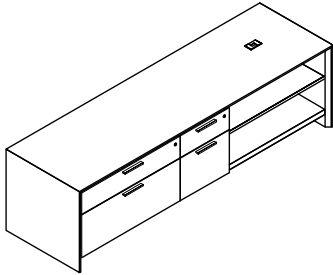

Work Station Credenzas 83" wide 23" high

D W H List Price Weight-lbs

AC0-248323-tax-GFR Credenza, b/lat, b/f, landing zone

24" 83" 23" $4966 289