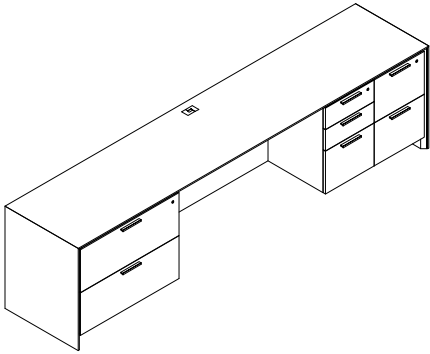

Free Standing Knee Space Credenzas 115" wide 29" high

D W H List Price Weight-lbs

AC0-24115-E4AB-GBC Credenza, lat, removable mod, b/b/f, f/f

24" 115" 29" \$8295 466

AC0-24115-T4Q-GBC Credenza, b/b/lat, removable mod, org over b/lat