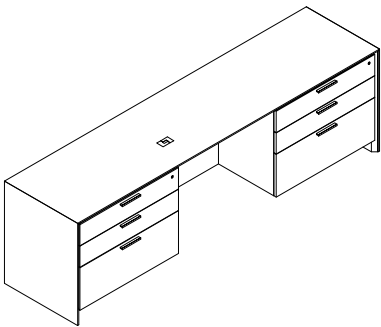

AC0-2499-T3T-GBC Credenza, b/b/lat, removable mod, b/b/lat

24" 99" 29" $7069 396