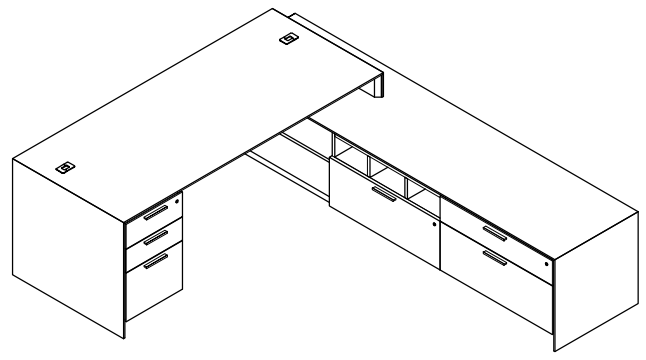

Model	Description	D	W	H	List Price	Weight-lbs
L Workstation						
ADS-3267-AL-MHR	Station Desk without modesty, b/b/f left	32"	67"	29"	$4581	193
AC0-249923-xqt-GFL	Credenza, landing zone, org over lat, b/lat	24"	99"	23"	$6799	398

$11380

591