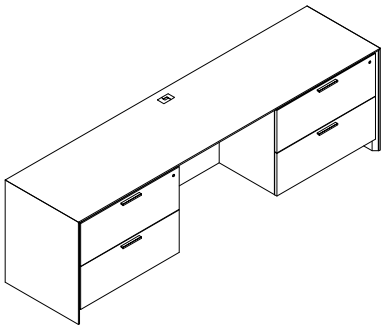

Free Standing Knee Space Credenzas 99" wide 29" high

D W H List Price Weight-lbs

AC0-2499-E3E-GBC Credenza, lat, removable mod, lat

24" 99" 29" $6819 396