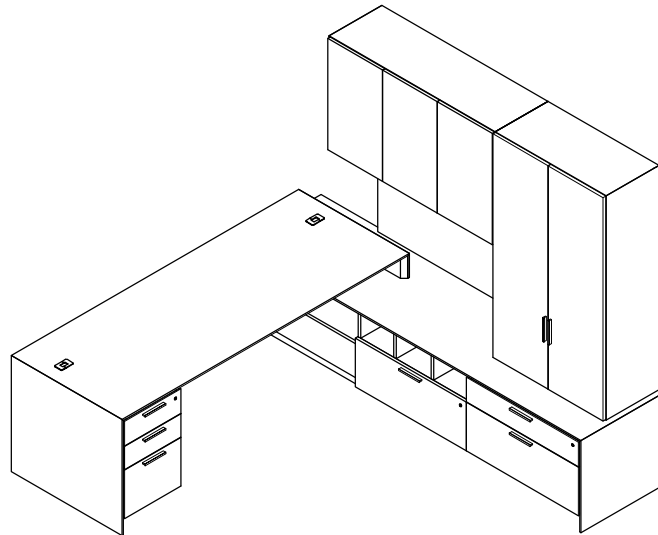

Model	Description	D	W	H	List Price	Weight-lbs
L Workstation						
ADS-3283-AL-MHR	Station Desk without modesty, b/b/f left	32"	83"	29"	$4815	211
AC0-249923-xqt-GFL	Credenza, landing zone, org over lat, b/lat	24"	99"	23"	$6799	398
ASWH21-164828-0-TBF	Wall Hung, hinged doors, 2-bay, 1 adj shelf each, LED lighting & tackboard	16"	48"	28"	$4156	159
ASHT13-163256	Hinged Door Tower, 1 bay, 3 adj shelves	16"	32"	56"	$2895	139

$18665

907