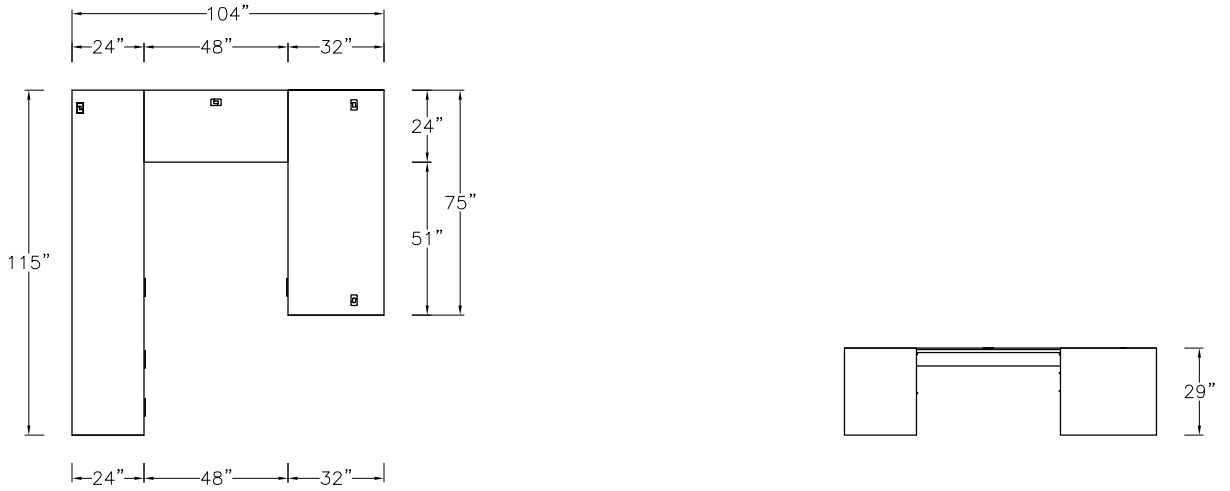

Model	Description	D	W	H	List Price	Weight-lbs
U Workstation						
AD000L-3275-AR	Desk full modesty, b/b/f right	32"	75"	29"	$5194	265
AB0-2448-0-GBC	Bridge	24"	48"	29"	$1125	40
AC0-24115-HHE4-GBR	Credenza, 2 hinged doors w/1 bay 1 adj shelf, lat, removable mod	24"	115"	29"	$7021	386
					$13340	691