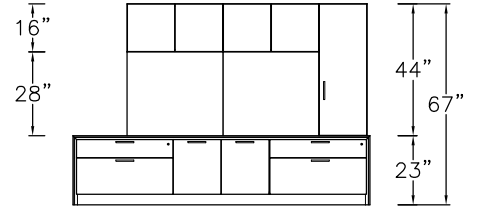

Model	Description	D	W	H	List Price	Weight-lbs
Wall Unit						
AC0-249923-thht-GBC	Credenza, b/lat, b/lat	24"	99"	23"	$7674	418
ASWH2-166416-0-TBF	Wall Hung, hinged doors, 2 bay	16"	64"	16"	$4007	137
ASHT12-161644-R	Hinged Door Anchor, 1 bay, 2 adj shelves, right	16"	16"	44"	$1830	71

$13511

626