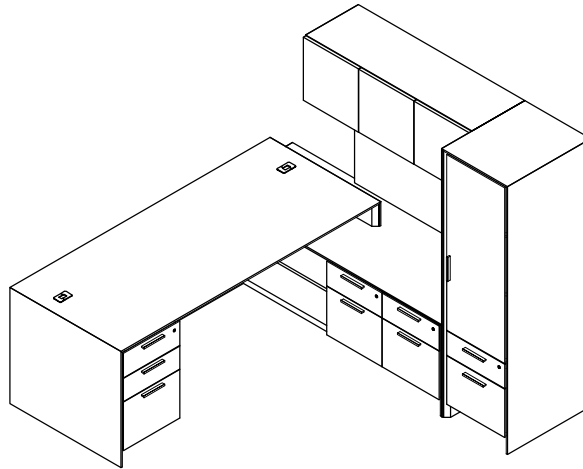

Model	Description	D	W	H	List Price	Weight-lbs
L Workstation						
ADS-3275-AL-MHR	Station Desk without modesty, b/b/f left	32"	75"	29"	$4699	202
AC0-246723-xaa-GFL	Credenza, landing zone, b/f, b/f	24"	67"	23"	$5988	349
ASWH2-164816-0-TBF	Wall Hung, hinged doors, 2-bay, LED lighting & tackboard	16"	48"	16"	$3611	107
ASS0122-241967-R	File Storage Anchor, 1 bay, 2 adj shelves over b/f right	24"	19"	67"	$4682	232
					$18980	890