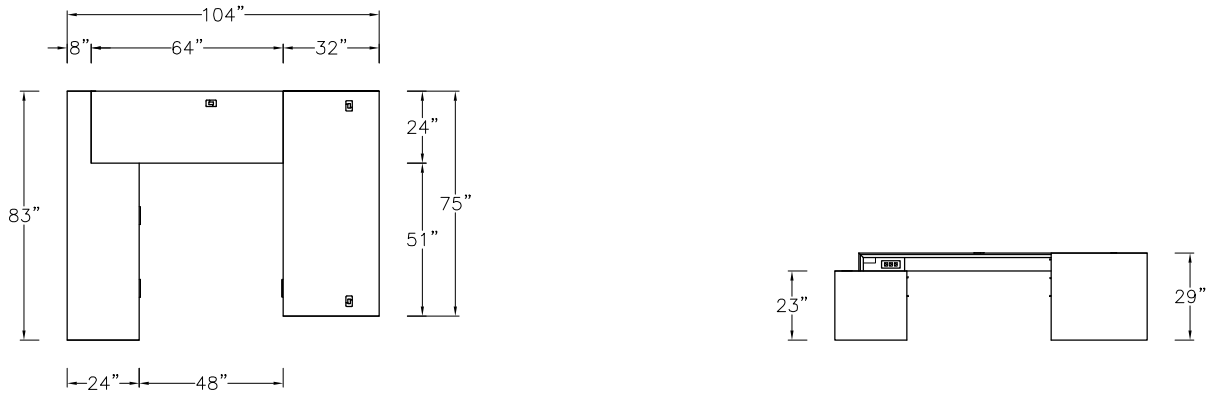

Model	Description	D	W	H	List Price	Weight-lbs
U Workstation						
AD000L-3275-AR	Desk full modesty, b/b/f right	32"	75"	29"	$5194	265
ABS-2464-L-MHL-GBB	Station Bridge, left	24"	64"	29"	$1896	58
AC0-248323-qax-GFR	Credenza, org over lat, bf, landing zone	24"	83"	23"	$6271	359

$13361

682