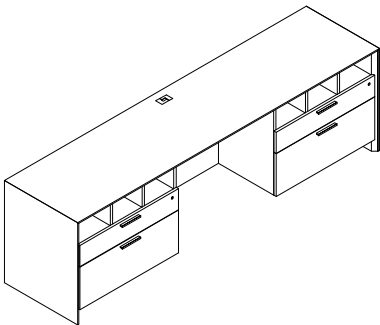

AC0-2499-Q3Q-GBC Credenza, org over b/lat, removable mod, org over b/lat

24" 99" 29" $6669 336