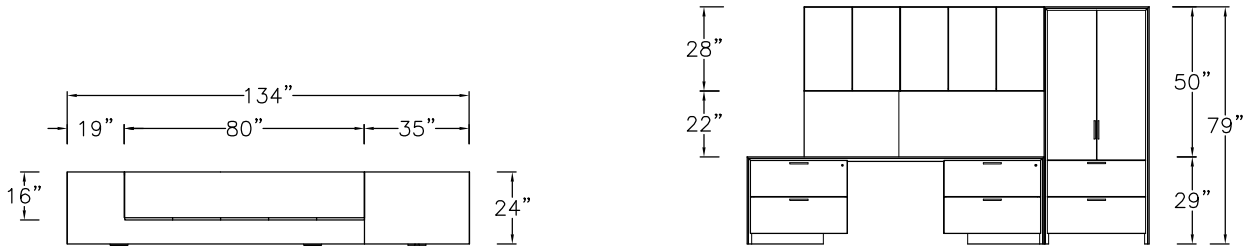

Model	Description	D	W	H	List Price	Weight-lbs
Wall Unit						
AC0-2499-E3E-GBC	Credenza, lat, removable mod, lat	24"	99"	29"	$6819	396
ASWH31-168028-0-TBF	Wall Hung, hinged doors, 3 bay, 1 adj shelf each	16"	80"	28"	$5973	255
ASSD132-243579	File Storage Anchor add on, 1 bay, 3 adj shelves over f/f	24"	35"	79"	$6134	353

$18926

1004