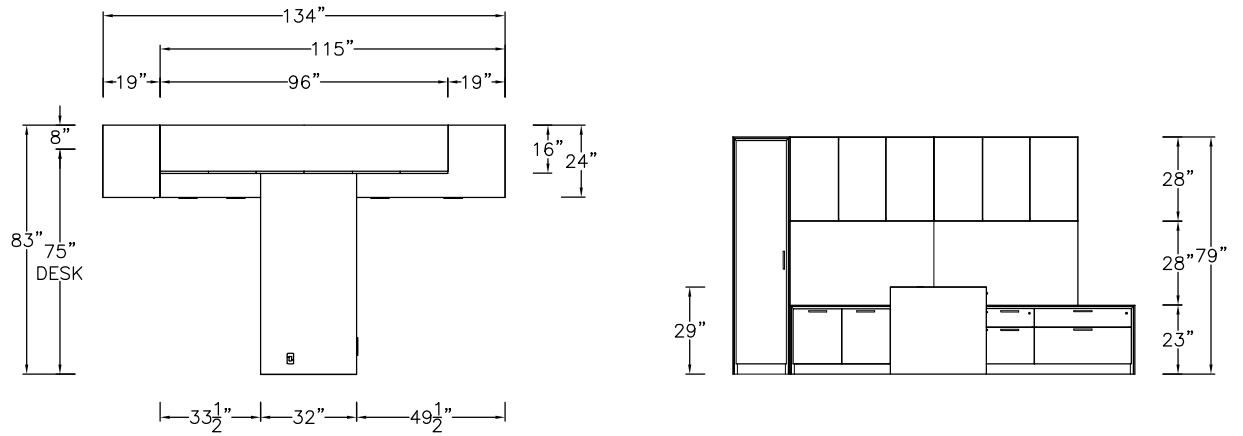

Model	Description	D	W	H	List Price	Weight-lbs
T Workstation						
ADS-3275-AL-MHR	Station Desk without modesty, b/b/f left	32"	75"	29"	$4699	202
AC0-2411523-hhxat-GFA	Credenza, 2 hinged door, landing zone, b/f, b/lat	24"	115"	23"	$8489	487
ASH014-241979-L	Hinged Door Anchor, 1-bay, 4 adj shelves left	24"	19"	79"	$4232	236
ASWH31-169628-0-TBF	Wall Hung, hinged doors, 3-bay, 1 adj shelf each, LED lighting & tackboard	16"	96"	28"	$6620	299
					$24040	1224