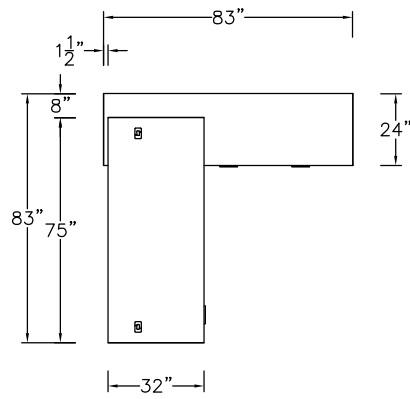

Model	Description	D	W	H	List Price	Weight-lbs
L Workstation						
ADS-3275-AL-MHR	Station Desk without modesty, b/b/f left	32"	75"	29"	$4699	202
AC0-248323-xat-GFL	Credenza, landing zone, b/f, b/lat	24"	83"	23"	$6474	389

$11173

591