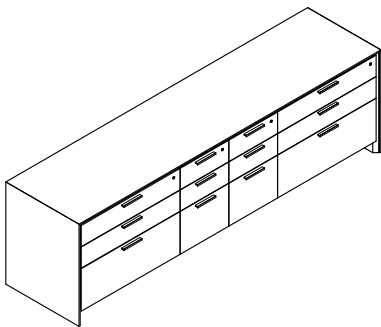

24" 99" 23" \$8639 518

Free Standing Full Storage Credenzas 99" wide 29" high

D W H List Price Weight-lbs

AC0-2499-EEE

Credenza, lat, lat, lat

24" 99" 29"

\$8059

480