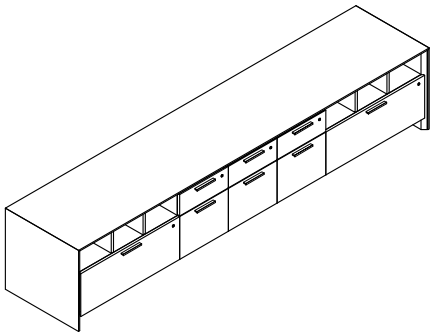

24" 115" 23" \$7575 317

AC0-2411523-qaaaq Credenza, org over lat, b/f, b/f, b/f, org over lat

24" 115" 23" \$9748 557

Free Standing Knee Space Credenzas 67" wide 29" high

D W H List Price Weight-lbs

AC0-2467-B3A-GBC Credenza, f/f, removable mod, b/b/f