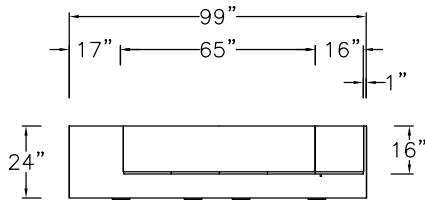

Model	Description	D	W	H	List Price	Weight-lbs
Wall Unit						
AC0-2483-A4B-GBC	Credenza, b/b/f, removable mod, f/f	24"	83"	29"	$6301	343
ASHT12-161638-L	Hinged Door Cabinet, 1 bay, 2 adj shelves, left	16"	16"	38"	$1721	65
ASWH2-164816-0-TBF	Wall Hung, hinged doors, 2 bay	16"	48"	16"	$3611	107
ASHT12-161638-R	Hinged Door Cabinet, 1 bay, 2 adj shelves, right	16"	16"	38"	$1721	65

$13354

580