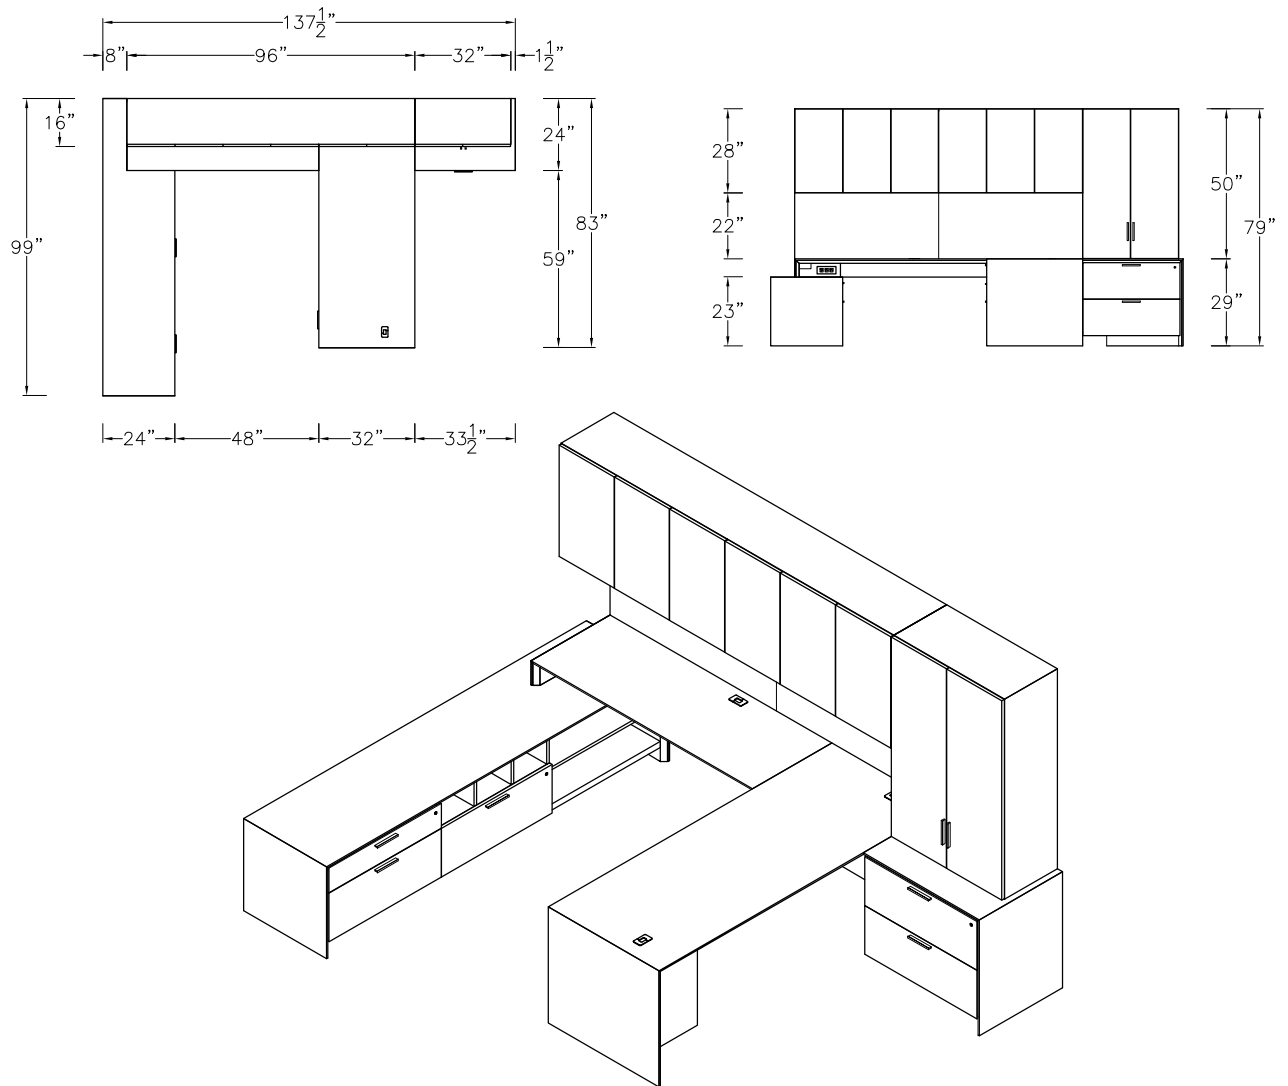

Model	Description	D	W	H	List Price	Weight-lbs
F Workstation						
AD0-3283-AR	Desk without modesty, b/b/f right	32"	83"	29"	$4686	237
AR0-2434-ER	Return, lat right	24"	33.5"	29"	$3046	153
ABS-2464-L-MHL-GBB	Station Bridge, left	24"	64"	29"	$1896	58
AC0-249923-tqx-GFR	Credenza, b/lat, org over lat, landing zone	24"	99"	23"	$6799	398
ASWH31-169628-0-TBF	Wall Hung, hinged doors, 3-bay, 1 adj shelf each, LED lighting & tackboard	16"	96"	28"	$6620	299
ASSHT13-163250	File Hinged Door Anchor, 1 bay, 3 adj sheves over f/f	16"	32"	50"	$2761	131
					$25808	1276