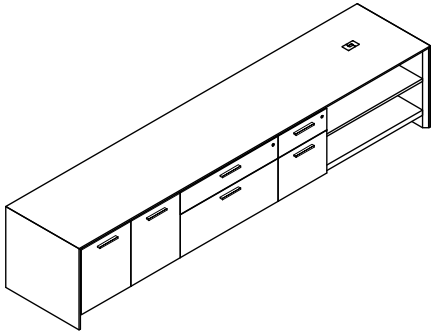

24" 99" 29" \$6432 340

AC0-2499-AB3T-GBR Credenza, b/b/f, f/f, removable mod, b/b/lat

24" 99" 29" \$8242 456

Work Station Credenzas 115" wide 23" high

D W H List Price Weight-lbs

AC0-2411523-hhtax-GFR Credenza, 2 hinged doors, b/lat, b/f, landing zone