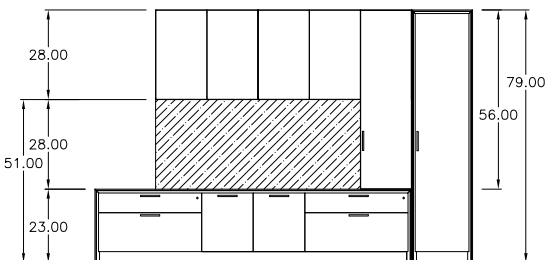

Elevation 3