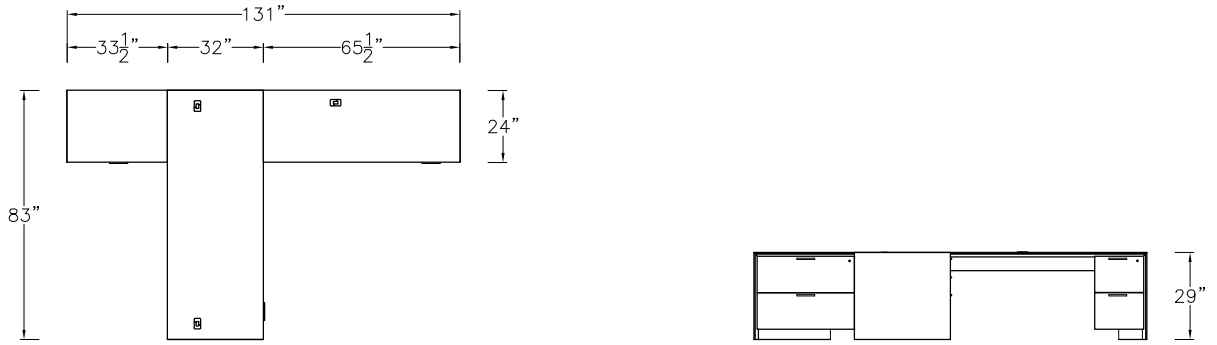

Model	Description	D	W	H	List Price	Weight-lbs
T Workstation						
AD0-3283-AL	Desk without modesty, b/b/f left	32"	83"	29"	$4686	237
AR0-2434-EL	Return, lat left	24"	3.5"	29"	$3046	153
AR0-2466-BR-GBC	Return, f/f right	24"	65.5"	29"	$3328	159