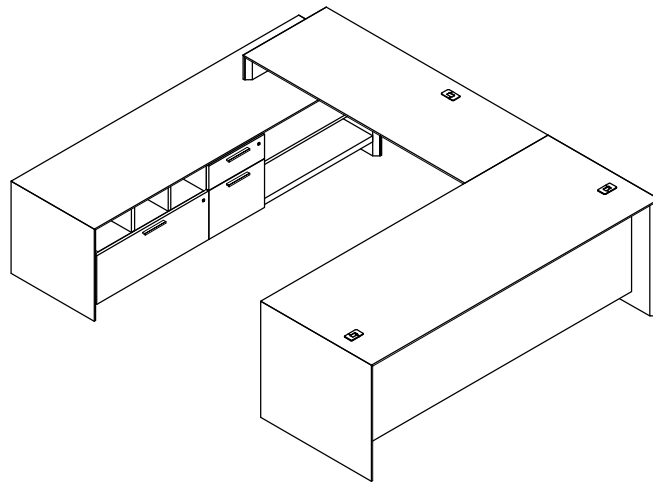

Model	Description	D	W	H	List Price	Weight-lbs
U Workstation						
AD000L-3283-AR	Desk full modesty, b/b/f right	32"	83"	29"	$5339	278
ABS-2464-L-MHL-GBB	Station Bridge, left	24"	64"	29"	$1896	58
AC0-248323-qax-GFR	Credenza, org over lat, bf, landing zone	24"	83"	23"	$6271	359

$13506

695