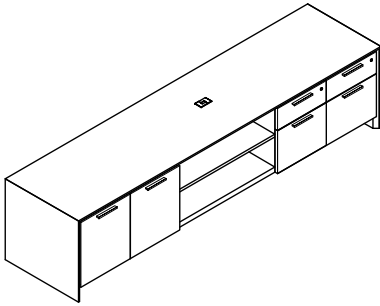

Work Station Credenzas 99" wide 23" high

D W H List Price Weight-lbs

AC0-249923-hhxaa-GFC Credenza, 2 hinged doors, landing zone, b/f, b/f

24" 99" 23" $7997 448