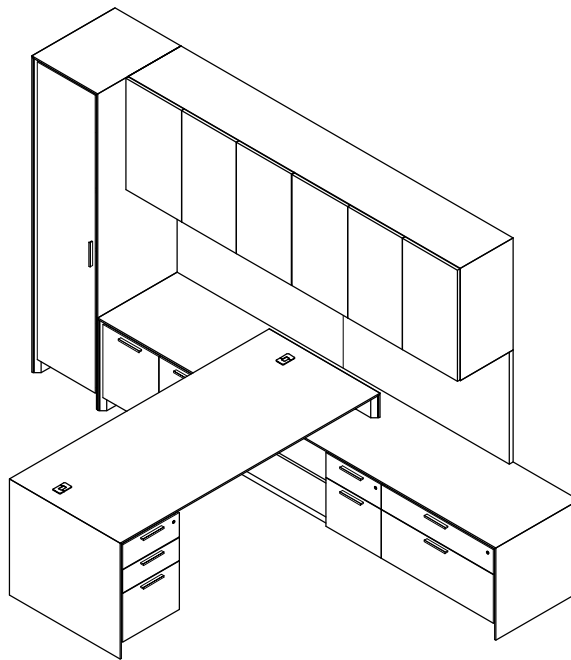

Model	Description	D	W	H	List Price	Weight-lbs
T Workstation						
ADS-3275-AL-MHR	Station Desk without modesty, b/b/f left	32"	75"	29"	$4699	202
AC0-2411523-hhxat-GFA	Credenza, 2 hinged door, landing zone, b/f, b/lat	24"	115"	23"	$8489	487
ASH014-241979-L	Hinged Door Anchor, 1-bay, 4 adj shelves left	24"	19"	79"	$4232	236
ASWH31-169628-0-TBF	Wall Hung, hinged doors, 3-bay, 1 adj shelf each, LED lighting & tackboard	16"	96"	28"	$6620	299
					$24040	1224