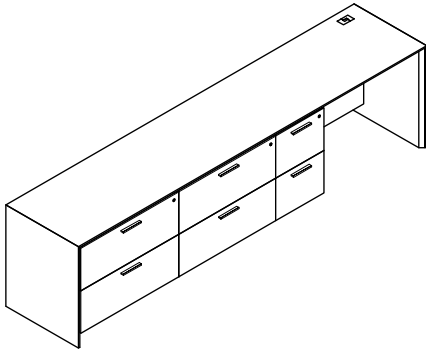

AC0-24115-EEB3-GBR Credenza, lat, lat, f/f, removable mod

24" 115" 29" $8534 498