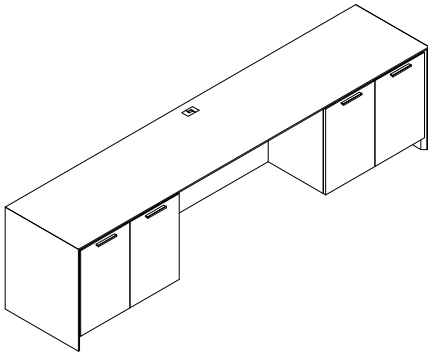

AC0-24115-HH4HH-GBC Credenza, 2 hinged doors, removable mod, 2 hinged doors

24" 115" 29" $6868 346