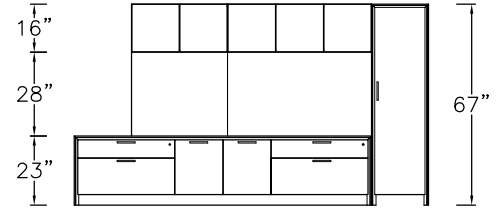

Model	Description	D	W	H	List Price	Weight-lbs
Wall Unit						
AC0-249923-thht-GBC	Credenza, b/lat, b/lat	24"	99"	23"	$7674	418
ASWH3-168016-0-TBF	Wall Hung, hinged doors, 3 bay	16"	80"	16"	$5120	172
ASH013-241967-R	Hinged Door Anchor, 1 bay, 3 adj shelves, right	24"	19"	67"	$3589	202

$16383

792