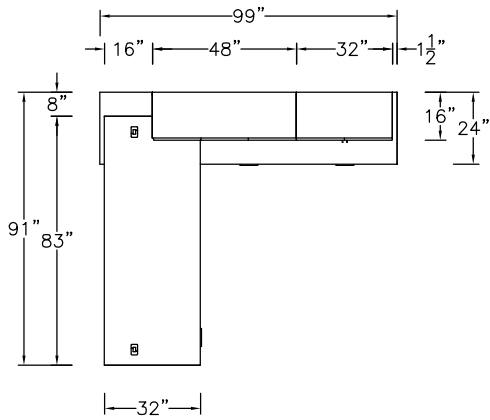

Model	Description	D	W	H	List Price	Weight-lbs
L Workstation						
ADS-3283-AL-MHR	Station Desk without modesty, b/b/f left	32"	83"	29"	$4815	211
AC0-249923-xqt-GFL	Credenza, landing zone, org over lat, b/lat	24"	99"	23"	$6799	398
ASWH21-164828-0-TBF	Wall Hung, hinged doors, 2-bay, 1 adj shelf each, LED lighting & tackboard	16"	48"	28"	$4156	159
ASHT13-163256	Hinged Door Tower, 1 bay, 3 adj shelves	16"	32"	56"	$2895	139

$18665

907