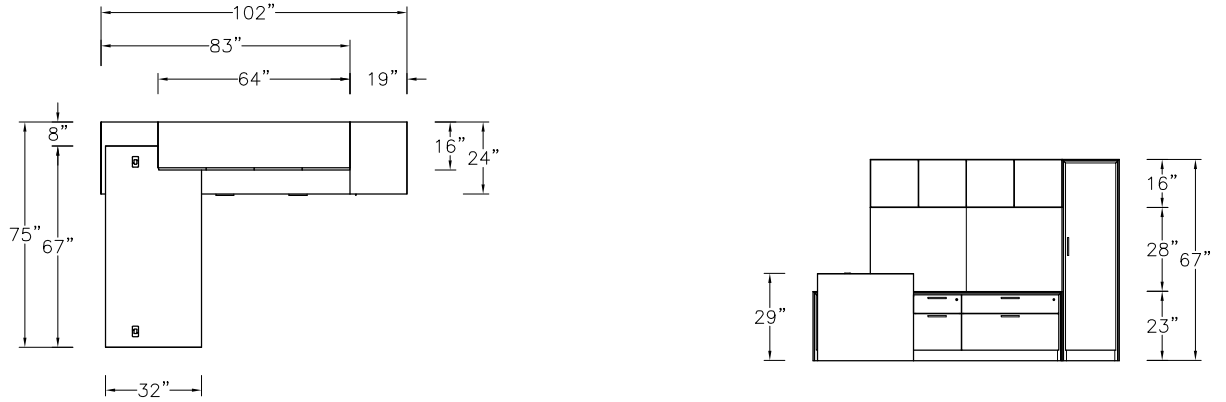

Model	Description	D	W	H	List Price	Weight-lbs
L Workstation						
ADS-3267-0-MHR	Station Desk without modesty	32"	67"	29"	$3106	113
AC0-248323-xat-GFL	Credenza, landing zone, b/f, b/lat	24"	83"	23"	$6474	389
ASWH2-166416-0-TBF	Wall Hung, hinged doors, 2-bay, LED lighting & tackboard	16"	64"	16"	$4007	137
ASH013-241967-R	Hinged Door Anchor, 1 bay, 3 adj shelves right	24"	19"	67"	$3589	202

$17176

841