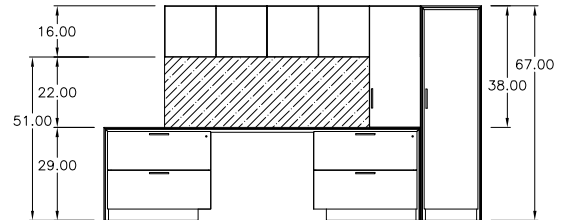

High Workstation Credenzas

Elevation 4