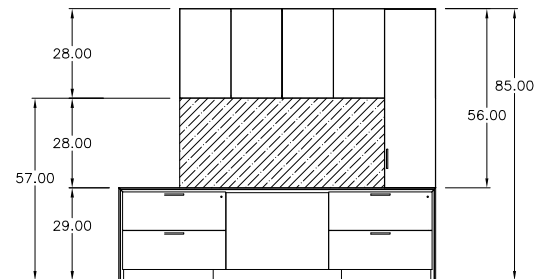

Elevation 6