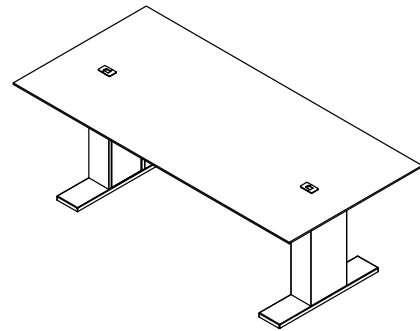

Free Standing Table Desks

D W H List Price Weight-lbs

ADT-3267	Rectangular Table Desk	32"	67"	29"	$5654	169
ADT-3275	Rectangular Table Desk	32"	75"	29"	$5798	178
ADT-3283	Rectangular Table Desk	32"	83"	29"	$5940	187
ADT-4067	Rectangular Table Desk	40"	67"	29"	$5790	188
ADT-4075	Rectangular Table Desk	40"	75"	29"	$5940	199
ADT-4083	Rectangular Table Desk	40"	83"	29"	$6097	210