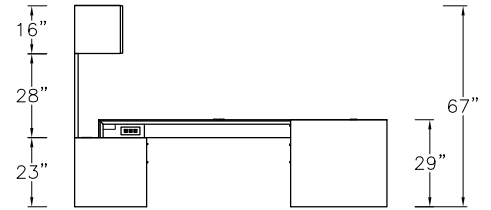

Model	Description	D	W	H	List Price	Weight-lbs
U Workstation						
AD000L-3283-AR	Desk full modesty, b/b/f right	32"	83"	29"	$5339	278
ABS-2464-L-MHL-GBB	Station Bridge, left	24"	64"	29"	$1896	58
AC0-248323-qax-GFR	Credenza, org over lat, bf, landing zone	24"	83"	23"	$6271	359
ASWH3-168016-0-TBF	Wall Hung, hinged doors, 3-bay, LED lighting & tackboard	16"	80"	16"	$5120	172

$18626

867