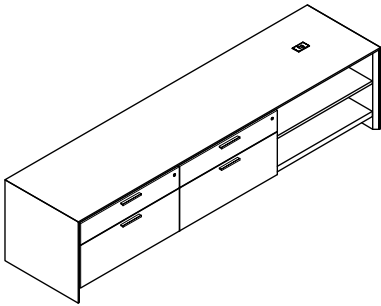

24" 83" 29" \$6213 315

AC0-2483-QB3-GBR Credenza, org over lat, f/f, removable mod

24" 83" 29" \$6289 325

Work Station Credenzas 99" wide 23" high

D W H List Price Weight-lbs

AC0-249923-ttx-GFR Credenza, b/lat, b/lat, landing zone