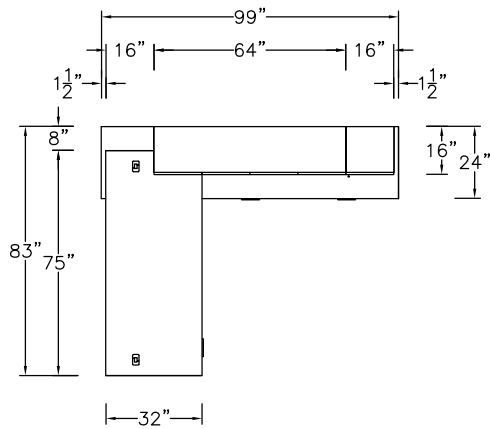

Model	Description	D	W	H	List Price	Weight-lbs
L Workstation						
ADS-3275-AL-MHR	Station Desk without modesty, b/b/f left	32"	75"	29"	$4699	202
AC0-249923-xqt-GFL	Credenza, landing zone, org over lat, b/lat	24"	99"	23"	$6799	398
ASWH2-166416-0-TBF	Wall Hung, hinged doors, 2-bay, LED lighting & tackboard	16"	64"	16"	$4007	137
ASHT12-161644-R	Hinged Door Tower, 1 bay, 2 adj shelves right	16"	16"	44"	$1830	71

$17335

808