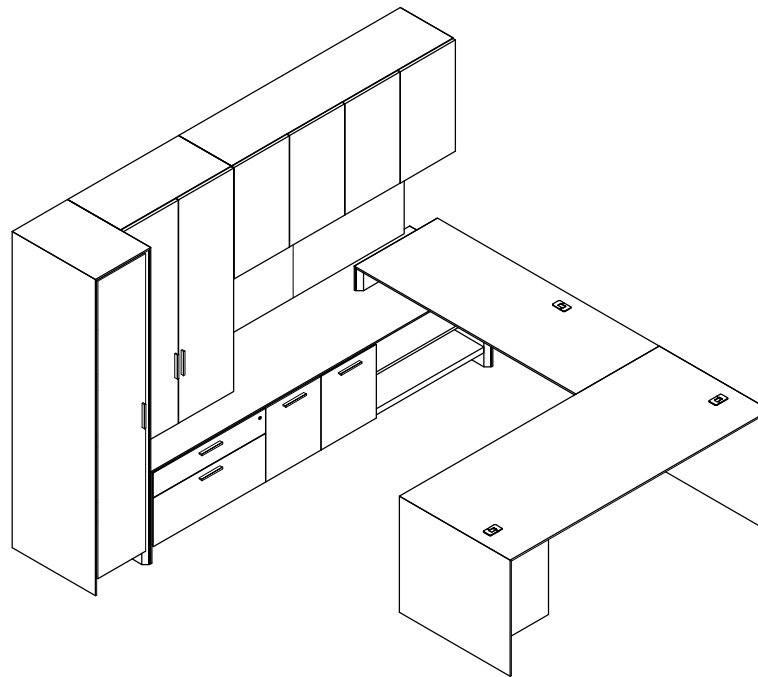

Model	Description	D	W	H	List Price	Weight-lbs
U Workstation						
AD0-3275-AR	Desk without modesty, b/b/f right	32"	75"	29"	$4568	228
ABS-2464-L-MHLGBB	Station Bridge left	24"	64"	29"	$1896	58
AC0-249923-thhx-GFR	Credenza, b/lat, b/f, landing zone	24"	99"	23"	$6974	388
ASH014-241979-L	Hinged Door Anchor, 1-bay, 4 adj shelves, left	24"	19"	79"	$4232	236
ASHT13-163256	Hinged Door Anchor, 1-bay, 3 adj shelves	16"	32"	56"	$2895	139
ASWH21-166428-0-TBF	Wall Hung, hinged doors, 2-bay, 1 adj shelf each, LED lighting & tackboard	16"	64"	28"	$4635	202
					$25200	1250