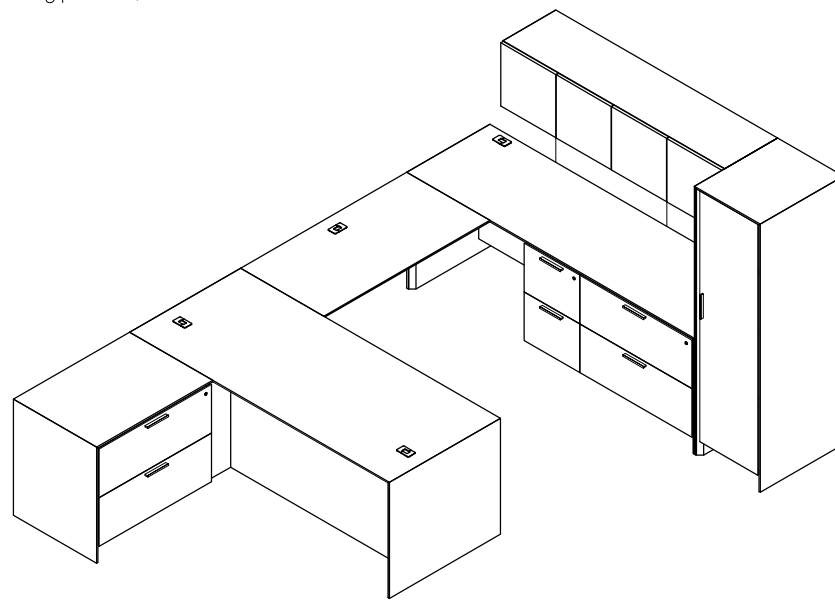

Model	Description	D	W	H	List Price	Weight-lbs
F Workstation						
AD000F-3275-AL	Desk full modesty w/filler, b/b/f left	32"	75"	29"	$5194	265
AR0-2434-EL	Return, lat left	24"	33.5"	29"	$3046	153
AB0-2448-0-GBC	Bridge	24"	48"	29"	$1125	40
AC0-2483-3BE-GBL	Credenza, removable mod, f/f, lat,	24"	83"	29"	$6363	355
ASWH2-166416-0-TBF	Wall Hung, hinged doors, 2-bay, LED lighting & tackboard	16"	64"	16"	$4007	137
ASH013-241967-R	Hinged Door Anchor, 1-bay, 3 adj shelves, right	24"	19"	67"	$3589	202
					$23324	1152