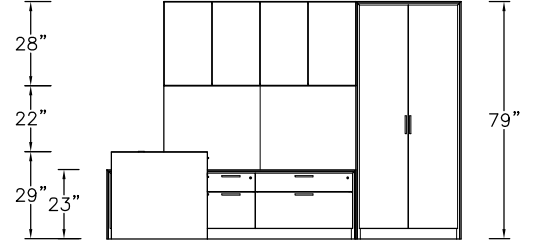

Model	Description	D	W	H	List Price	Weight-lbs
L Workstation						
ADS-3267-AL-MHR	Station Desk without modesty, b/b/f left	32"	67"	29"	$4581	193
AC0-248323-xat-GFL	Credenza, landing zone, b/f, b/lat	24"	83"	23"	$6474	389
ASWH21-166428-0-TBF	Wall Hung, hinged doors, 2-bay, 1 adj shelf each bay, LED lighting & tackboard	16"	64"	28"	$4635	202
ASH014-243579	Hinged Door Anchor, 1 bay, 4 adj shelves right	24"	35"	79"	$5079	323
					$20769	1107