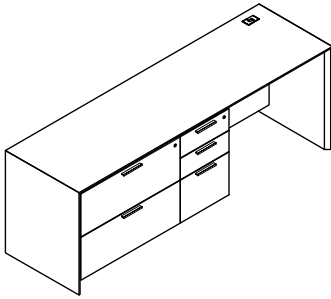

Work Station Credenzas 83" wide 29" high

D W H List Price Weight-lbs

AC0-2483-EA3-GBR Credenza, lat, b/b/f, removable mod

24" 83" 29" $6636 355