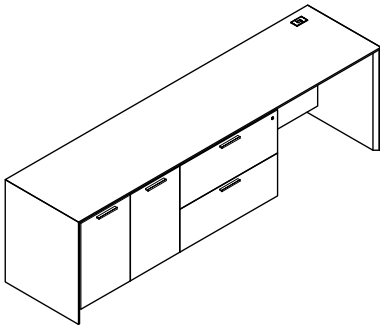

24" 99" 29" \$6944 396

AC0-2499-EE3-GBR Credenza, lat, lat, removable mod

24" 99" 29" \$6819 396

Work Station Credenzas 99" wide 29" high

D W H List Price Weight-lbs

AC0-2499-HHE-GBR Credenza, 2 hinged doors, lat, removable mod