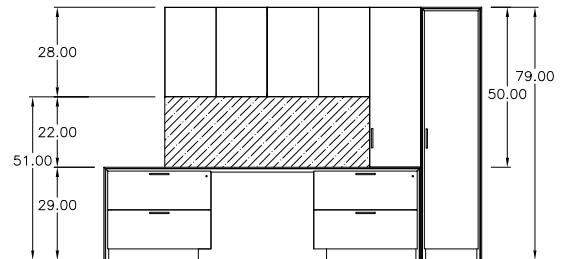

Elevation 5