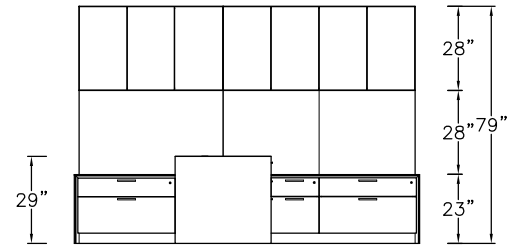

Model	Description	D	W	H	List Price	Weight-lbs
T Workstation						
ADS-3275-AL-MHR	Station Desk without modesty, b/b/f left	32"	75"	29"	$4699	202
AC0-2411523-txat-GFA	Credenza, b/lat, landing zone, b/f, b/lat	24"	115"	23"	$8513	527
ASWH21-164828-0-TBF	Wall Hung, hinged doors, 2-bay, 1 adj shelf each LED lighting & tackboard	16"	48"	28"	$4156	159
ASWH21-166428-0-TBF	Wall Hung, hinged doors, 2-bay, 1 adj shelf each LED lighting & tackboard	16"	64"	28"	$4635	202

$22003

1090