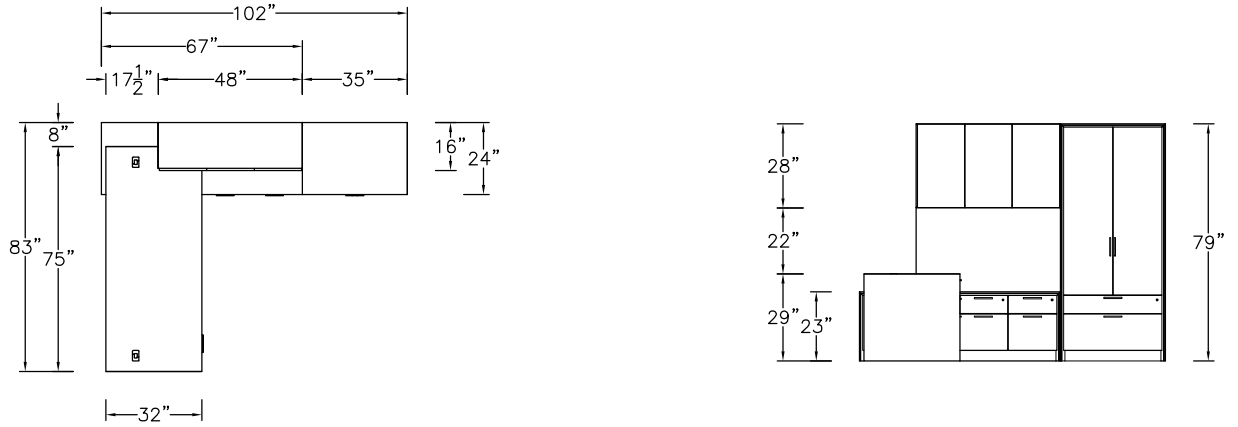

Model	Description	D	W	H	List Price	Weight-lbs
L Workstation						
ADS-3275-AL-MHR	Station Desk without modesty, b/b/f left	32"	75"	29"	$4699	202
AC0-246723-xaa-GFL	Credenza, landing zone, b/f, b/f	24"	67"	23"	$5988	349
ASWH21-164828-0-TBF	Wall Hung, hinged doors, 2-bay, 1 adj shelf each, LED lighting & tackboard	16"	48"	28"	$4156	159
ASS0132-243579	File Storage Anchor add on unit, 1 bay, 3 adj shelves over b/f	24"	35"	79"	$6134	353
					$20977	1063