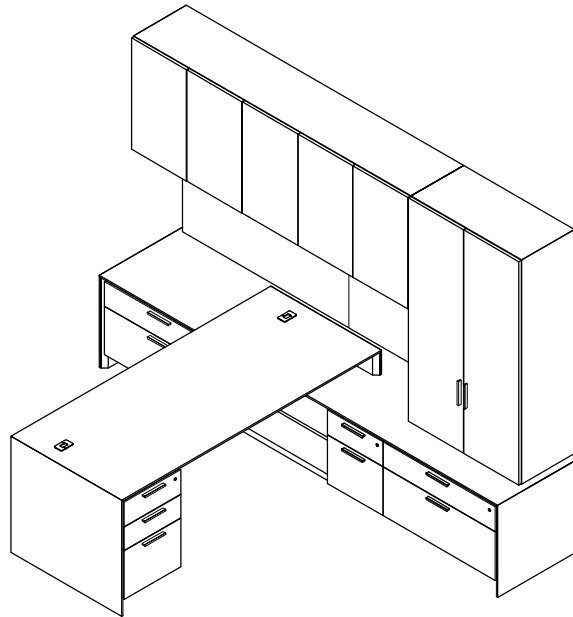

Model	Description	D	W	H	List Price	Weight-lbs
T Workstation						
ADS-3275-AL-MHR	Station Desk without modesty, b/b/f left	32"	75"	29"	$4699	202
AC0-2411523-txat-GFA	Credenza, b/lat, landing zone, b/f, b/lat	24"	115"	23"	$8513	527
ASWH31-168028-0-TBF	Wall Hung, hinged doors, 3-bay, 1 adj shelf each, LED lighting & tackboard	16"	80"	28"	$5973	255
ASHT13-163256	Hinged Door Anchor, 1-bay, 3 adj shelves	16"	32"	56"	$2895	139

$22080

1123