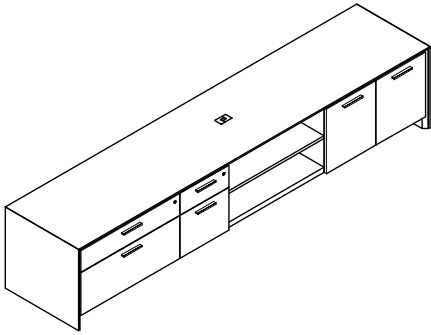

24" 115" 29" \$8534 498

AC0-24115-EEB3-GBR Credenza, lat, lat, f/f, removable mod

24" 115" 29" \$8534 498

Work Station Credenzas 115" wide 29" high

D W H List Price Weight-lbs

AC0-24115-EA3HH-GBB Credenza, lat, b/b/f, removable mod, 2 hinged door