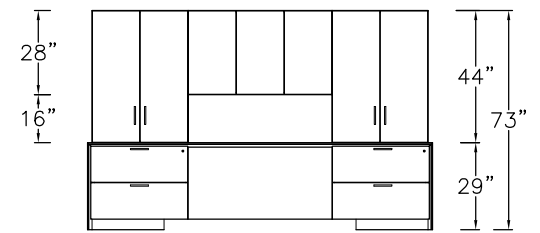

Model	Description	D	W	H	List Price	Weight-lbs
Wall Unit						
AC0-2499-E3E-GBC	Credenza, lat, removable mod, lat	24"	99"	29"	$6819	396
ASHT13-161650-L	Hinged Door Anchor, 1 bay, 3 adj shelves, left	16"	16"	50"	$2223	82
ASWH21-166428-0-TBF	Wall Hung, hinged doors, 2 bay, 1 adj shelf each	16"	64"	28"	$4635	202
ASHT13-161650-R	Hinged Door Anchor, 1 bay, 3 adj shelves, right	16"	16"	50"	$2223	82

$15900

762