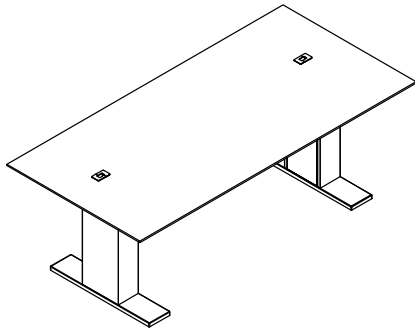

Free Standing Table Desks

D W H List Price Weight-lbs

ADT-3267	Rectangular Table Desk	32"	67"	29"	$5654	169
ADT-3275	Rectangular Table Desk	32"	75"	29"	$5798	178
ADT-3283	Rectangular Table Desk	32"	83"	29"	$5940	187
ADT-4067	Rectangular Table Desk	40"	67"	29"	$5790	188
ADT-4075	Rectangular Table Desk	40"	75"	29"	$5940	199
ADT-4083	Rectangular Table Desk	40"	83"	29"	$6097	210