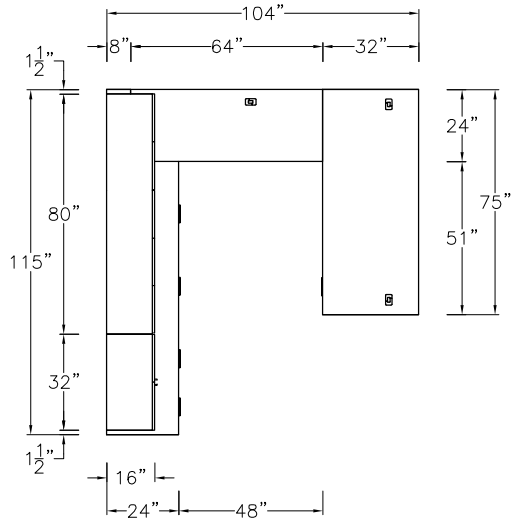

Model	Description	D	W	H	List Price	Weight-lbs
U Workstation						
AD0-3275-AR	Desk without modesty, b/b/f right	32"	75"	29"	$4568	228
ABS-2464-L-MHLGBB	Station Bridge left	24"	64"	29"	$1896	58
AC0-2411523-hhtax-GFR	Credenza, b/lat, b/f, landing zone	24"	115"	23"	$8489	487
ASHT13-163256	Hinged Door Anchor, 1-bay, 3 adj shelves	16"	32"	56"	$2895	139
ASWH31-168028-0-TBF	Wall Hung, hinged doors, 3-bay, 1 adj shelf each, LED lighting & tackboard	16"	80"	28"	$5973	255
					$23821	1167