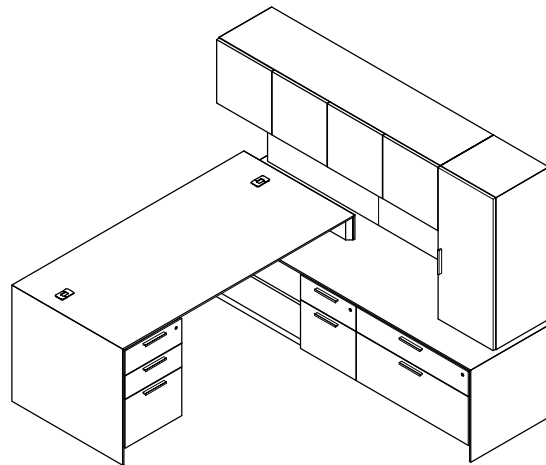

Model	Description	D	W	H	List Price	Weight-lbs
L Workstation						
ADS-3267-AL-MHR	Station Desk without modesty, b/b/f left	32"	67"	29"	$4581	193
AC0-248323-xat-GFL	Credenza, landing zone, b/f, b/lat	24"	83"	23"	$6474	389
ASWH2-166416-0-TBF	Wall Hung, hinged doors, 2-bay, LED lighting & tackboard	16"	64"	16"	$4007	137
ASHT12-161638-R	Hinged Door Tower, 1 bay, 2 adj shelves right	16"	16"	38"	$1721	65
					$16783	784