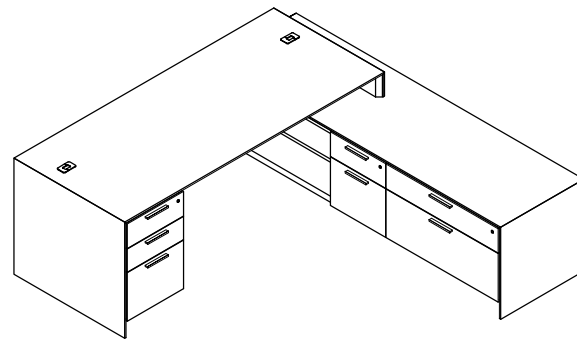

Model	Description	D	W	H	List Price	Weight-lbs
L Workstation						
ADS-3275-AL-MHR	Station Desk without modesty, b/b/f left	32"	75"	29"	$4699	202
AC0-248323-xat-GFL	Credenza, landing zone, b/f, b/lat	24"	83"	23"	$6474	389

$11173

591