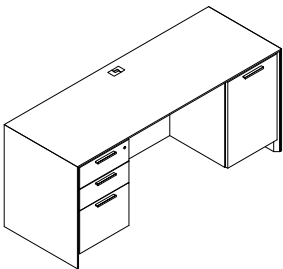

AC0-2467-A3H-GBC Credenza, b/b/f, removable mod, hinged door 24" 67" 29" $5556 269