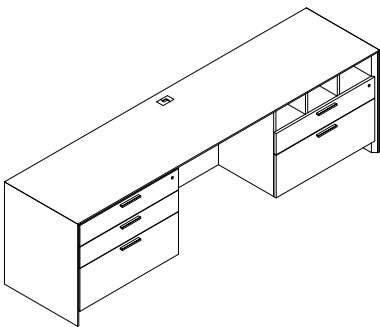

AC0-2499-T3Q-GBC Credenza, b/b/lat, removable mod, org over b/lat

24" 99" 29" $6869 366