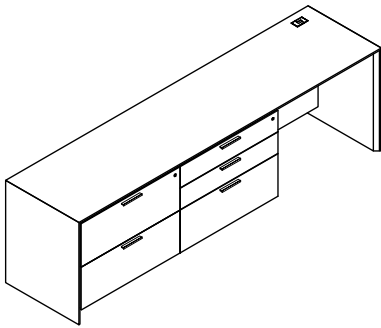

24" 99" 23" \$7674 443

Work Station Credenzas 99" wide 29" high

D W H List Price Weight-lbs

AC0-2499-TBA3-GBR Credenza, b/b/lat, f/f, b/b/f, removable mod

24" 99" 29" \$8482 456

AC0-2499-ET3-GBR Credenza, lat, b/b/lat, removable mod