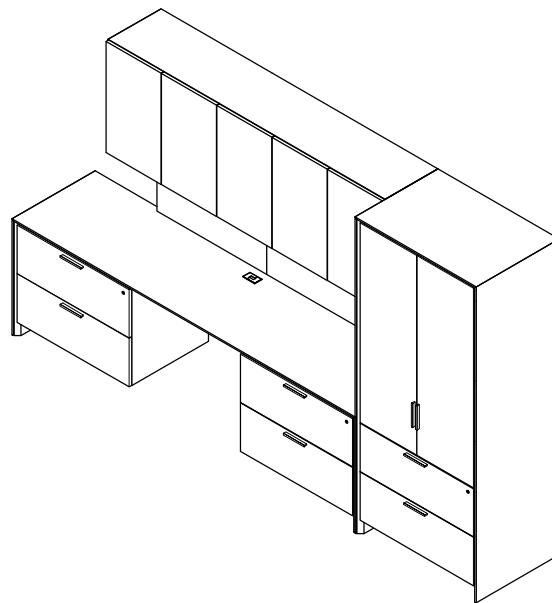

Model	Description	D	W	H	List Price	Weight-lbs
Wall Unit						
AC0-2499-E3E-GBC	Credenza, lat, removable mod, lat	24"	99"	29"	$6819	396
ASWH31-168028-0-TBF	Wall Hung, hinged doors, 3 bay, 1 adj shelf each	16"	80"	28"	$5973	255
ASSD132-243579	File Storage Anchor add on, 1 bay, 3 adj shelves over f/f	24"	35"	79"	$6134	353

$18926

1004