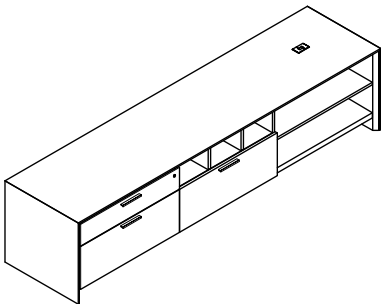

AC0-249923-tqx-GFR Credenza, b/lat, org over lat, landing zone

24" 99" 23" $6799 398