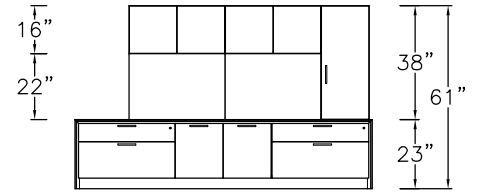

Model	Description	D	W	H	List Price	Weight-lbs
Wall Unit						
AC0-249923-thht-GBC	Credenza, b/lat, b/lat	24"	99"	23"	$7674	418
ASWH2-166416-0-TBF	Wall Hung, hinged doors, 2 bay	16"	64"	16"	$4007	137
ASHT12-161638-R	Hinged Door Cabinet, 1 bay, 2 adj shelves, right	16"	16"	38"	$1721	65