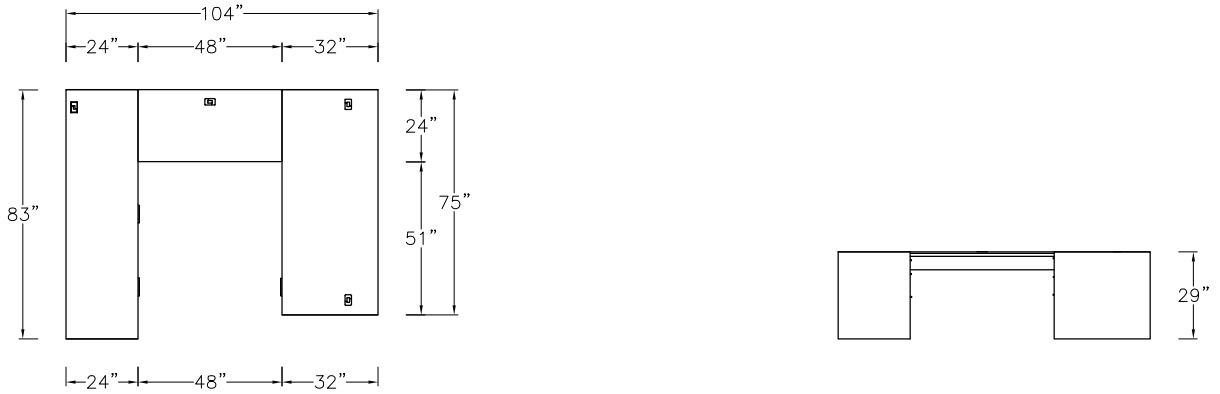

Model	Description	D	W	H	List Price	Weight-lbs
U Workstation						
AD000L-3275-AR	Desk full modesty, b/b/f right	32"	75"	29"	$5194	265
AB0-2448-0-GBC	Bridge	24"	48"	29"	$1125	40
AC0-2483-QB3-GBR	Credenza, org over lat, f/f, removable mod	24"	83"	29"	$6289	325

$12608

630