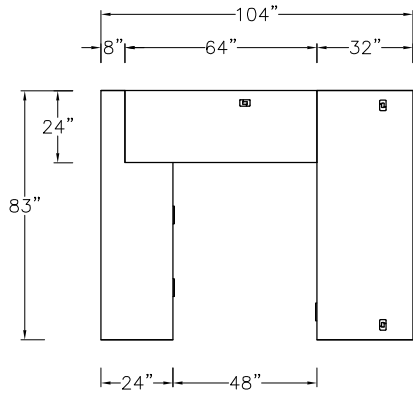

Model	Description	D	W	H	List Price	Weight-lbs
U Workstation						
AD000L-3283-AR	Desk full modesty, b/b/f right	32"	83"	29"	$5339	278
ABS-2464-L-MHL-GBB	Station Bridge, left	24"	64"	29"	$1896	58
AC0-248323-qax-GFR	Credenza, org over lat, bf, landing zone	24"	83"	23"	$6271	359

$13506

695