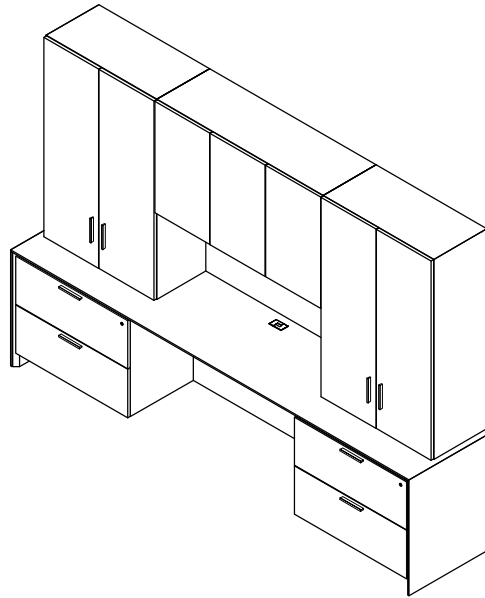

Model	Description	D	W	H	List Price	Weight-lbs
Wall Unit						
AC0-24115-E4E-GBC	Credenza, lat, removable mod, lat	24"	115"	29"	$7174	426
ASHT13-163250	Hinged Door Anchor, 1 bay, 3 adj shelves	16"	32"	50"	$2761	131
ASWH21-166428-0-TBF	Wall Hung, hinged doors, 2 bay, 1 adj shelf each	16"	64"	28"	$4635	202
ASHT13-163250	Hinged Door Anchor, 1 bay, 3 adj shelves	16"	32"	50"	$2761	131

$17331

890