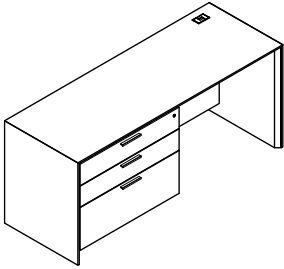

Work Station Credenzas 67" wide 29" high

D W H List Price Weight-lbs

AC0-2467-T3-GBR Credenza, b/b/lat, removable mod

24" 67" 29" $4781 254