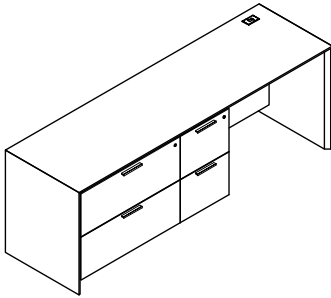

AC0-2483-EB3-GBR Credenza, lat, f/f, removable mod

24" 83" 29" $6363 355