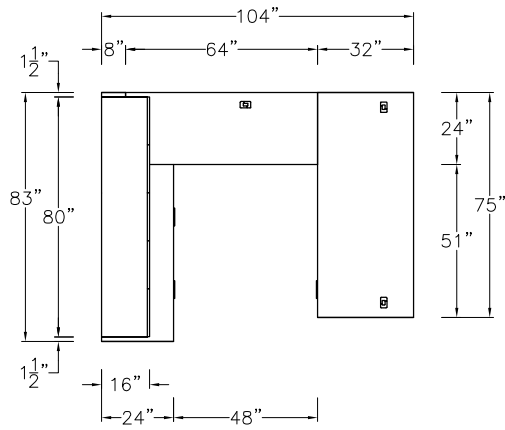

Model	Description	D	W	H	List Price	Weight-lbs
U Workstation						
AD000L-3275-AR	Desk full modesty, b/b/f right	32"	75"	29"	$5194	265
ABS-2464-L-MHL-GBB	Station Bridge, left	24"	64"	29"	$1896	58
AC0-248323-qax-GFR	Credenza, org over lat, bf, landing zone	24"	83"	23"	$6271	359
ASWH3-168016-0-TBF	Wall Hung, hinged doors, 3-bay, LED lighting & tackboard	16"	80"	16"	$5120	172

$18481

854