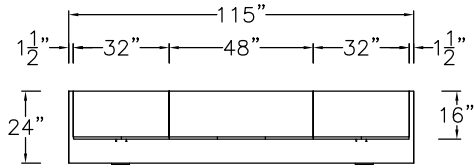

Model	Description	D	W	H	List Price	Weight-lbs
Wall Unit						
AC0-24115-E4E-GBC	Credenza, lat, removable mod, lat	24"	115"	29"	$7174	426
ASSHT12-163238	File Storage Anchor w/Hinged Doors , 1 adj shelf over f/f	16"	32"	38"	$3399	128
ASWH2-164816-0-TBF	Wall Hung, hinged doors, 2 bay	16"	48"	16"	$3611	107
ASHT12-163238	Hinged Door Cabinet, 1 bay, 2 adj shelves	16"	32"	38"	$2176	104

$16360

765