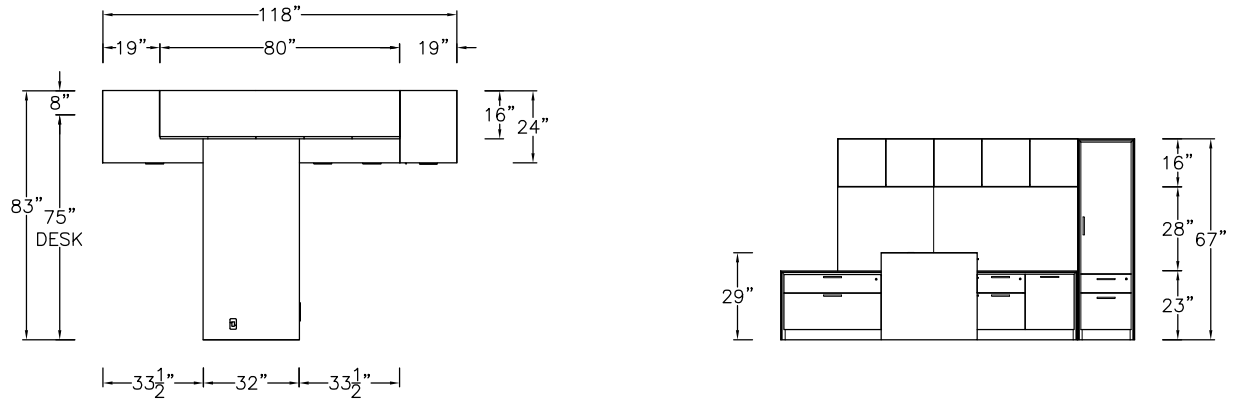

Model	Description	D	W	H	List Price	Weight-lbs
T Workstation						
ADS-3275-AL-MHR	Station Desk without modesty, b/b/f left	32"	75"	29"	$4699	202
AC0-249923-txah-GFA	Credenza, b/lat, landing zone, b/f	24"	99"	23"	$7674	443
ASWH3-168016-0-TBF	Wall Hung, hinged doors, 3-bay, LED lighting & tackboard	16"	80"	16"	$5120	172
ASS0122-241967-R	File Storage Anchor, 1 bay, 2 adj shelves over b/f right	24"	19"	67"	$4682	232
					$22175	1049