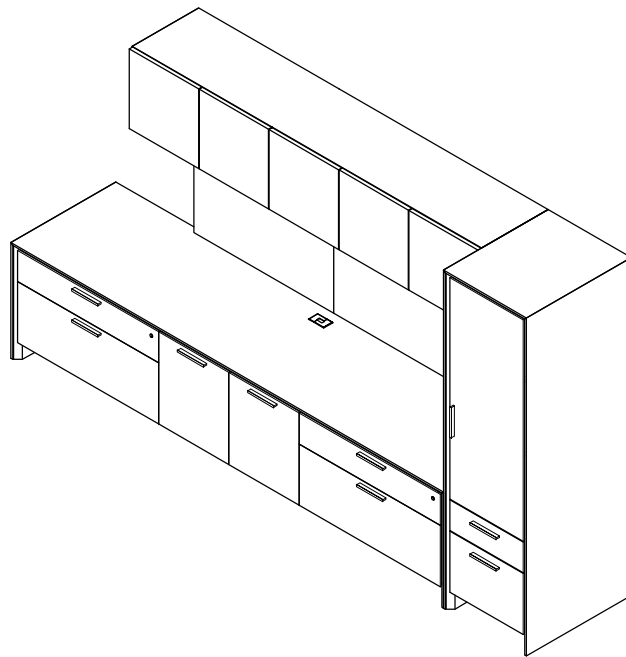

Model	Description	D	W	H	List Price	Weight-lbs
Wall Unit						
AC0-249923-thht-GBC	Credenza, b/lat, b/lat	24"	99"	23"	$7674	418
ASWH3-168016-0-TBF	Wall Hung, hinged doors, 3 bay	16"	80"	16"	$5120	172
ASS0122-241967-R	File Storage Anchor, 1 bay, 1 adj shelf over b/f, right	24"	19"	67"	$4682	232

$17476

822