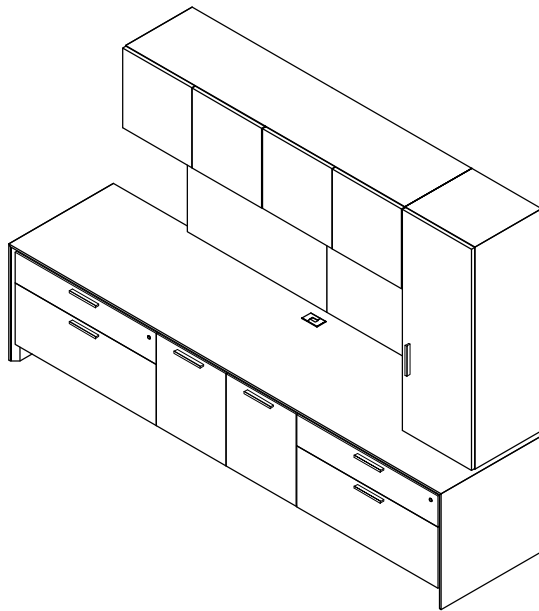

Model	Description	D	W	H	List Price	Weight-lbs
Wall Unit						
AC0-249923-thht-GBC	Credenza, b/lat, b/lat	24"	99"	23"	$7674	418
ASWH2-166416-0-TBF	Wall Hung, hinged doors, 2 bay	16"	64"	16"	$4007	137
ASHT12-161644-R	Hinged Door Anchor, 1 bay, 2 adj shelves, right	16"	16"	44"	$1830	71

$13511

626