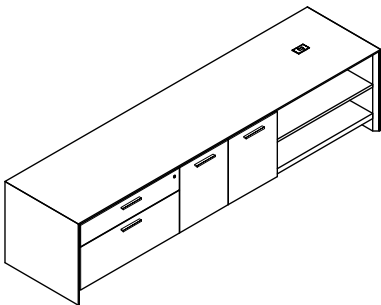

AC0-249923-thhx-GFR Credenza, b/lat, 2 hinged doors, landing zone

24" 99" 23" $6974 388