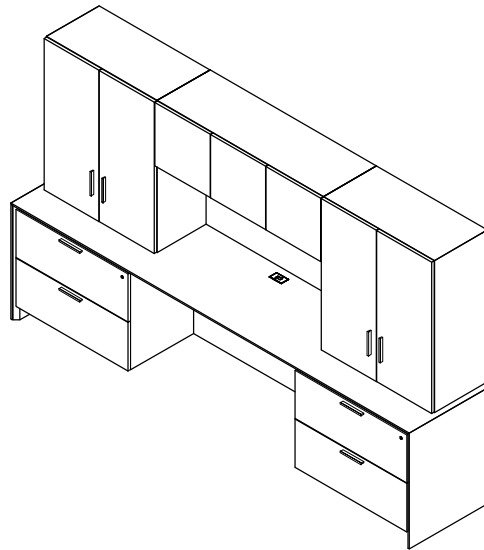

Model	Description	D	W	H	List Price	Weight-lbs
Wall Unit						
AC0-24115-E4E-GBC	Credenza, lat, removable mod, lat	24"	115"	29"	$7174	426
ASSHT12-163238	File Storage Anchor w/Hinged Doors , 1 adj shelf over f/f	16"	32"	38"	$3399	128
ASWH2-164816-0-TBF	Wall Hung, hinged doors, 2 bay	16"	48"	16"	$3611	107
ASHT12-163238	Hinged Door Cabinet, 1 bay, 2 adj shelves	16"	32"	38"	$2176	104

$16360

765