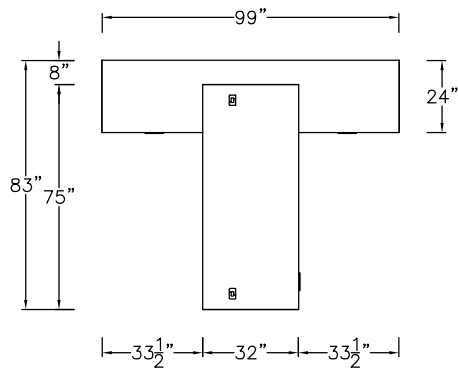

Model	Description	D	W	H	List Price	Weight-lbs
T Workstation						
ADS-3275-AL-MHR	Station Desk without modesty, b/b/f left	32"	75"	29"	$4699	202
AC0-249923-txt-GFA	Credenza, b/lat, landing zone, b/lat	24"	99"	23"	$7001	428

$11700

630