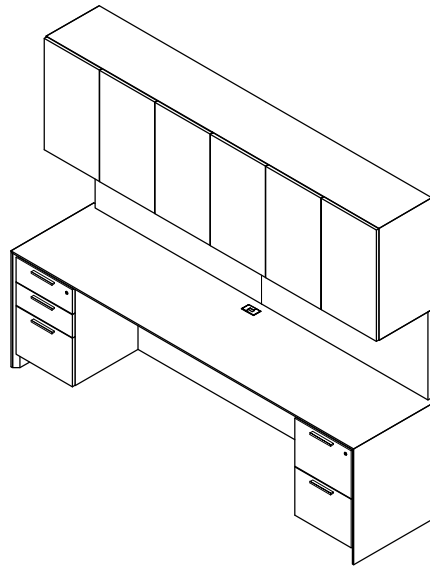

Model	Description	D	W	H	List Price	Weight-lbs
Wall Unit						
AC0-2499-A6B-GBC	Credenza, b/b/f, removable mod, f/f	24"	99"	29"	$6689	372
ASWH31-169628-0-TBF	Wall Hung, hinged doors, 3 bay, 1 adj shelf each	16"	96"	28"	$6620	299