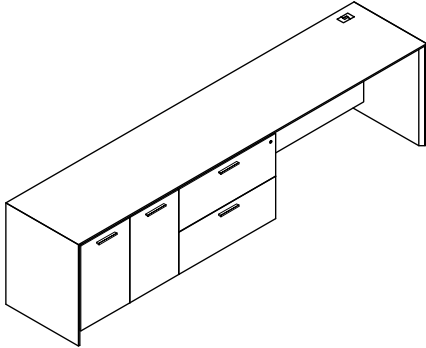

AC0-24115-HHE4-GBR Credenza, 2 hinged doors, lat, removable mod

24" 115" 29" $7021 386