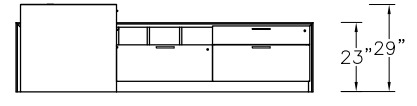

Model	Description	D	W	H	List Price	Weight-lbs
L Workstation						
ADS-3267-AL-MHR	Station Desk without modesty, b/b/f left	32"	67"	29"	$4581	193
AC0-249923-xqt-GFL	Credenza, landing zone, org over lat, b/lat	24"	99"	23"	$6799	398

$11380

591