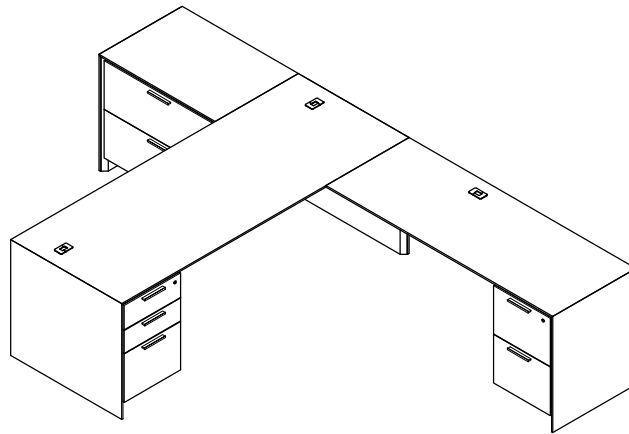

Model	Description	D	W	H	List Price	Weight-lbs
T Workstation						
AD0-3283-AL	Desk without modesty, b/b/f left	32"	83"	29"	$4686	237
AR0-2434-EL	Return, lat left	24"	3.5"	29"	$3046	153
AR0-2466-BR-GBC	Return, f/f right	24"	65.5"	29"	$3328	159