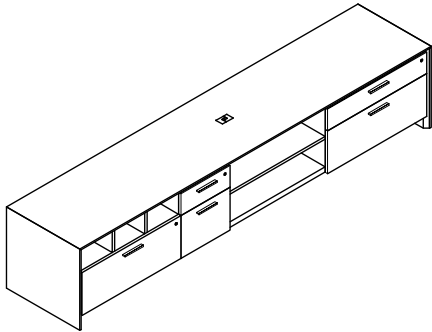

AC0-2411523-qaxt-GFB Credenza, org over lat, b/f, landing zone, b/lat

24" 115" 23" $8314 497