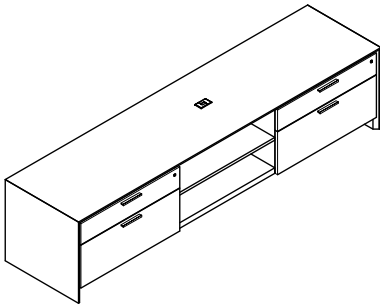

AC0-249923-txt-GFC Credenza, b/lat, landing zone, b/lat

24" 99" 23" $7001 428