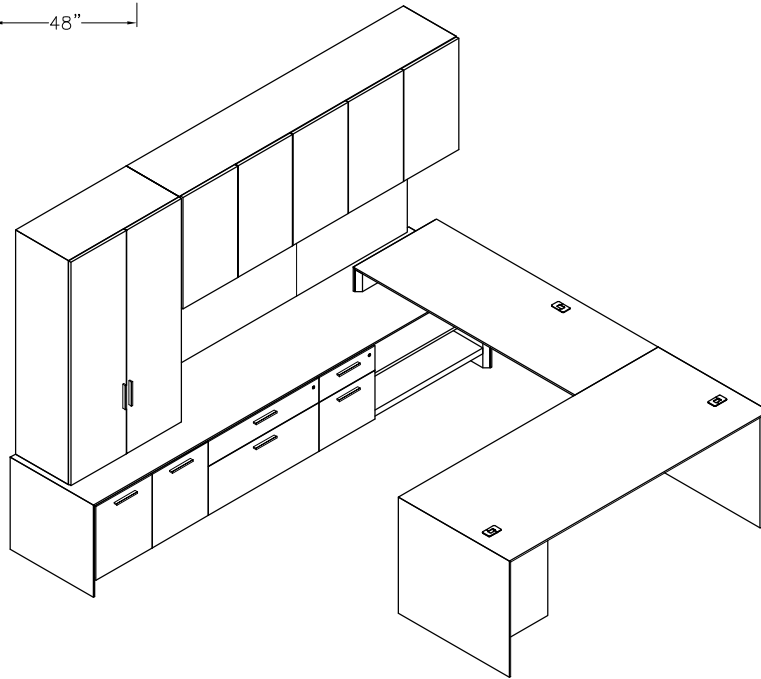

Model	Description	D	W	H	List Price	Weight-lbs
U Workstation						
AD0-3275-AR	Desk without modesty, b/b/f right	32"	75"	29"	$4568	228
ABS-2464-L-MHLGBB	Station Bridge left	24"	64"	29"	$1896	58
AC0-2411523-hhtax-GFR	Credenza, b/lat, b/f, landing zone	24"	115"	23"	$8489	487
ASHT13-163256	Hinged Door Anchor, 1-bay, 3 adj shelves	16"	32"	56"	$2895	139
ASWH31-168028-0-TBF	Wall Hung, hinged doors, 3-bay, 1 adj shelf each, LED lighting & tackboard	16"	80"	28"	$5973	255
					$23821	1167