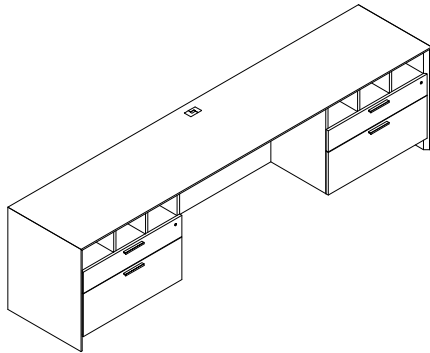

AC0-24115-Q3Q-GBC Credenza, org over b/lat, removable mod, org over b/lat

24" 115" 29" $6908 358