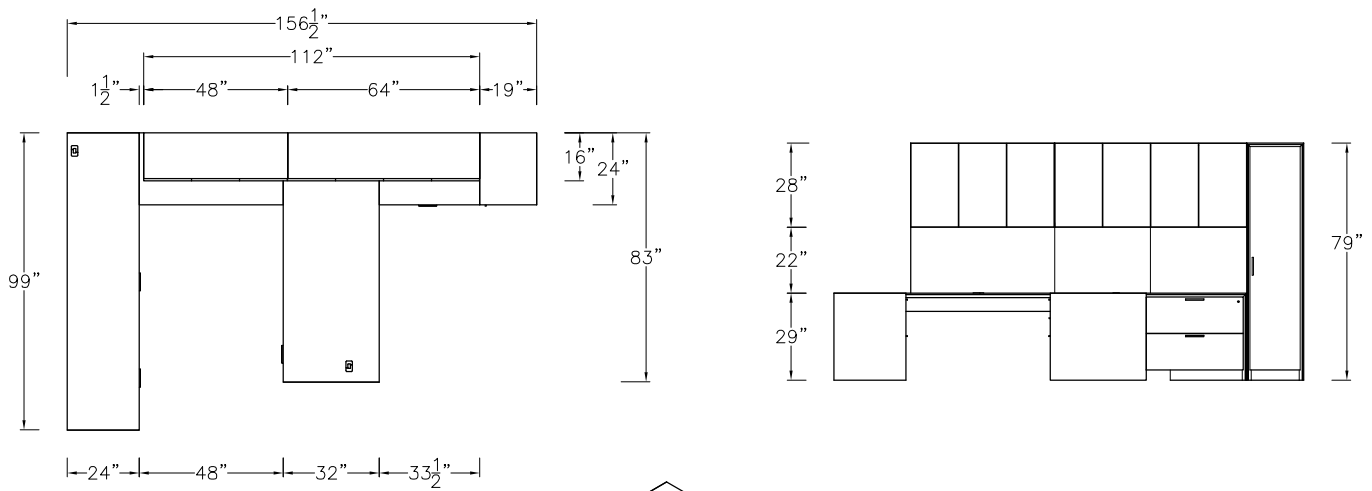

Model	Description	D	W	H	List Price	Weight-lbs
F Workstation						
AD0-3283-AR	Desk without modesty, b/b/f right	32"	83"	29"	$4686	237
AR0-2434-ER	Return, lat right	24"	33.5"	29"	$3046	153
AB0-2448-0-GBC	Bridge	24"	48"	29"	$1125	40
AC0-2499-EE3-GBR	Credenza, lat, lat, removable mod	24"	99"	29"	$6819	396
ASWH21-164828-0-TBF	Wall Hung, hinged doors, 2-bay, 1 adj shelf each, LED lighting & tackboard	16"	48"	28"	$4156	159
ASWH21-166428-0-TBF	Wall Hung, hinged doors, 2-bay, 1 adj shelf each, LED lighting & tackboard	16"	64"	28"	$4635	202
ASSH014-241979-R	Hinged Door Anchor, 1 bay, 4 adj shelves, right	24"	19"	79"	$4232	236
					$28699	1423