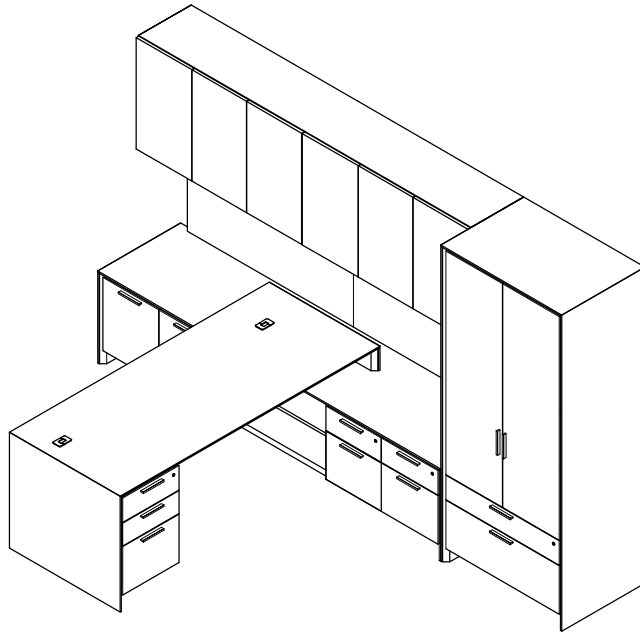

Model	Description	D	W	H	List Price	Weight-lbs
T Workstation						
ADS-3275-AL-MHR	Station Desk without modesty, b/b/f left	32"	75"	29"	$4699	202
AC0-249923-hhxaa-GFA	Credenza, 2 hinged door, landing zone, b/f, b/f	24"	99"	23"	$7997	448
ASWH31-169628-0-TBF	Wall Hung, hinged doors, 3-bay, 1 adj shelf each, LED lighting & tackboard	16"	96"	28"	$6620	299
ASS0132-243579	Storage Anchor, 1-bay, 3 adj shelves over b/f	24"	35"	79"	$6134	353

$25450

1302