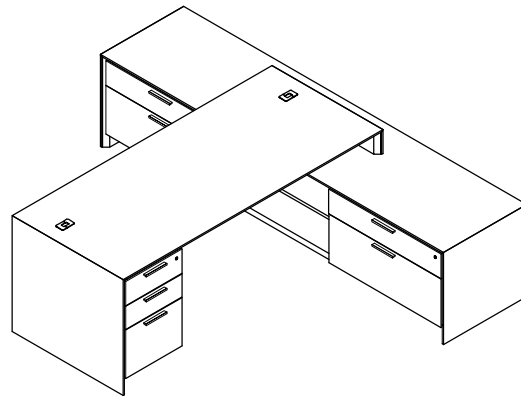

Model	Description	D	W	H	List Price	Weight-lbs
T Workstation						
ADS-3275-AL-MHR	Station Desk without modesty, b/b/f left	32"	75"	29"	$4699	202
AC0-249923-txt-GFA	Credenza, b/lat, landing zone, b/lat	24"	99"	23"	$7001	428

$11700

630