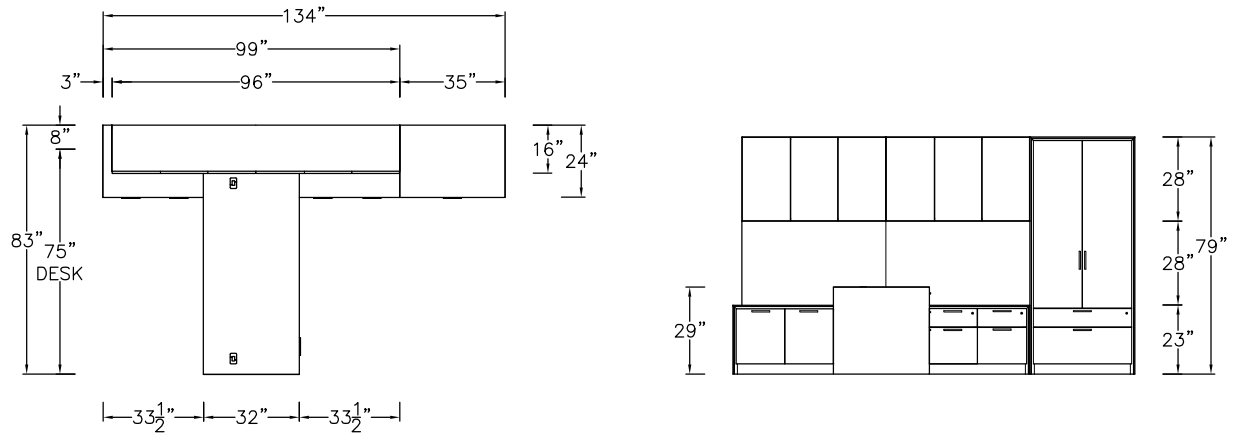

Model	Description	D	W	H	List Price	Weight-lbs
T Workstation						
ADS-3275-AL-MHR	Station Desk without modesty, b/b/f left	32"	75"	29"	$4699	202
AC0-249923-hhxaa-GFA	Credenza, 2 hinged door, landing zone, b/f, b/f	24"	99"	23"	$7997	448
ASWH31-169628-0-TBF	Wall Hung, hinged doors, 3-bay, 1 adj shelf each, LED lighting & tackboard	16"	96"	28"	$6620	299
ASS0132-243579	Storage Anchor, 1-bay, 3 adj shelves over b/f	24"	35"	79"	$6134	353

$25450

1302