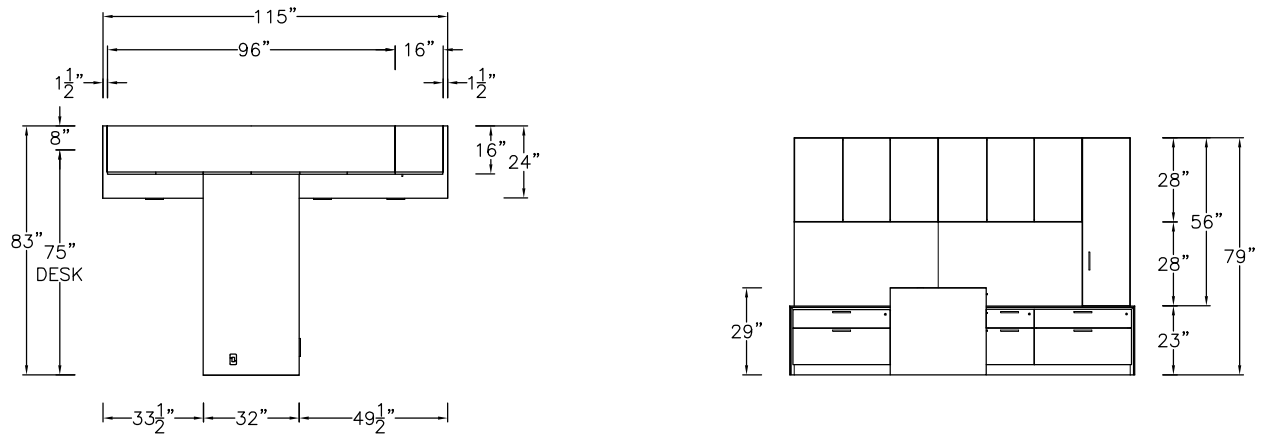

Model	Description	D	W	H	List Price	Weight-lbs
T Workstation						
ADS-3275-AL-MHR	Station Desk without modesty, b/b/f left	32"	75"	29"	$4699	202
AC0-2411523-txat-GFA	Credenza, b/lat, landing zone, b/f, b/lat	24"	115"	23"	$8513	527
ASWH31-169628-0-TBF	Wall Hung, hinged doors, 3-bay, 1 adj shelf each, LED lighting & tackboard	16"	96"	28"	$6620	299
ASHT13-161656-R	Hinged Door Anchor, 1-bay, 3 adj shelves right	16"	16"	56"	$2332	88
					$22164	1116