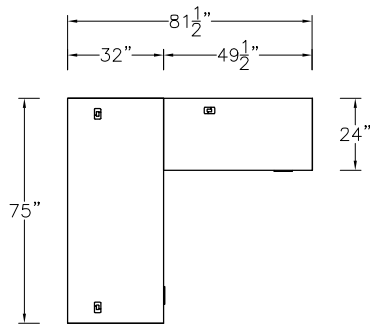

Model	Description	D	W	H	List Price	Weight-lbs
L Workstation						
AD0-3275-AL-MHR	Desk without modesty, b/b/f left	32"	75"	29"	$4918	228
AR0-2450-BR-GBA	Return, f/f right	24"	49.5"	29"	$3145	146

$8063

374

17