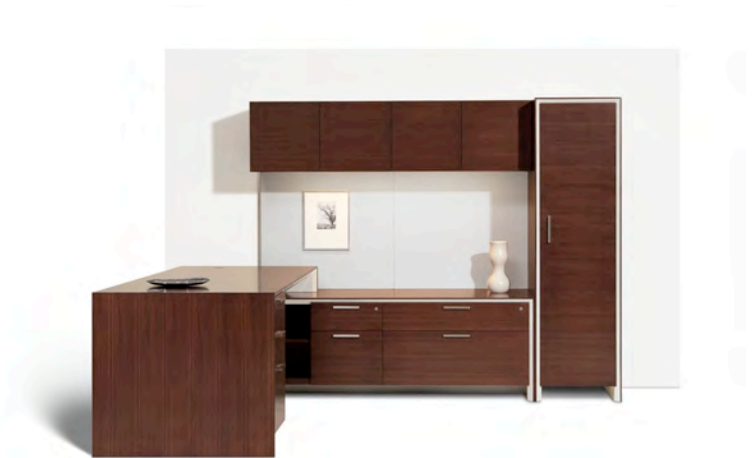

Wood Species & Finishes

AERO Finish Program

Part of AERO's unique aesthetic lies in the finish combinations. In the all wood option please select vertical or horizontal grain direction for the doors, drawer fronts, and modesty panels. High-quality wood finishes can be combined with Chalk painted sub-tops. Also Chalk painted modesty panels, drawer fronts and doors are available.

Premium Wood Veneers

- Plain Sliced Walnut
- Plain Sliced Maple
- Plain Sliced Cherry
- Quarter Cut Walnut
- Quarter Cut Maple
- Quarter Cut Cherry
- Rift Cut Oak

The wood species above are finished with any of the standard colors. For more information visit www.ccnintl.com/FINISHES.

Finishes

Standard Wood Finishes

Our finish program is represented using a number system from the lightest (#2 clear) to the darkest (#8 dark brown). These standard shades compliment the various species in a variety of ways thus creating a broad pallet.

Hardware

Aero's standard hardware includes a 1/2" x 5 3/4" Bar Pull and 2" x 3 1/2" Rectangular Grommets in satin nickel finish.

Finish Options

Sub-Top Finish

Matching Wood or Chalk

Doors, Drawer Fronts and Modesty

Wood or Chalk

If Wood indicate Vertical or Horizontal grain direction.