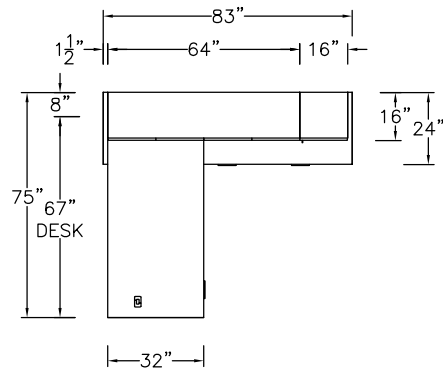

Model	Description	D	W	H	List Price	Weight-lbs
L Workstation						
ADS-3267-AL-MHR	Station Desk without modesty, b/b/f left	32"	67"	29"	$4581	193
AC0-248323-xat-GFL	Credenza, landing zone, b/f, b/lat	24"	83"	23"	$6474	389
ASWH2-166416-0-TBF	Wall Hung, hinged doors, 2-bay, LED lighting & tackboard	16"	64"	16"	$4007	137
ASHT12-161638-R	Hinged Door Tower, 1 bay, 2 adj shelves right	16"	16"	38"	$1721	65
					$16783	784