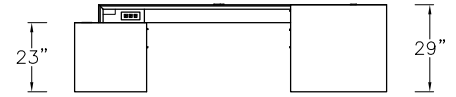

Model	Description	D	W	H	List Price	Weight-lbs
U Workstation						
AD000L-3283-AR	Desk full modesty, b/b/f right	32"	83"	29"	$5339	278
ABS-2464-L-MHL-GBB	Station Bridge, left	24"	64"	29"	$1896	58
AC0-248323-qax-GFR	Credenza, org over lat, bf, landing zone	24"	83"	23"	$6271	359

$13506

695