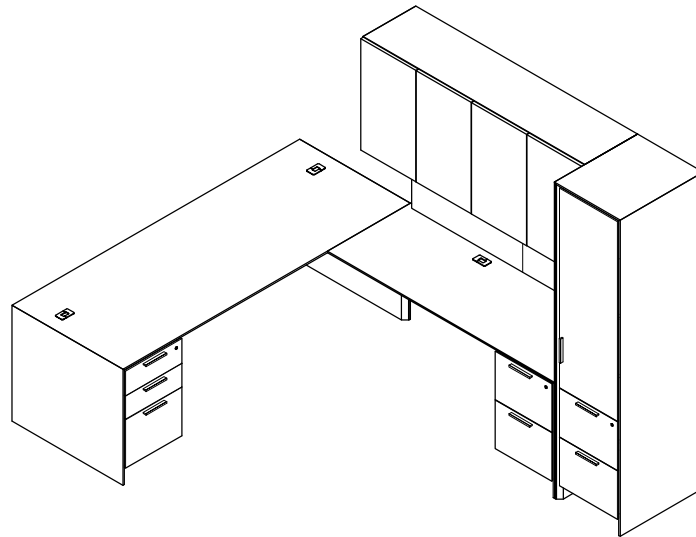

Model	Description	D	W	H	List Price	Weight-lbs
L Workstation						
AD0-3283-AL	Desk without modesty, b/b/f left	32"	83"	29"	$4686	237
AR0-2466-BR-GBC	Return, f/f right	24"	65.5"	29"	$3328	159
ASWH21-166428-0-TBF	Wall Hung, hinged doors, 2-bay, 1 adj shelf each, LED lighting & tackboard	16"	64"	28"	$4635	202
ASSD132-241979-R	File Storage Anchor add on unit, 1 bay, 3 adj shelves over f/f right	24"	19"	79"	$5322	266

$17971

864