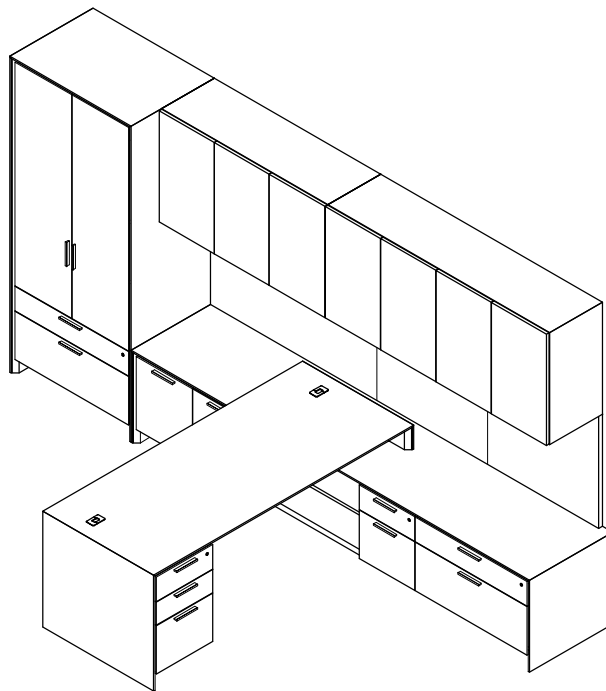

Model	Description	D	W	H	List Price	Weight-lbs
T Workstation						
ADS-3275-AL-MHR	Station Desk without modesty, b/b/f left	32"	75"	29"	$4699	202
AC0-2411523-hhxat-GFA	Credenza, 2 hinged door, landing zone, b/f, b/lat	24"	115"	23"	$8489	487
ASS0132-243579	File Storage Anchor, 1-bay, 3 adj shelves over b/f	24"	35"	79"	$6134	353
ASWH21-164828-0-TBF	Wall Hung, hinged doors, 2-bay, 1 adj shelf each, LED lighting & tackboard	16"	48"	28"	$4156	159
ASWH21-166428-0-TBF	Wall Hung, hinged doors, 2-bay, 1 adj shelf each, LED lighting & tackboard	16"	64"	28"	$4635	202
					$28113	1403