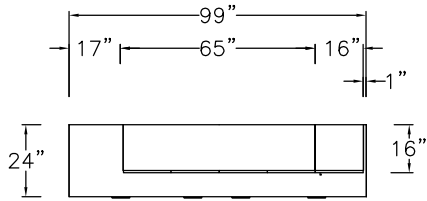

Model	Description	D	W	H	List Price	Weight-lbs
Wall Unit						
AC0-249923-thht-GBC	Credenza, b/lat, b/lat	24"	99"	23"	$7674	418
ASWH2-166416-0-TBF	Wall Hung, hinged doors, 2 bay	16"	64"	16"	$4007	137
ASHT12-161638-R	Hinged Door Cabinet, 1 bay, 2 adj shelves, right	16"	16"	38"	$1721	65