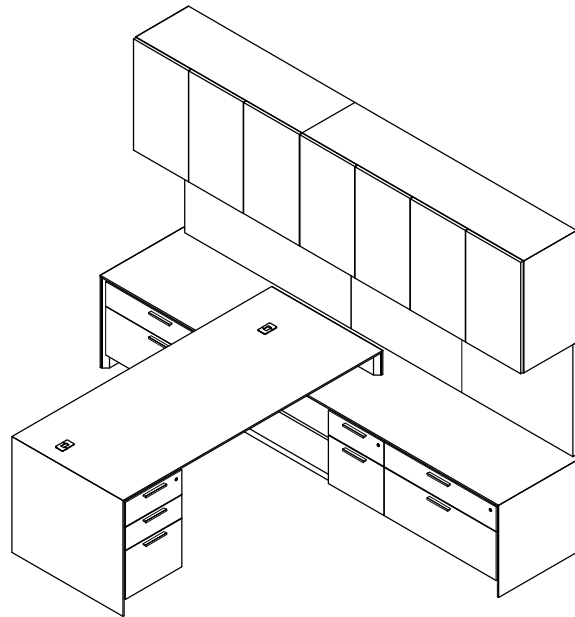

Model	Description	D	W	H	List Price	Weight-lbs
T Workstation						
ADS-3275-AL-MHR	Station Desk without modesty, b/b/f left	32"	75"	29"	$4699	202
AC0-2411523-txat-GFA	Credenza, b/lat, landing zone, b/f, b/lat	24"	115"	23"	$8513	527
ASWH21-164828-0-TBF	Wall Hung, hinged doors, 2-bay, 1 adj shelf each LED lighting & tackboard	16"	48"	28"	$4156	159
ASWH21-166428-0-TBF	Wall Hung, hinged doors, 2-bay, 1 adj shelf each LED lighting & tackboard	16"	64"	28"	$4635	202

$22003

1090