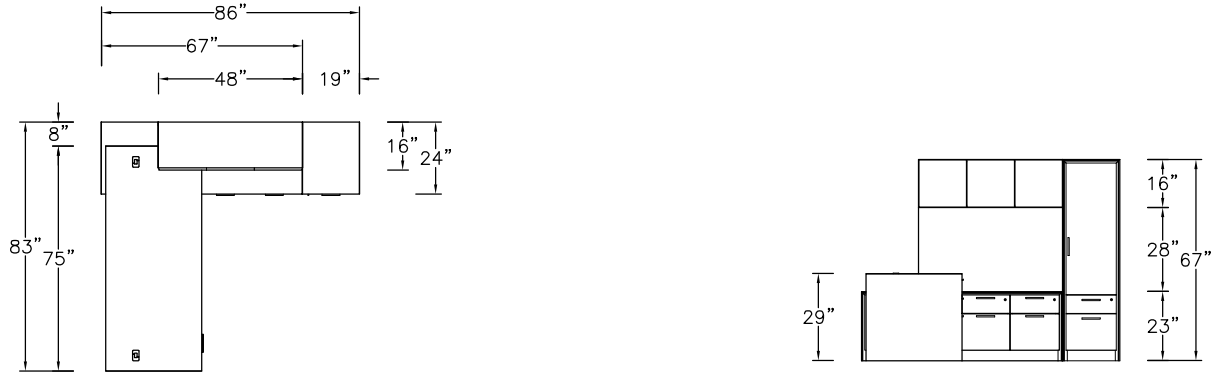

Model	Description	D	W	H	List Price	Weight-lbs
L Workstation						
ADS-3275-AL-MHR	Station Desk without modesty, b/b/f left	32"	75"	29"	$4699	202
AC0-246723-xaa-GFL	Credenza, landing zone, b/f, b/f	24"	67"	23"	$5988	349
ASWH2-164816-0-TBF	Wall Hung, hinged doors, 2-bay, LED lighting & tackboard	16"	48"	16"	$3611	107
ASS0122-241967-R	File Storage Anchor, 1 bay, 2 adj shelves over b/f right	24"	19"	67"	$4682	232
					$18980	890