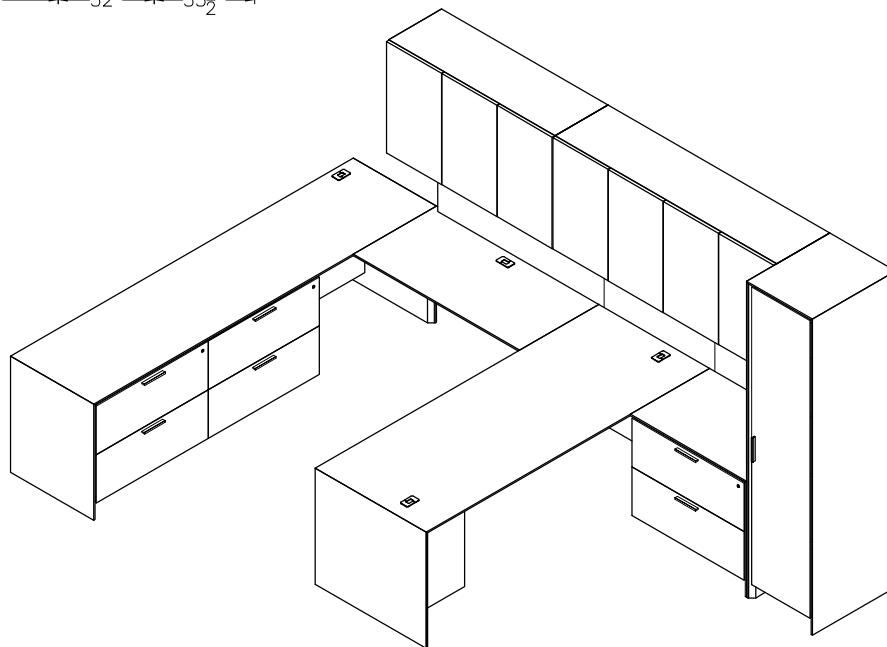

Model	Description	D	W	H	List Price	Weight-lbs
F Workstation						
AD0-3283-AR	Desk without modesty, b/b/f right	32"	83"	29"	$4686	237
AR0-2434-ER	Return, lat right	24"	33.5"	29"	$3046	153
AB0-2448-0-GBC	Bridge	24"	48"	29"	$1125	40
AC0-2499-EE3-GBR	Credenza, lat, lat, removable mod	24"	99"	29"	$6819	396
ASWH21-164828-0-TBF	Wall Hung, hinged doors, 2-bay, 1 adj shelf each, LED lighting & tackboard	16"	48"	28"	$4156	159
ASWH21-166428-0-TBF	Wall Hung, hinged doors, 2-bay, 1 adj shelf each, LED lighting & tackboard	16"	64"	28"	$4635	202
ASSH014-241979-R	Hinged Door Anchor, 1 bay, 4 adj shelves, right	24"	19"	79"	$4232	236
					$28699	1423