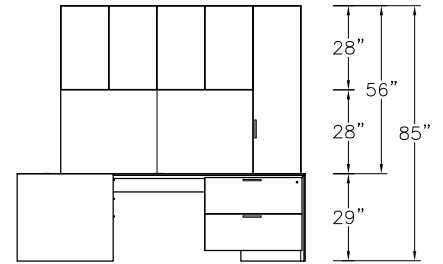

Model	Description	D	W	H	List Price	Weight-lbs
L Workstation						
ADS-3275-AL	Station Desk without modesty, b/b/f left	32"	75"	29"	$4349	202
AR0-2466-ER-GBA	Return, lat right	24"	65.5"	29"	$3505	179
ASWH21-166428-0-TBF	Wall Hung, hinged doors, 2-bay, 1 adj shelf each, LED lighting & tackboard	16"	64"	28"	$4635	202
ASHT13-161656-R	Hinged Door Anchor, 1 bay, 3 adj shelves right	16"	16"	56"	$2332	88

$14821

671