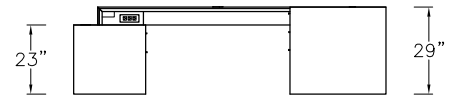

Model	Description	D	W	H	List Price	Weight-lbs
U Workstation						
AD0-3275-AR	Desk full modesty, b/b/f right	32"	75"	29"	$4568	228
ABS-2464-L-MHL-GBB	Station Bridge, left	24"	64"	29"	$1896	58
AC0-248323-ttx-GFR	Credenza, b/lat, b/lat, landing zone	24"	83"	23"	$6273	409

$13187

695