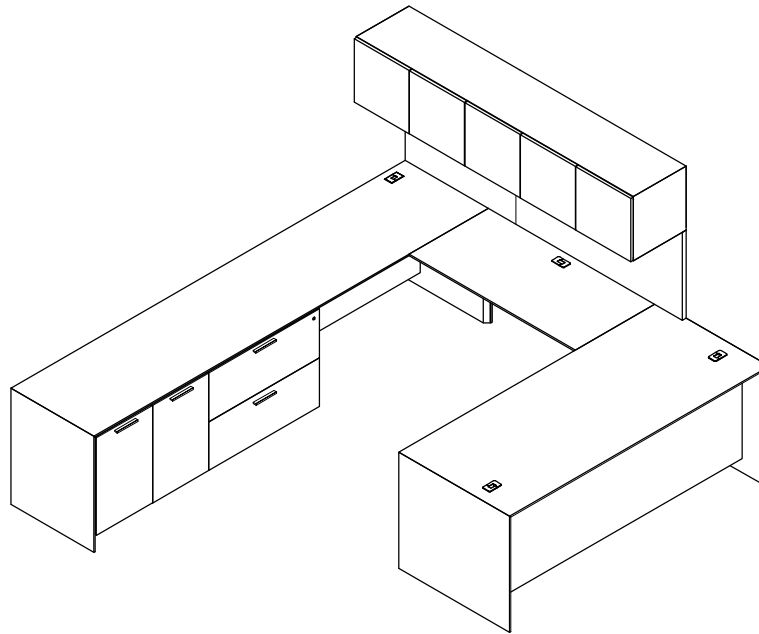

Model	Description	D	W	H	List Price	Weight-lbs
U Workstation						
AD000L-3275-AR	Desk full modesty, b/b/f right	32"	75"	29"	$5194	265
AB0-2448-0-GBC	Bridge	24"	48"	29"	$1125	40
ASWH3-168016-0-TBF	Wall Hung, hinged doors, 3-bay, LED lighting & tackboard	16"	80"	16"	$5120	172
AC0-24115-HHE4-GBR	Credenza, 2 hinged doors w/1-bay 1 adj shelf, lat, removable mod	24"	115"	29"	$7021	386

$18460

863