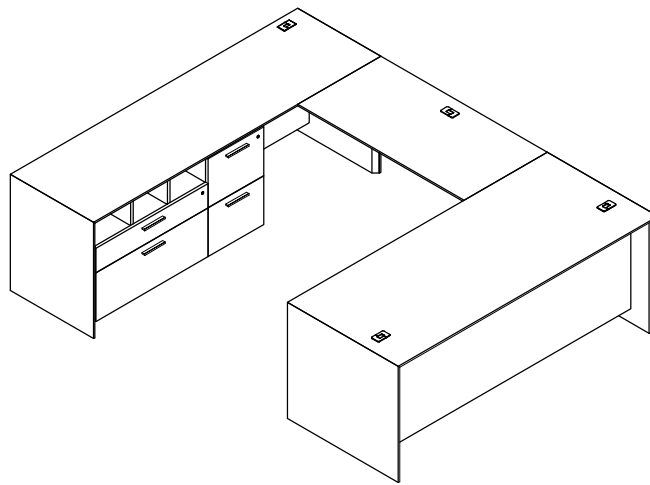

Model	Description	D	W	H	List Price	Weight-lbs
U Workstation						
AD000L-3275-AR	Desk full modesty, b/b/f right	32"	75"	29"	$5194	265
AB0-2448-0-GBC	Bridge	24"	48"	29"	$1125	40
AC0-2483-QB3-GBR	Credenza, org over lat, f/f, removable mod	24"	83"	29"	$6289	325

$12608

630