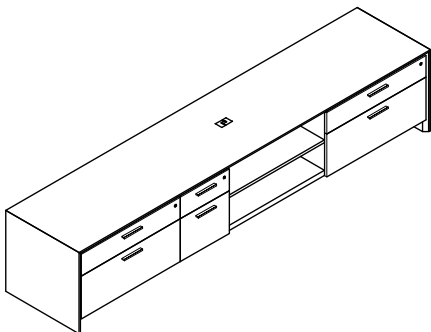

AC0-2411523-taxt-GFB Credenza, b/lat, b/f, landing zone peds, b/lat

24" 115" 23" $8513 527