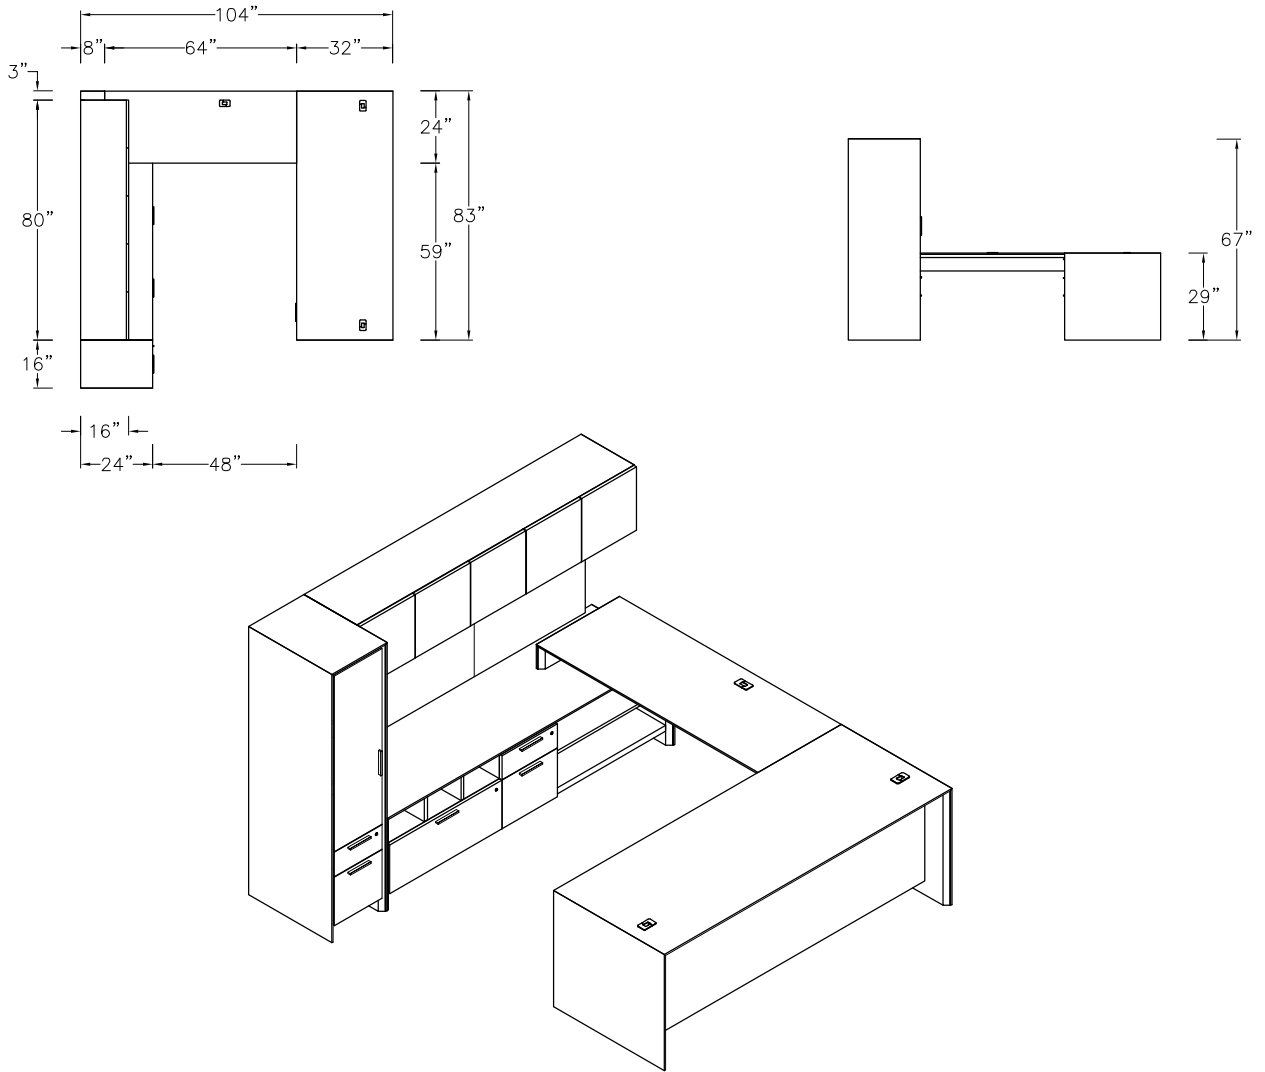

Model	Description	D	W	H	List Price	Weight-lbs
U Workstation						
AD000L-3283-AR	Desk full modesty, b/b/f right	32"	83"	29"	$5339	278
ABS-2464-L-MHL-GBB	Station Bridge, left	24"	64"	29"	$1896	58
AC0-248323-qax-GFR	Credenza, org over lat, bf, landing zone	24"	83"	23"	$6271	359
ASWH3-168016-0-TBF	Wall Hung, hinged doors, 3-bay, LED lighting & tackboard	16"	80"	16"	$5120	172
ASS0122-241967-R	File Storage Anchor, 1-bay, 2 aj shelves over b/f right	24"	19"	67"	$4682	232
					$23308	1099