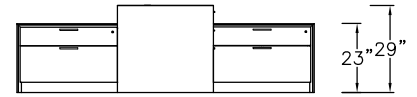

Model	Description	D	W	H	List Price	Weight-lbs
T Workstation						
ADS-3275-AL-MHR	Station Desk without modesty, b/b/f left	32"	75"	29"	$4699	202
AC0-249923-txt-GFA	Credenza, b/lat, landing zone, b/lat	24"	99"	23"	$7001	428

$11700

630