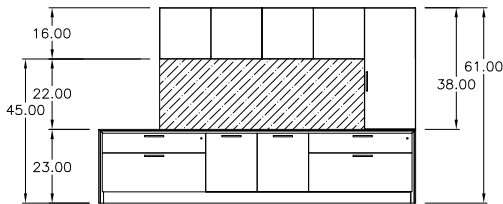

AERO Standard Elevations

Low Credenzas

(23" high) to be used in conjunction with standard height desks and bridges. They are also referred to as workstation credenzas. These low credenzas are always "full storage" and include a "landing zone" pedestal for connecting desks or bridges.

Tall Storage

Is available with either credenza supported or floor supported tall cabinets. Credenza supported towers are 38", 44", or 56" high for overall heights of 61", 67" or 79". Floor supported tall storage cabinets are available 67" and 79" high.

Wall Hung Cabinets

are available at 16" high (no shelf) or 28" high (1 adjustable shelf) and tackboards are available either 22" or 28" high to correspond to components above.

Standard Height Credenzas

(29" high) are available with knee spaces. These can be used for work walls or can be used along with other standard height components for a more traditional 29" high workstation. Overall heights in this category can be 67", 79", or 85" high using standard components.

Low Workstation Credenzas

Elevation 1