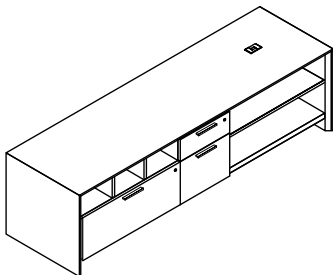

AC0-248323-qax-GFR Credenza, org over lat, b/f, landing zone

24" 83" 23" $4763 259