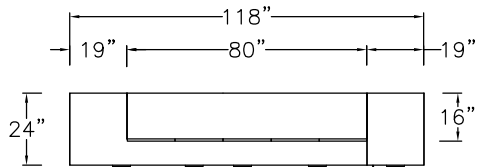

Model	Description	D	W	H	List Price	Weight-lbs
Wall Unit						
AC0-249923-thht-GBC	Credenza, b/lat, b/lat	24"	99"	23"	$7674	418
ASWH3-168016-0-TBF	Wall Hung, hinged doors, 3 bay	16"	80"	16"	$5120	172
ASS0122-241967-R	File Storage Anchor, 1 bay, 1 adj shelf over b/f, right	24"	19"	67"	$4682	232

$17476

822