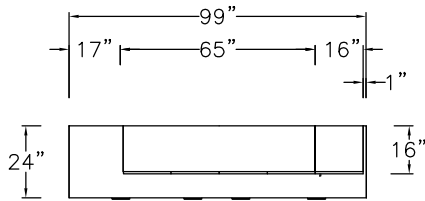

Model	Description	D	W	H	List Price	Weight-lbs
Wall Unit						
AC0-249923-thht-GBC	Credenza, b/lat, b/lat	24"	99"	23"	$7674	418
ASWH2-166416-0-TBF	Wall Hung, hinged doors, 2 bay	16"	64"	16"	$4007	137
ASHT12-161644-R	Hinged Door Anchor, 1 bay, 2 adj shelves, right	16"	16"	44"	$1830	71

$13511

626