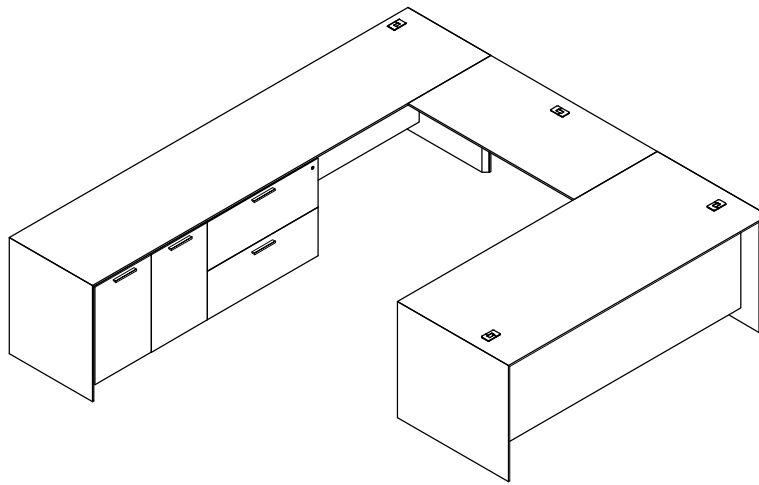

Model	Description	D	W	H	List Price	Weight-lbs
U Workstation						
AD000L-3275-AR	Desk full modesty, b/b/f right	32"	75"	29"	$5194	265
AB0-2448-0-GBC	Bridge	24"	48"	29"	$1125	40
AC0-24115-HHE4-GBR	Credenza, 2 hinged doors w/1 bay 1 adj shelf, lat, removable mod	24"	115"	29"	$7021	386
					$13340	691