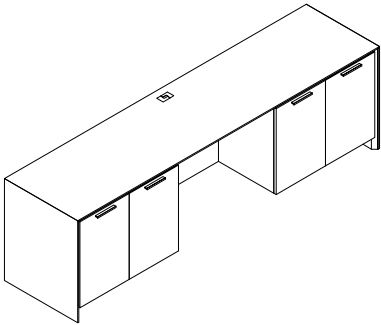

AC0-2499-HH3HH-GBC Credenza, 2 hinged doors, removable mod, 2 hinged doors

24" 99" 29" $6516 316