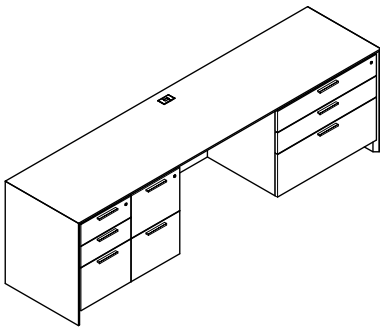

AC0-2499-AB3T-GBR Credenza, b/b/f, f/f, removable mod, b/b/lat

24" 99" 29" $8242 456