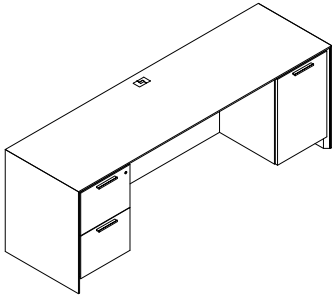

24" 83" 29" \$6301 343

AC0-2483-A4A-GBC Credenza, b/b/f, removable mod, b/b/f

24" 83" 29" \$6301 343

Free Standing Knee Space Credenzas 83" wide 29" high

D W H List Price Weight-lbs

AC0-2483-B4H-GBC Credenza, f/f, removable mod, hinged door 24" 83" 29" \$5903 298