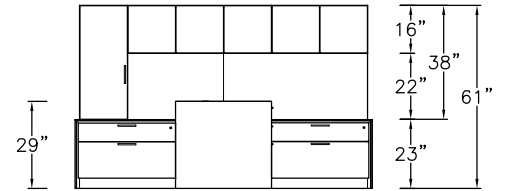

\$11700

630

Model	Description	D	W	H	List Price	Weight-lbs
T Workstation						
AD0-3283-AL	Desk without modesty, b/b/f left	32"	83"	29"	\$4686	237
AR0-2434-EL	Return, lat left	24"	3.5"	29"	\$3046	153
AR0-2466-BR-GBC	Return, f/f right	24"	65.5"	29"	\$3328	159