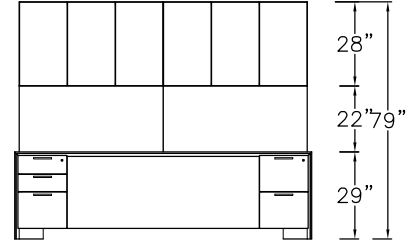

Model	Description	D	W	H	List Price	Weight-lbs
Wall Unit						
AC0-2499-A6B-GBC	Credenza, b/b/f, removable mod, f/f	24"	99"	29"	$6689	372
ASWH31-169628-0-TBF	Wall Hung, hinged doors, 3 bay, 1 adj shelf each	16"	96"	28"	$6620	299