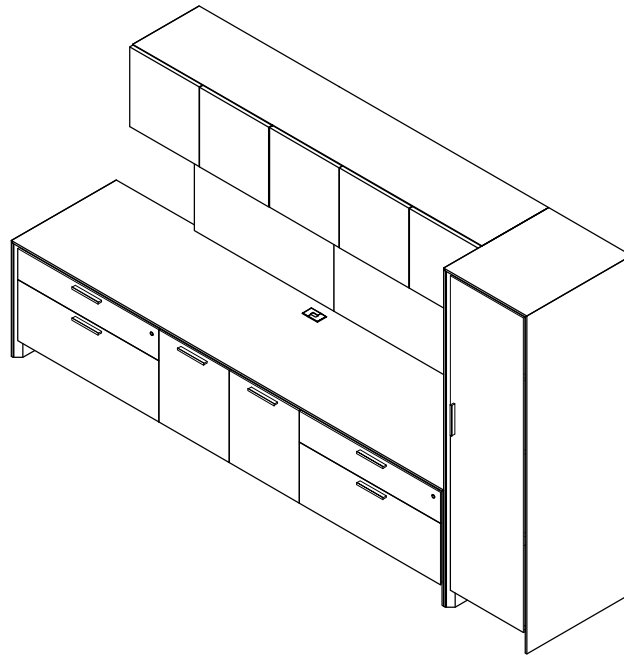

Model	Description	D	W	H	List Price	Weight-lbs
Wall Unit						
AC0-249923-thht-GBC	Credenza, b/lat, b/lat	24"	99"	23"	$7674	418
ASWH3-168016-0-TBF	Wall Hung, hinged doors, 3 bay	16"	80"	16"	$5120	172
ASH013-241967-R	Hinged Door Anchor, 1 bay, 3 adj shelves, right	24"	19"	67"	$3589	202

$16383

792