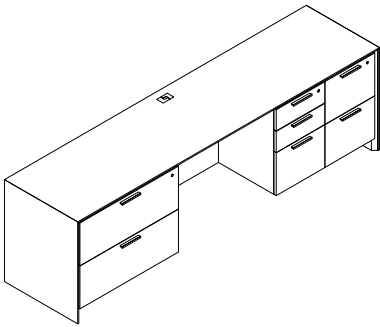

24" 99" 29" \$6516 316

AC0-2499-E3AA-GBC Credenza, lat, removable mod, b/b/f, b/b/f

24" 99" 29" \$8119 456

Free Standing Knee Space Credenzas 99" wide 29" high

D W H List Price Weight-lbs

AC0-2499-E3AB-GBC Credenza, lat, removable mod, b/b/f, f/f