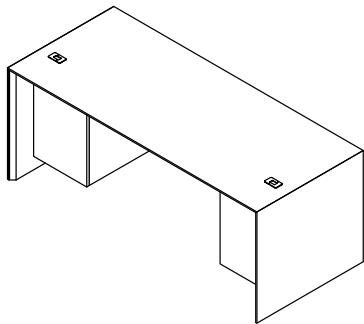

Double Hinged Door Pedestal

32"

\$1500

60

Aero Free Standing Desks

Free Standing Desks with Pedestals

D W H List Price Weight-lbs

AD0-3267-AA	Desk without modesty, b/b/f, b/b/f	32"	67"	29"	\$5927	299
AD0-3275-AA	Desk without modesty, b/b/f, b/b/f	32"	75"	29"	\$6042	308
AD0-3283-AA	Desk without modesty, b/b/f, b/b/f	32"	83"	29"	\$6161	317
AD000L-3267-AA	Desk full modesty, b/b/f, b/b/f	32"	67"	29"	\$6527	332
AD000L-3275-AA	Desk full modesty, b/b/f, b/b/f	32"	75"	29"	\$6668	345
AD000L-3283-AA	Desk full modesty, b/b/f, b/b/f	32"	83"	29"	\$6814	358