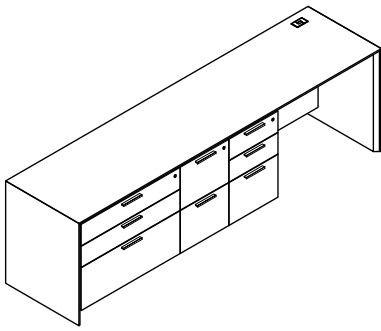

Work Station Credenzas 99" wide 29" high

D W H List Price Weight-lbs

AC0-2499-TBA3-GBR Credenza, b/b/lat, f/f, b/b/f, removable mod

24" 99" 29" $8482 456