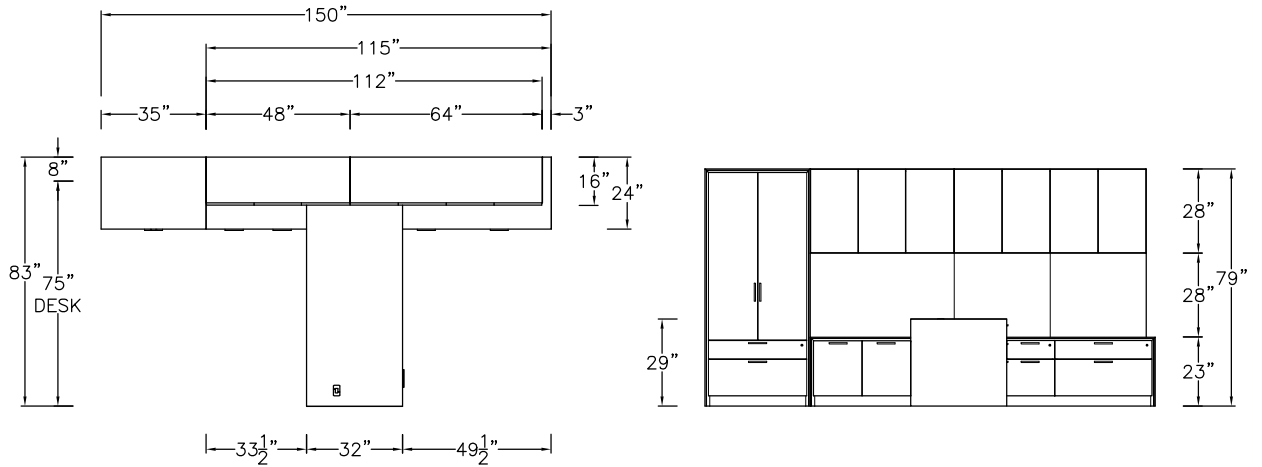

Model	Description	D	W	H	List Price	Weight-lbs
T Workstation						
ADS-3275-AL-MHR	Station Desk without modesty, b/b/f left	32"	75"	29"	$4699	202
AC0-2411523-hhxat-GFA	Credenza, 2 hinged door, landing zone, b/f, b/lat	24"	115"	23"	$8489	487
ASS0132-243579	File Storage Anchor, 1-bay, 3 adj shelves over b/f	24"	35"	79"	$6134	353
ASWH21-164828-0-TBF	Wall Hung, hinged doors, 2-bay, 1 adj shelf each, LED lighting & tackboard	16"	48"	28"	$4156	159
ASWH21-166428-0-TBF	Wall Hung, hinged doors, 2-bay, 1 adj shelf each, LED lighting & tackboard	16"	64"	28"	$4635	202
					$28113	1403