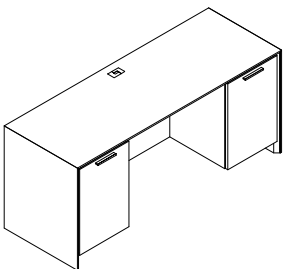

AC0-2467-H3H-GBC Credenza, hinged door, removable mod, hinged door 24" 67" 29" $5155 224