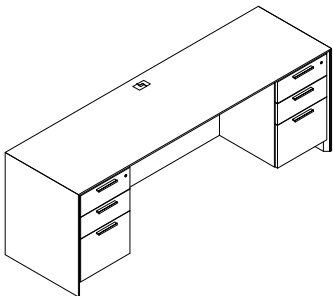

AC0-2483-A4A-GBC Credenza, b/b/f, removable mod, b/b/f

24" 83" 29" $6301 343