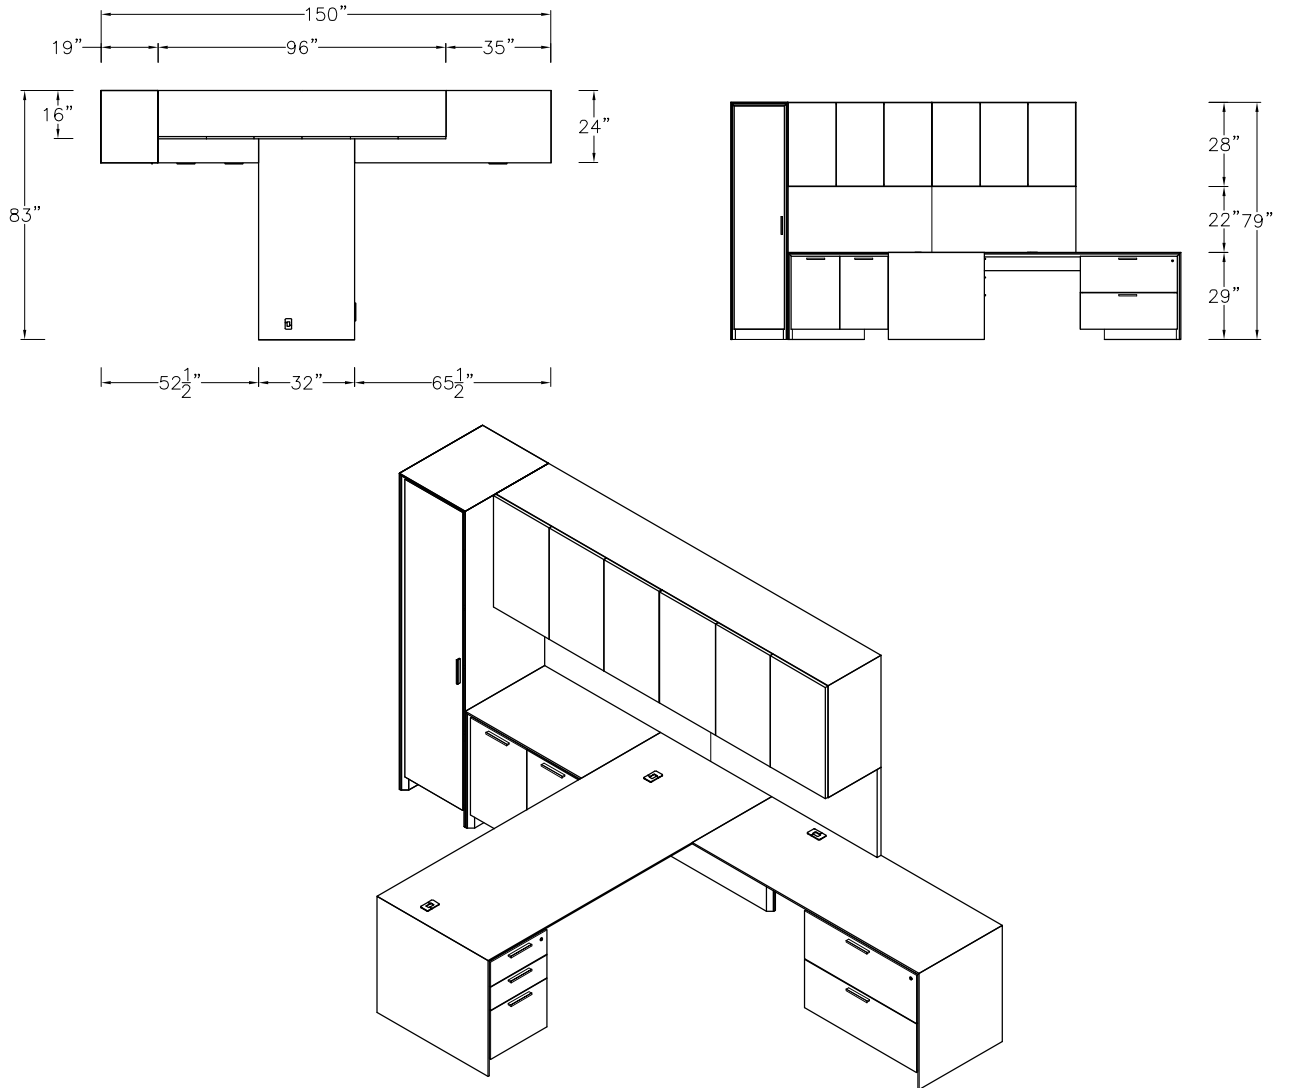

Model	Description	D	W	H	List Price	Weight-lbs
T Workstation						
AD0-3283-AL	Station Desk without modesty, b/b/f left	32"	83"	29"	$4686	237
AR0-2434-HHL	Return, 2 hinged doors, 1 bay, 1 adj shelf left	24"	33.5"	29"	$2894	113
AR0-2466-ER-GBA	Return, lat right	24"	65.5"	29"	$3505	179
ASH014-241979-L	Hinged Door Anchor, 1-bay, 4 adj shelves left	24"	19"	79"	$4232	236
ASWH31-169628-0-TBF	Wall Hung, hinged doors, 3-bay, 1 adj shelf each, LED lighting & tackboard	16"	96"	28"	$6620	299
					$21937	1064