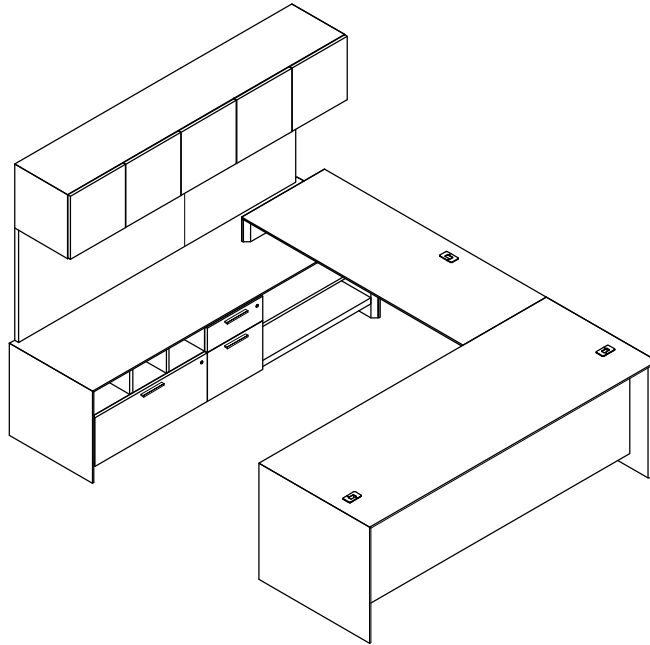

Model	Description	D	W	H	List Price	Weight-lbs
U Workstation						
AD000L-3283-AR	Desk full modesty, b/b/f right	32"	83"	29"	$5339	278
ABS-2464-L-MHL-GBB	Station Bridge, left	24"	64"	29"	$1896	58
AC0-248323-qax-GFR	Credenza, org over lat, bf, landing zone	24"	83"	23"	$6271	359
ASWH3-168016-0-TBF	Wall Hung, hinged doors, 3-bay, LED lighting & tackboard	16"	80"	16"	$5120	172

$18626

867