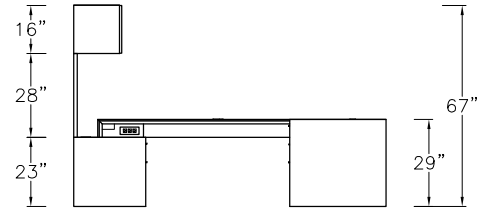

Model	Description	D	W	H	List Price	Weight-lbs
U Workstation						
AD000L-3275-AR	Desk full modesty, b/b/f right	32"	75"	29"	$5194	265
ABS-2464-L-MHL-GBB	Station Bridge, left	24"	64"	29"	$1896	58
AC0-248323-qax-GFR	Credenza, org over lat, bf, landing zone	24"	83"	23"	$6271	359
ASWH3-168016-0-TBF	Wall Hung, hinged doors, 3-bay, LED lighting & tackboard	16"	80"	16"	$5120	172

$18481

854