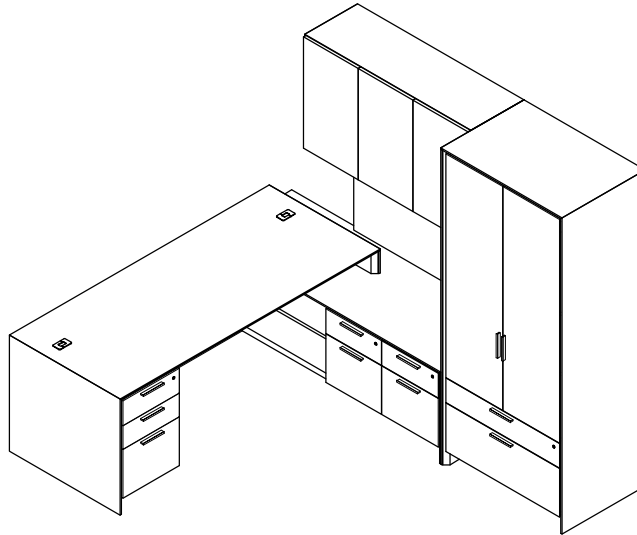

Model	Description	D	W	H	List Price	Weight-lbs
L Workstation						
ADS-3275-AL-MHR	Station Desk without modesty, b/b/f left	32"	75"	29"	$4699	202
AC0-246723-xaa-GFL	Credenza, landing zone, b/f, b/f	24"	67"	23"	$5988	349
ASWH21-164828-0-TBF	Wall Hung, hinged doors, 2-bay, 1 adj shelf each, LED lighting & tackboard	16"	48"	28"	$4156	159
ASS0132-243579	File Storage Anchor add on unit, 1 bay, 3 adj shelves over b/f	24"	35"	79"	$6134	353
					$20977	1063