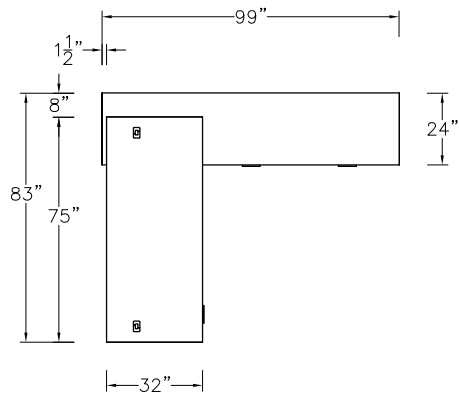

Model	Description	D	W	H	List Price	Weight-lbs
L Workstation						
ADS-3267-AL-MHR	Station Desk without modesty, b/b/f left	32"	67"	29"	$4581	193
AC0-249923-xqt-GFL	Credenza, landing zone, org over lat, b/lat	24"	99"	23"	$6799	398

$11380

591