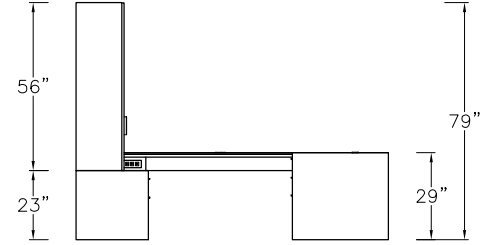

Model	Description	D	W	H	List Price	Weight-lbs
U Workstation						
AD0-3275-AR	Desk without modesty, b/b/f right	32"	75"	29"	$4568	228
ABS-2464-L-MHLGBB	Station Bridge left	24"	64"	29"	$1896	58
AC0-2411523-hhtax-GFR	Credenza, b/lat, b/f, landing zone	24"	115"	23"	$8489	487
ASHT13-163256	Hinged Door Anchor, 1-bay, 3 adj shelves	16"	32"	56"	$2895	139
ASWH31-168028-0-TBF	Wall Hung, hinged doors, 3-bay, 1 adj shelf each, LED lighting & tackboard	16"	80"	28"	$5973	255
					$23821	1167