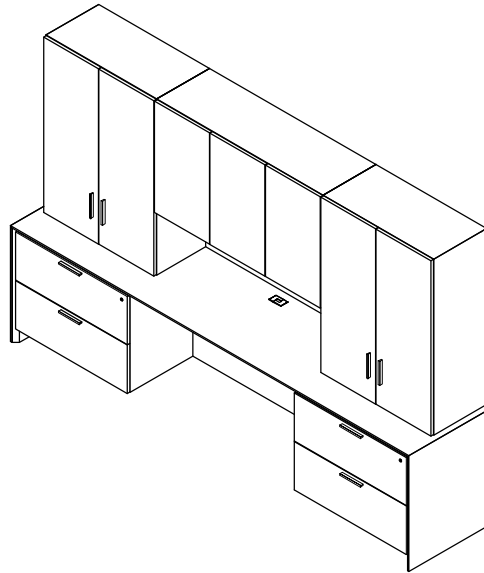

Model	Description	D	W	H	List Price	Weight-lbs
Wall Unit						
AC0-24115-E4E-GBC	Credenza, lat, removable mod, lat	24"	115"	29"	$7174	426
ASHT13-161650-L	Hinged Door Anchor, 1 bay, 3 adj shelves, left	16"	16"	50"	$2223	82
ASWH31-169628-0-TBF	Wall Hung, hinged doors, 3 bay, 1 adj shelf each	16"	96"	28"	$6620	299
ASHT13-161650-R	Hinged Door Anchor, 1 bay, 3 adj shelves, right	16"	16"	50"	$2223	82

$18240

889