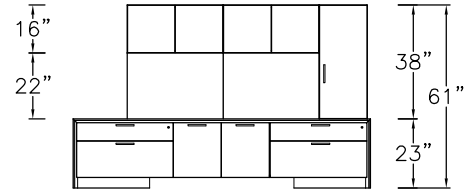

Model	Description	D	W	H	List Price	Weight-lbs
Wall Unit						
AC0-2483-A4B-GBC	Credenza, b/b/f, removable mod, f/f	24"	83"	29"	$6301	343
ASHT12-161638-L	Hinged Door Cabinet, 1 bay, 2 adj shelves, left	16"	16"	38"	$1721	65
ASWH2-164816-0-TBF	Wall Hung, hinged doors, 2 bay	16"	48"	16"	$3611	107
ASHT12-161638-R	Hinged Door Cabinet, 1 bay, 2 adj shelves, right	16"	16"	38"	$1721	65

$13354

580