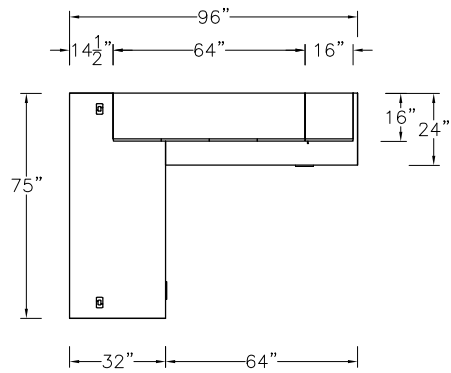

Model	Description	D	W	H	List Price	Weight-lbs
L Workstation						
ADS-3275-AL	Station Desk without modesty, b/b/f left	32"	75"	29"	$4349	202
AR0-2466-ER-GBA	Return, lat right	24"	65.5"	29"	$3505	179
ASWH21-166428-0-TBF	Wall Hung, hinged doors, 2-bay, 1 adj shelf each, LED lighting & tackboard	16"	64"	28"	$4635	202
ASHT13-161656-R	Hinged Door Anchor, 1 bay, 3 adj shelves right	16"	16"	56"	$2332	88

$14821

671