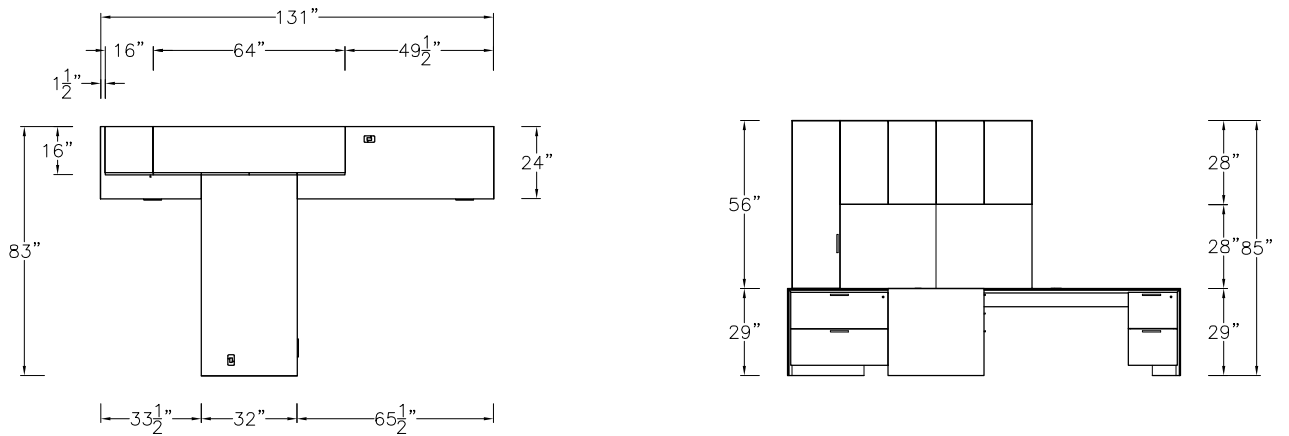

Model	Description	D	W	H	List Price	Weight-lbs
T Workstation						
AD0-3283-AL	Desk without modesty, b/b/f left	32"	83"	29"	$4686	237
AR0-2434-EL	Return, lat left	24"	33.5"	29"	$3046	153
AR0-2466-BR-GBA	Return, f/f right	24"	65.5"	29"	$3328	159
ASHT13-161656-L	Hinged Door Anchor, 1-bay, 3 adj shelves left	16"	16"	56"	$2332	88
ASWH21-166428-0-TBF	Wall Hung, hinged doors, 2-bay, 1 adj shelf each, LED lighting & tackboard	16"	64"	28"	$4635	202
					$18027	839