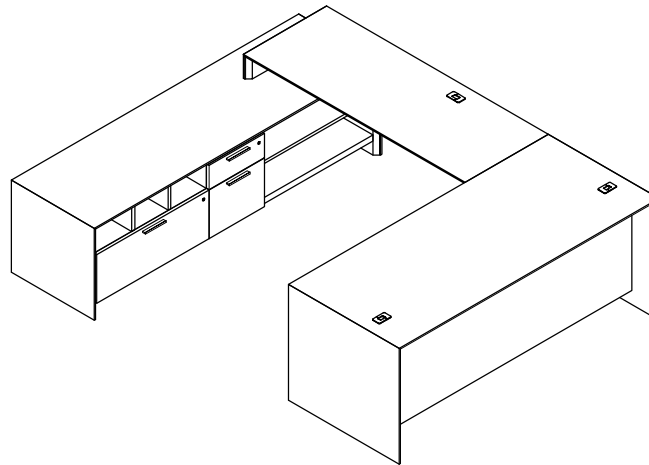

Model	Description	D	W	H	List Price	Weight-lbs
U Workstation						
AD000L-3275-AR	Desk full modesty, b/b/f right	32"	75"	29"	$5194	265
ABS-2464-L-MHL-GBB	Station Bridge, left	24"	64"	29"	$1896	58
AC0-248323-qax-GFR	Credenza, org over lat, bf, landing zone	24"	83"	23"	$6271	359

$13361

682