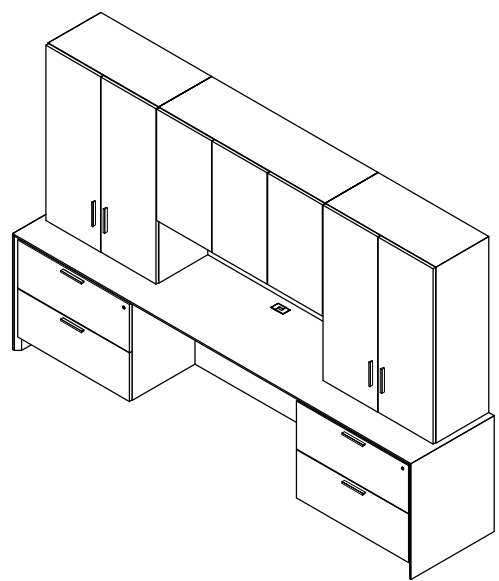

Model	Description	D	W	H	List Price	Weight-lbs
Wall Unit						
AC0-2499-E3E-GBC	Credenza, lat, removable mod, lat	24"	99"	29"	$6819	396
ASHT13-161650-L	Hinged Door Anchor, 1 bay, 3 adj shelves, left	16"	16"	50"	$2223	82
ASWH21-166428-0-TBF	Wall Hung, hinged doors, 2 bay, 1 adj shelf each	16"	64"	28"	$4635	202
ASHT13-161650-R	Hinged Door Anchor, 1 bay, 3 adj shelves, right	16"	16"	50"	$2223	82

$15900

762