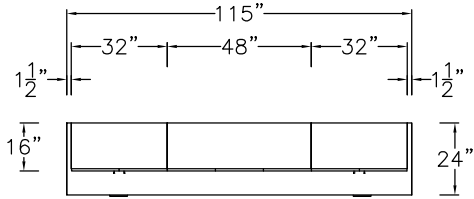

Model	Description	D	W	H	List Price	Weight-lbs
Wall Unit						
AC0-24115-E4E-GBC	Credenza, lat, removable mod, lat	24"	115"	29"	$7174	426
ASHT13-163250	Hinged Door Anchor, 1 bay, 3 adj shelves	16"	32"	50"	$2761	131
ASWH21-166428-0-TBF	Wall Hung, hinged doors, 2 bay, 1 adj shelf each	16"	64"	28"	$4635	202
ASHT13-163250	Hinged Door Anchor, 1 bay, 3 adj shelves	16"	32"	50"	$2761	131

$17331

890