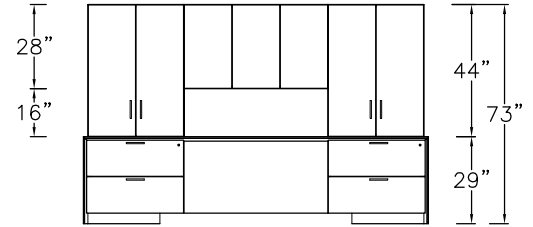

Model	Description	D	W	H	List Price	Weight-lbs
Wall Unit						
AC0-24115-E4E-GBC	Credenza, lat, removable mod, lat	24"	115"	29"	$7174	426
ASHT13-161650-L	Hinged Door Anchor, 1 bay, 3 adj shelves, left	16"	16"	50"	$2223	82
ASWH31-169628-0-TBF	Wall Hung, hinged doors, 3 bay, 1 adj shelf each	16"	96"	28"	$6620	299
ASHT13-161650-R	Hinged Door Anchor, 1 bay, 3 adj shelves, right	16"	16"	50"	$2223	82

$18240

889