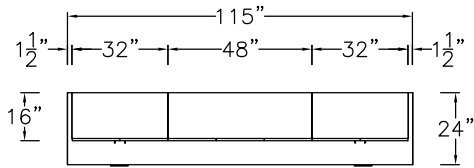

Model	Description	D	W	H	List Price	Weight-lbs
Wall Unit						
AC0-24115-E4E-GBC	Credenza, lat, removable mod, lat	24"	115"	29"	$7174	426
ASHT13-161650-L	Hinged Door Anchor, 1 bay, 3 adj shelves, left	16"	16"	50"	$2223	82
ASWH31-169628-0-TBF	Wall Hung, hinged doors, 3 bay, 1 adj shelf each	16"	96"	28"	$6620	299
ASHT13-161650-R	Hinged Door Anchor, 1 bay, 3 adj shelves, right	16"	16"	50"	$2223	82

$18240

889