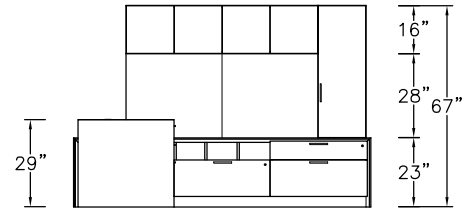

Model	Description	D	W	H	List Price	Weight-lbs
L Workstation						
ADS-3275-AL-MHR	Station Desk without modesty, b/b/f left	32"	75"	29"	$4699	202
AC0-249923-xqt-GFL	Credenza, landing zone, org over lat, b/lat	24"	99"	23"	$6799	398
ASWH2-166416-0-TBF	Wall Hung, hinged doors, 2-bay, LED lighting & tackboard	16"	64"	16"	$4007	137
ASHT12-161644-R	Hinged Door Tower, 1 bay, 2 adj shelves right	16"	16"	44"	$1830	71

$17335

808